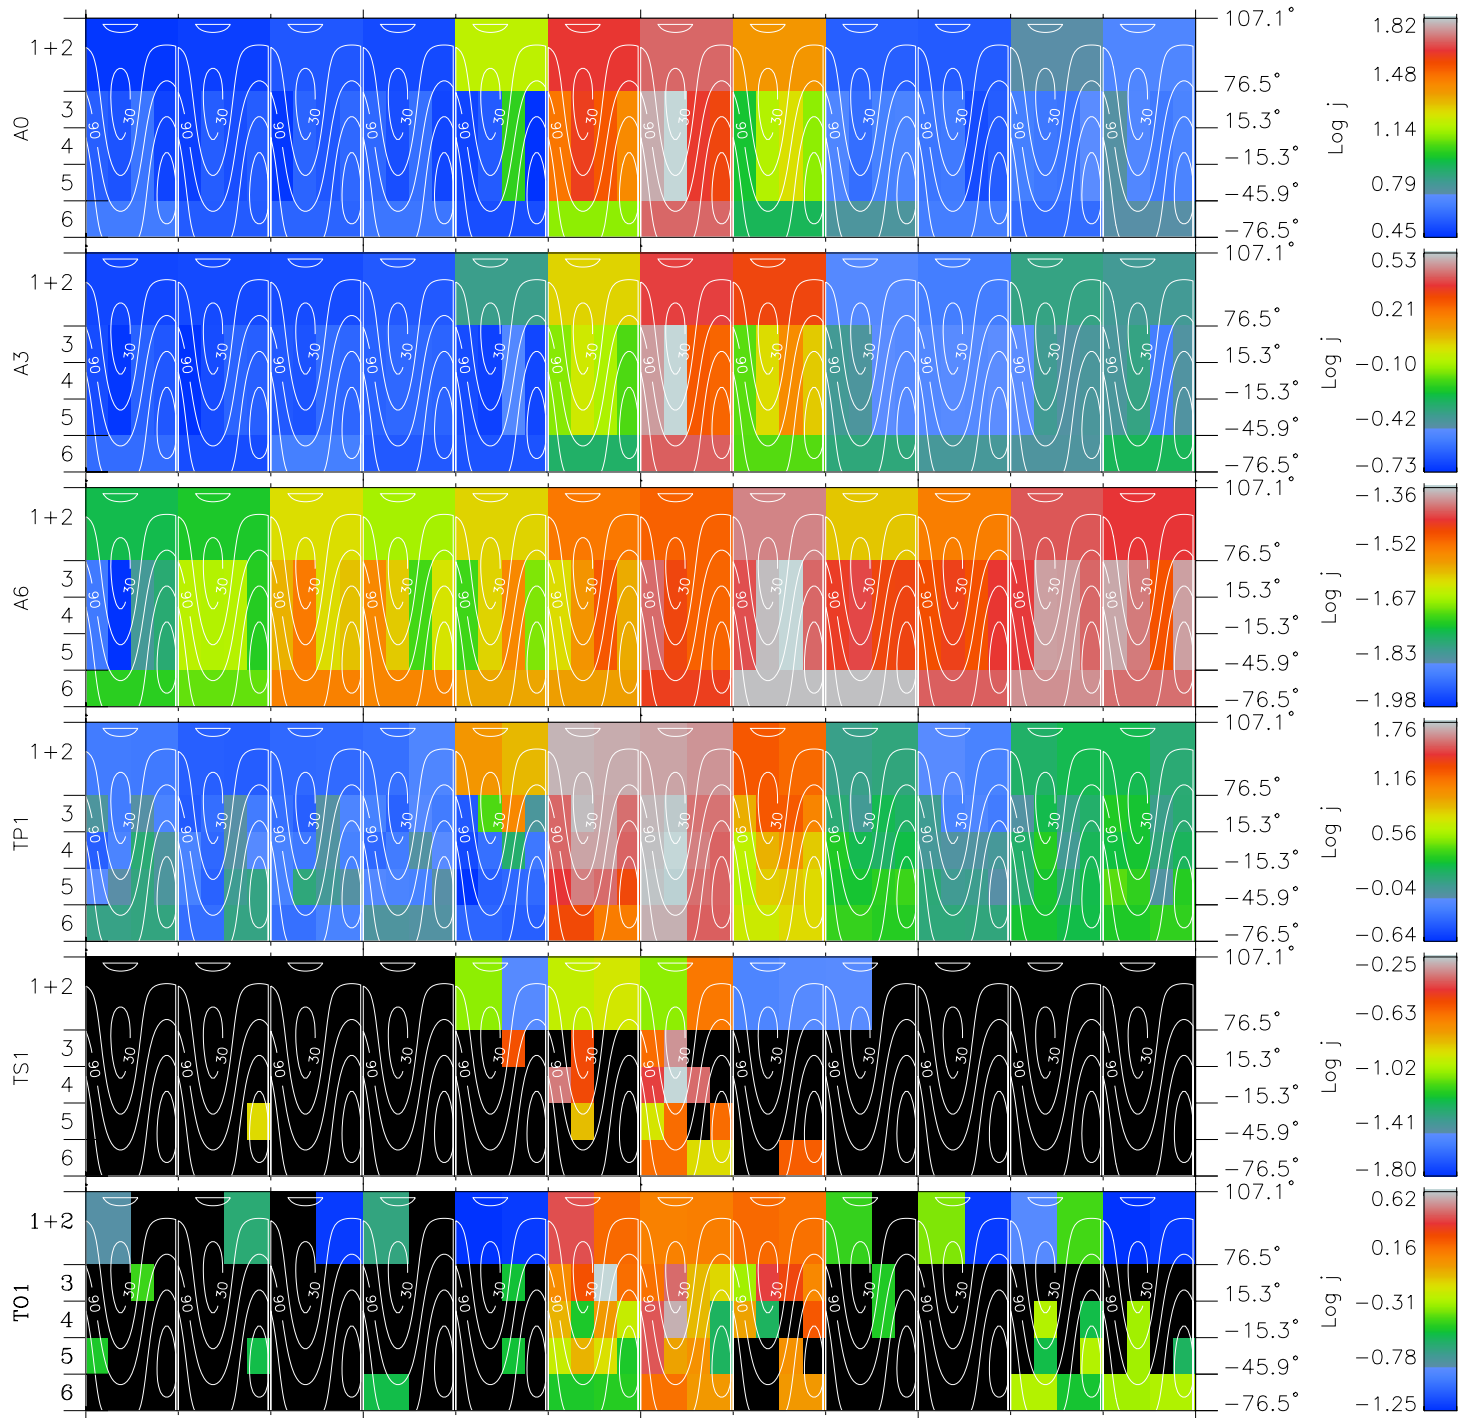

Galileo EPD Real Time All-Sky Anisotropies 02024

Software Version: RTSKY_FLUX V 1.20
 Data Production: 28-00-02
 Plot Production: Mon Jan 28 02:12:13 2002
 Color File: wondr3
 Geofactor File: 1.1

00:00:00 2002-024	24-06	24-12	24-18	00:00:00 2002-025	X JSE(R _j)	Y JSE(R _j)	Z JSE(R _j)
+	+	+	+	+			
65.37	66.93	68.45	69.95	71.42			
21.31	22.44	23.55	24.65	25.74			
-0.79	-0.79	-0.79	-0.78	-0.78			

- ◇ = Jupiter look direction
- = Corotation look direction