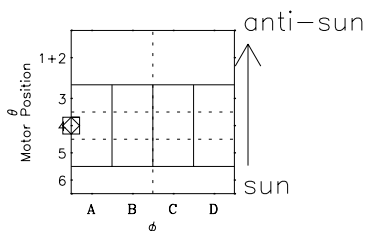

# Galileo EPD Real-Time Six-Sector 02024

Software Version: RTLINE\_R6 V 1.20  
Data Production: 28-00-02  
Plot Production: Mon Jan 28 02:13:44 2002

◇ = Jupiter look direction  
□ = Corotation look direction