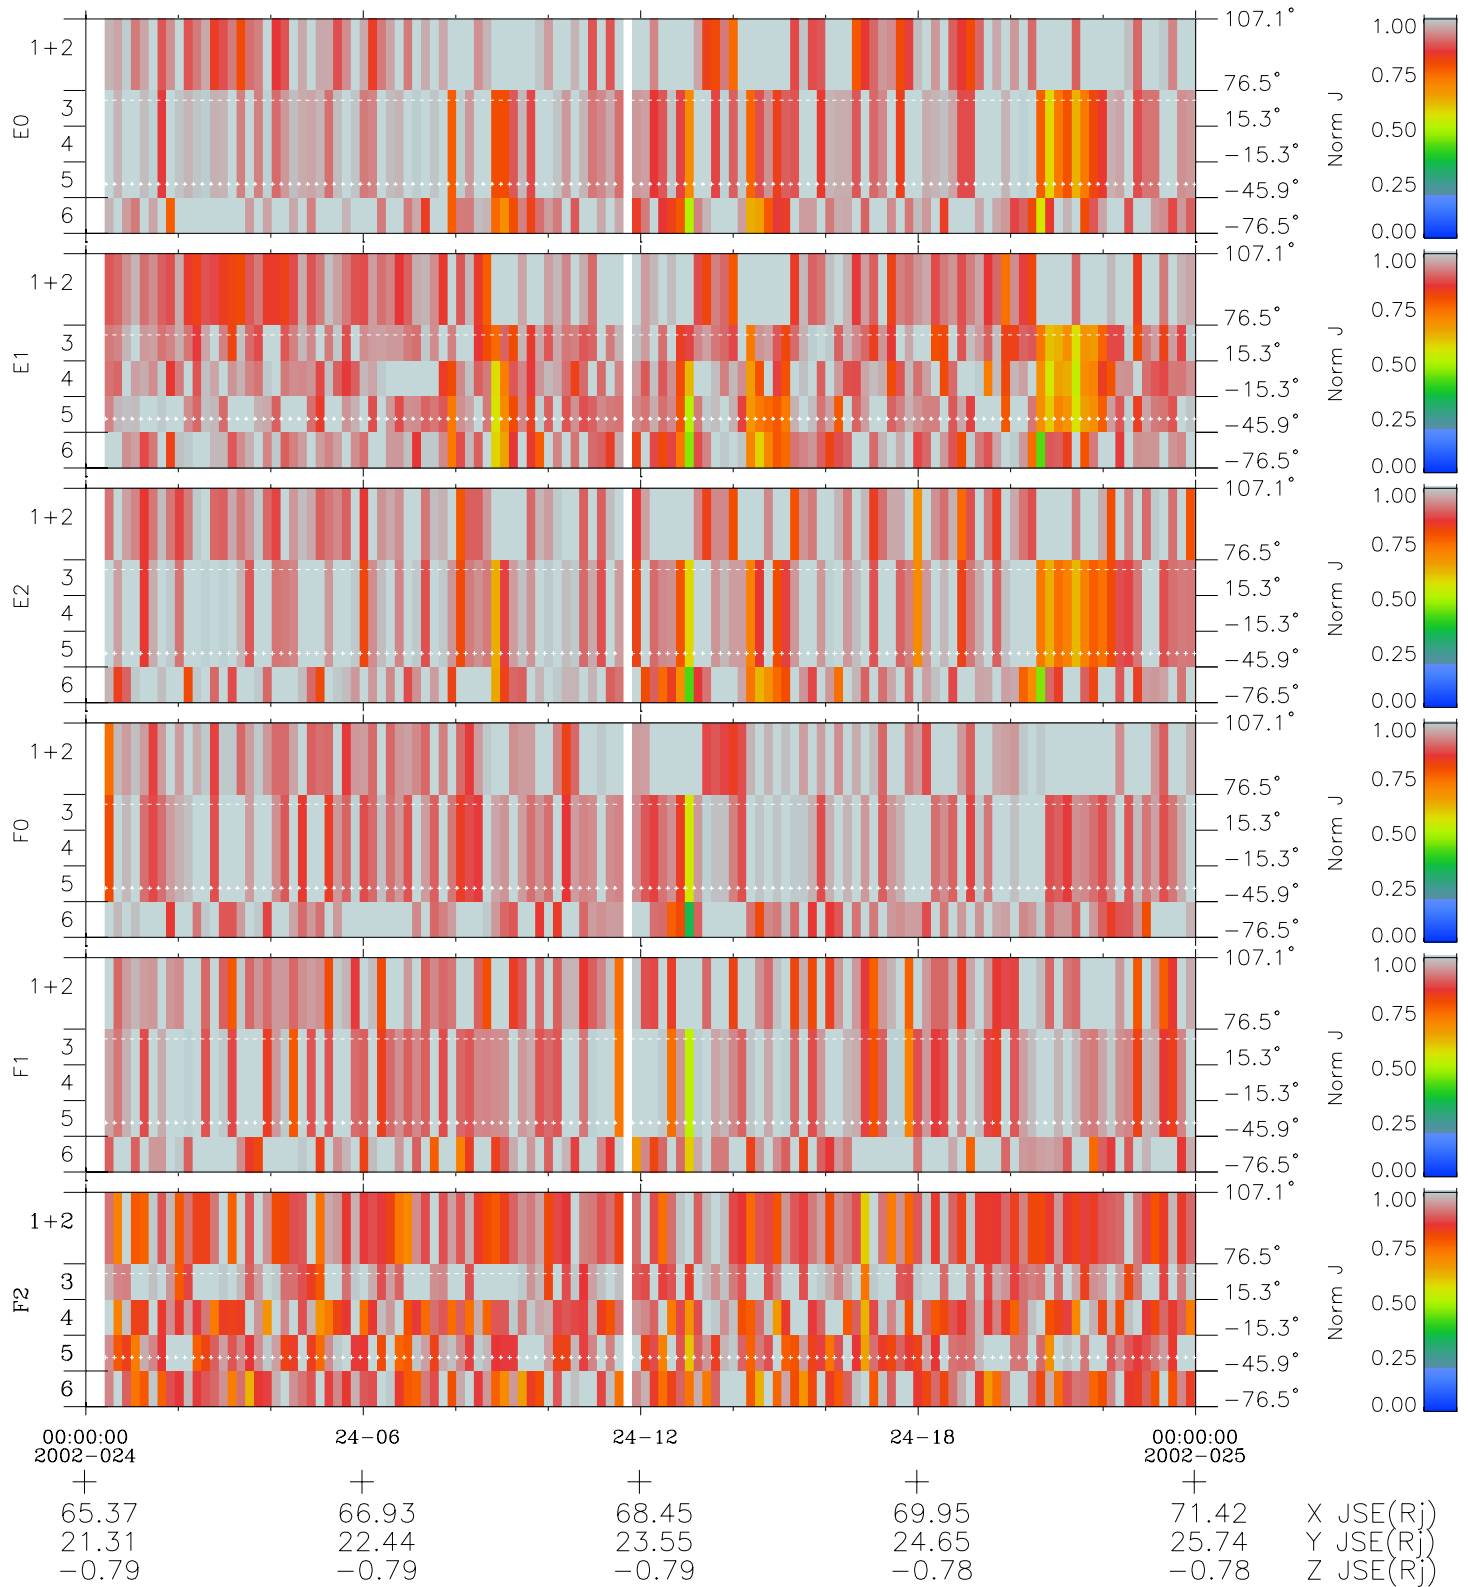

Galileo EPD Real Elevation Anisotropies 02024

Software Version: RTELEV_NORM V 1.20
 Data Production: 28-00-02
 Plot Production: Mon Jan 28 02:13:03 2002
 Color File: wondr3
 Geofactor File: 1.1

◇ = Jupiter look direction
 □ = Corotation look direction