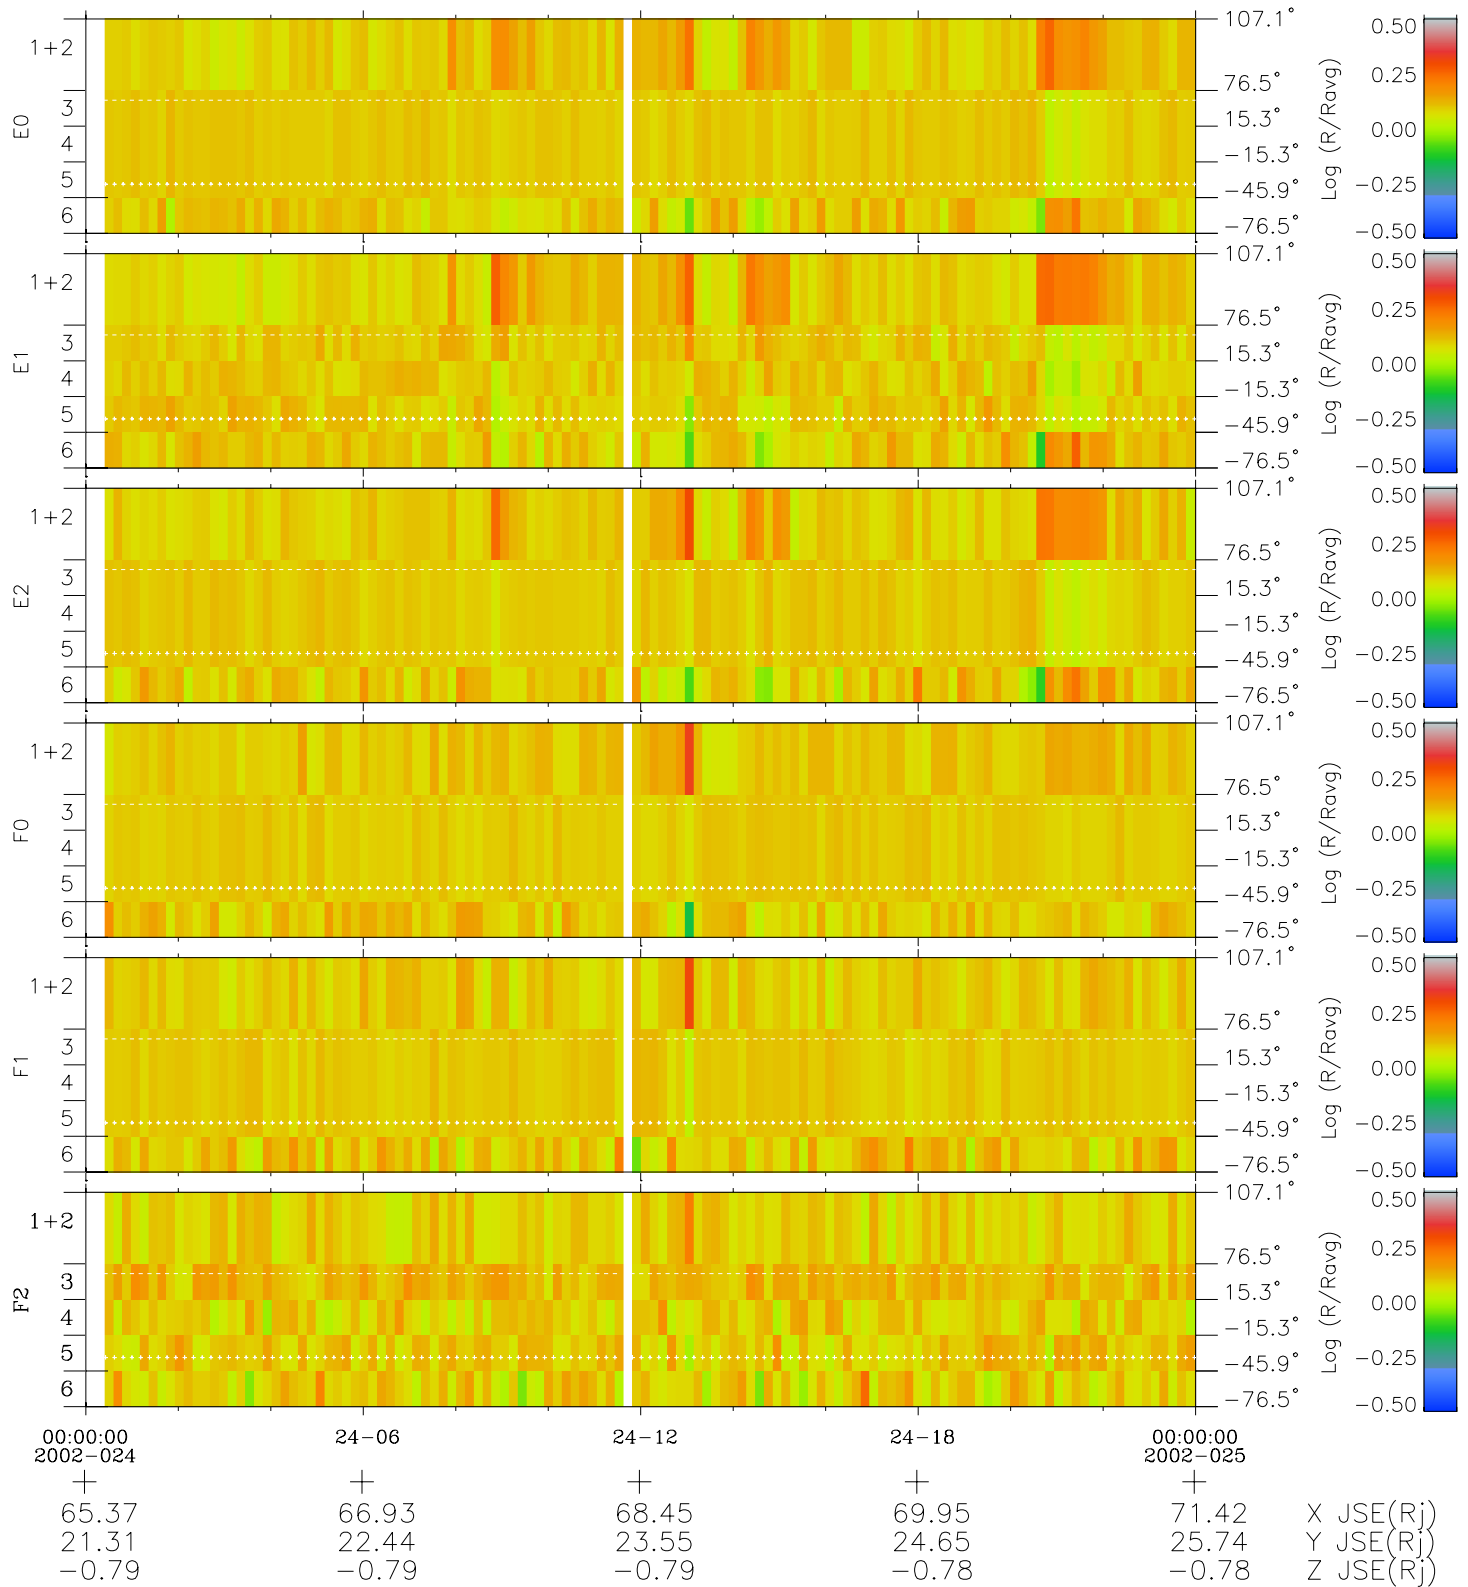

# Galileo EPD Real Elevation Anisotropies 02024

Software Version: RTELEV\_MEAN V 1.20  
 Data Production: 28-00-02  
 Plot Production: Mon Jan 28 02:12:43 2002  
 Color File: wondr3  
 Geofactor File: 1.1

- ◇ = Jupiter look direction
- = Corotation look direction