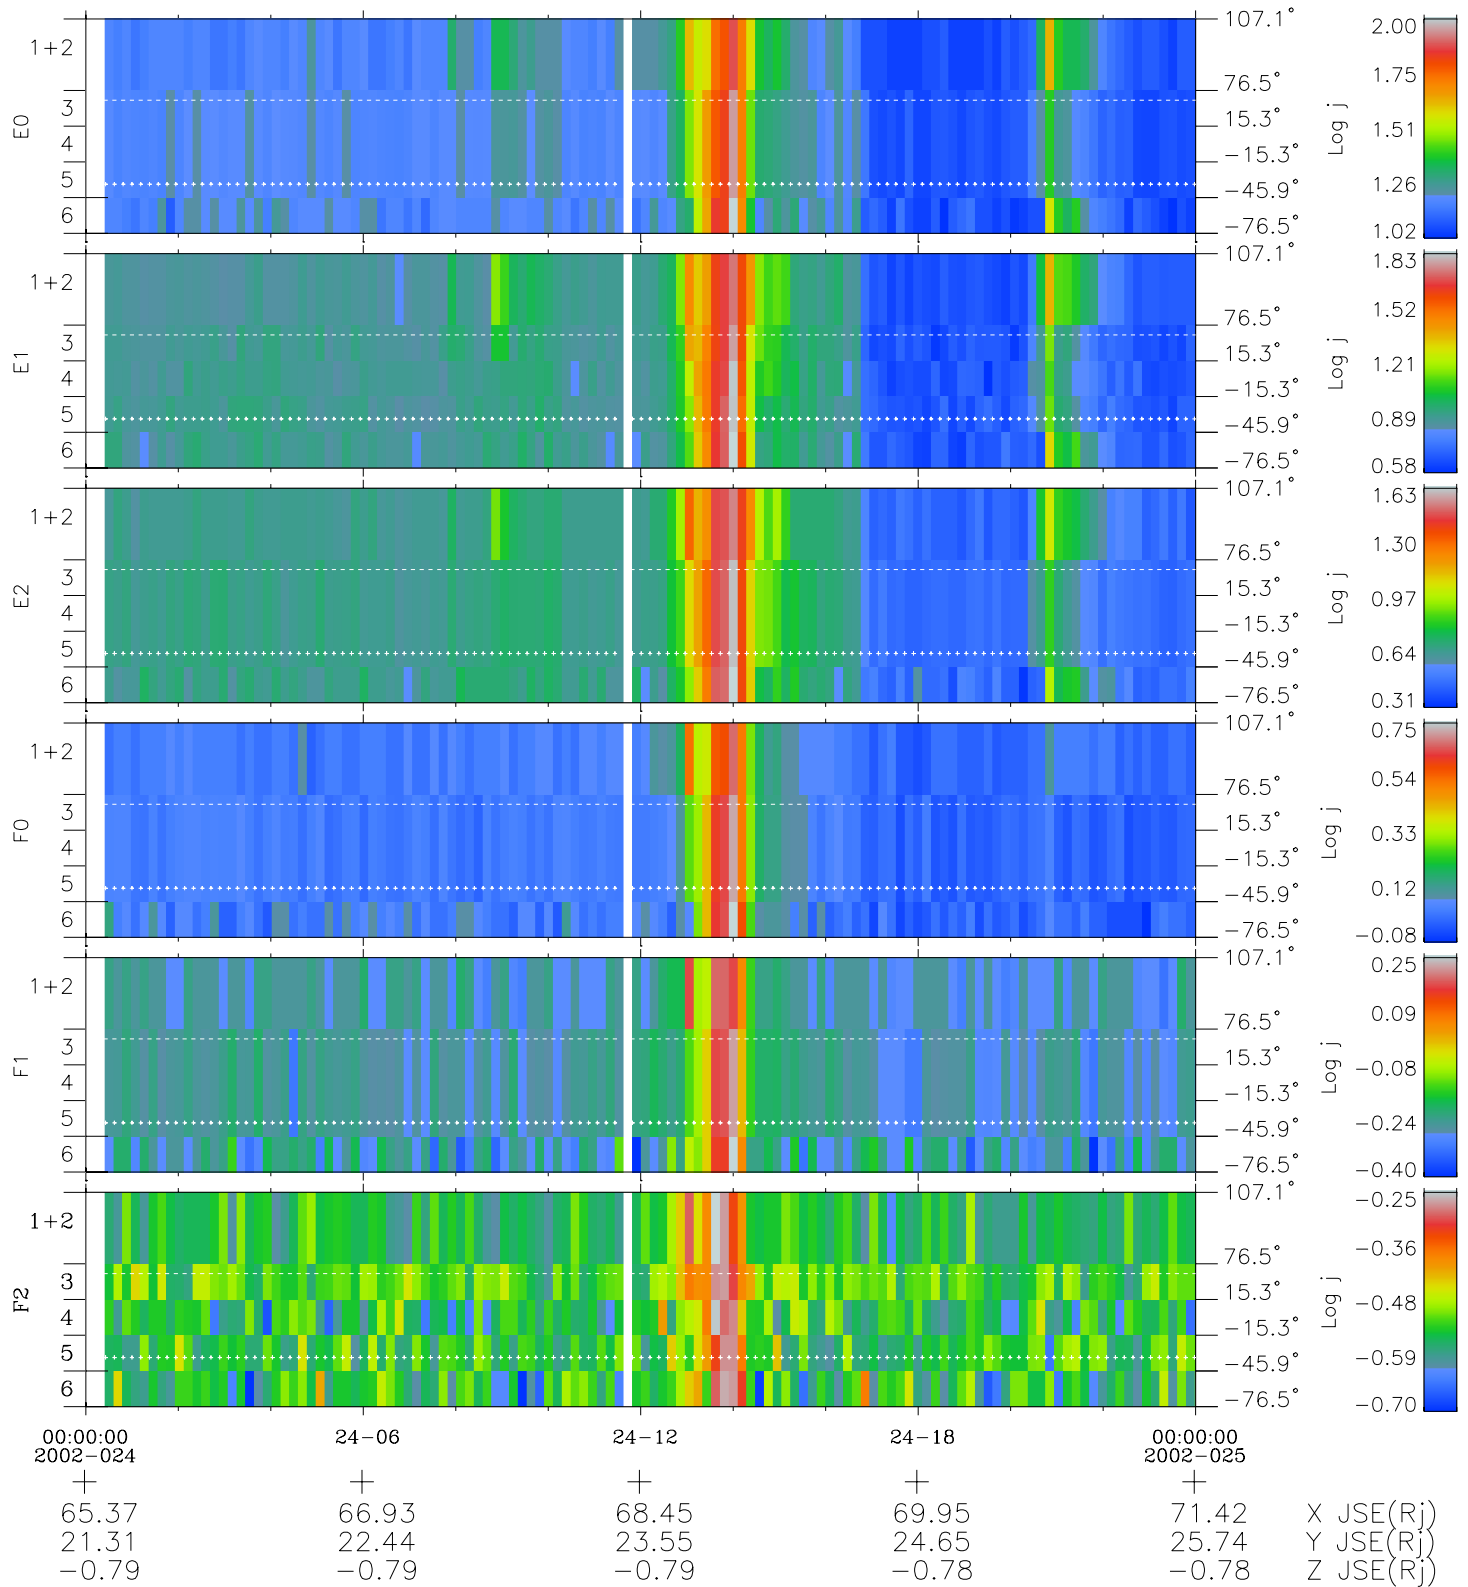

# Galileo EPD Real Elevation Anisotropies 02024

Software Version: RTELEV\_FLUX V 1.20  
Data Production: 28-00-02  
Plot Production: Mon Jan 28 02:12:53 2002  
Color File: wondr3  
Geofactor File: 1.1

- ◇ = Jupiter look direction
- = Corotation look direction