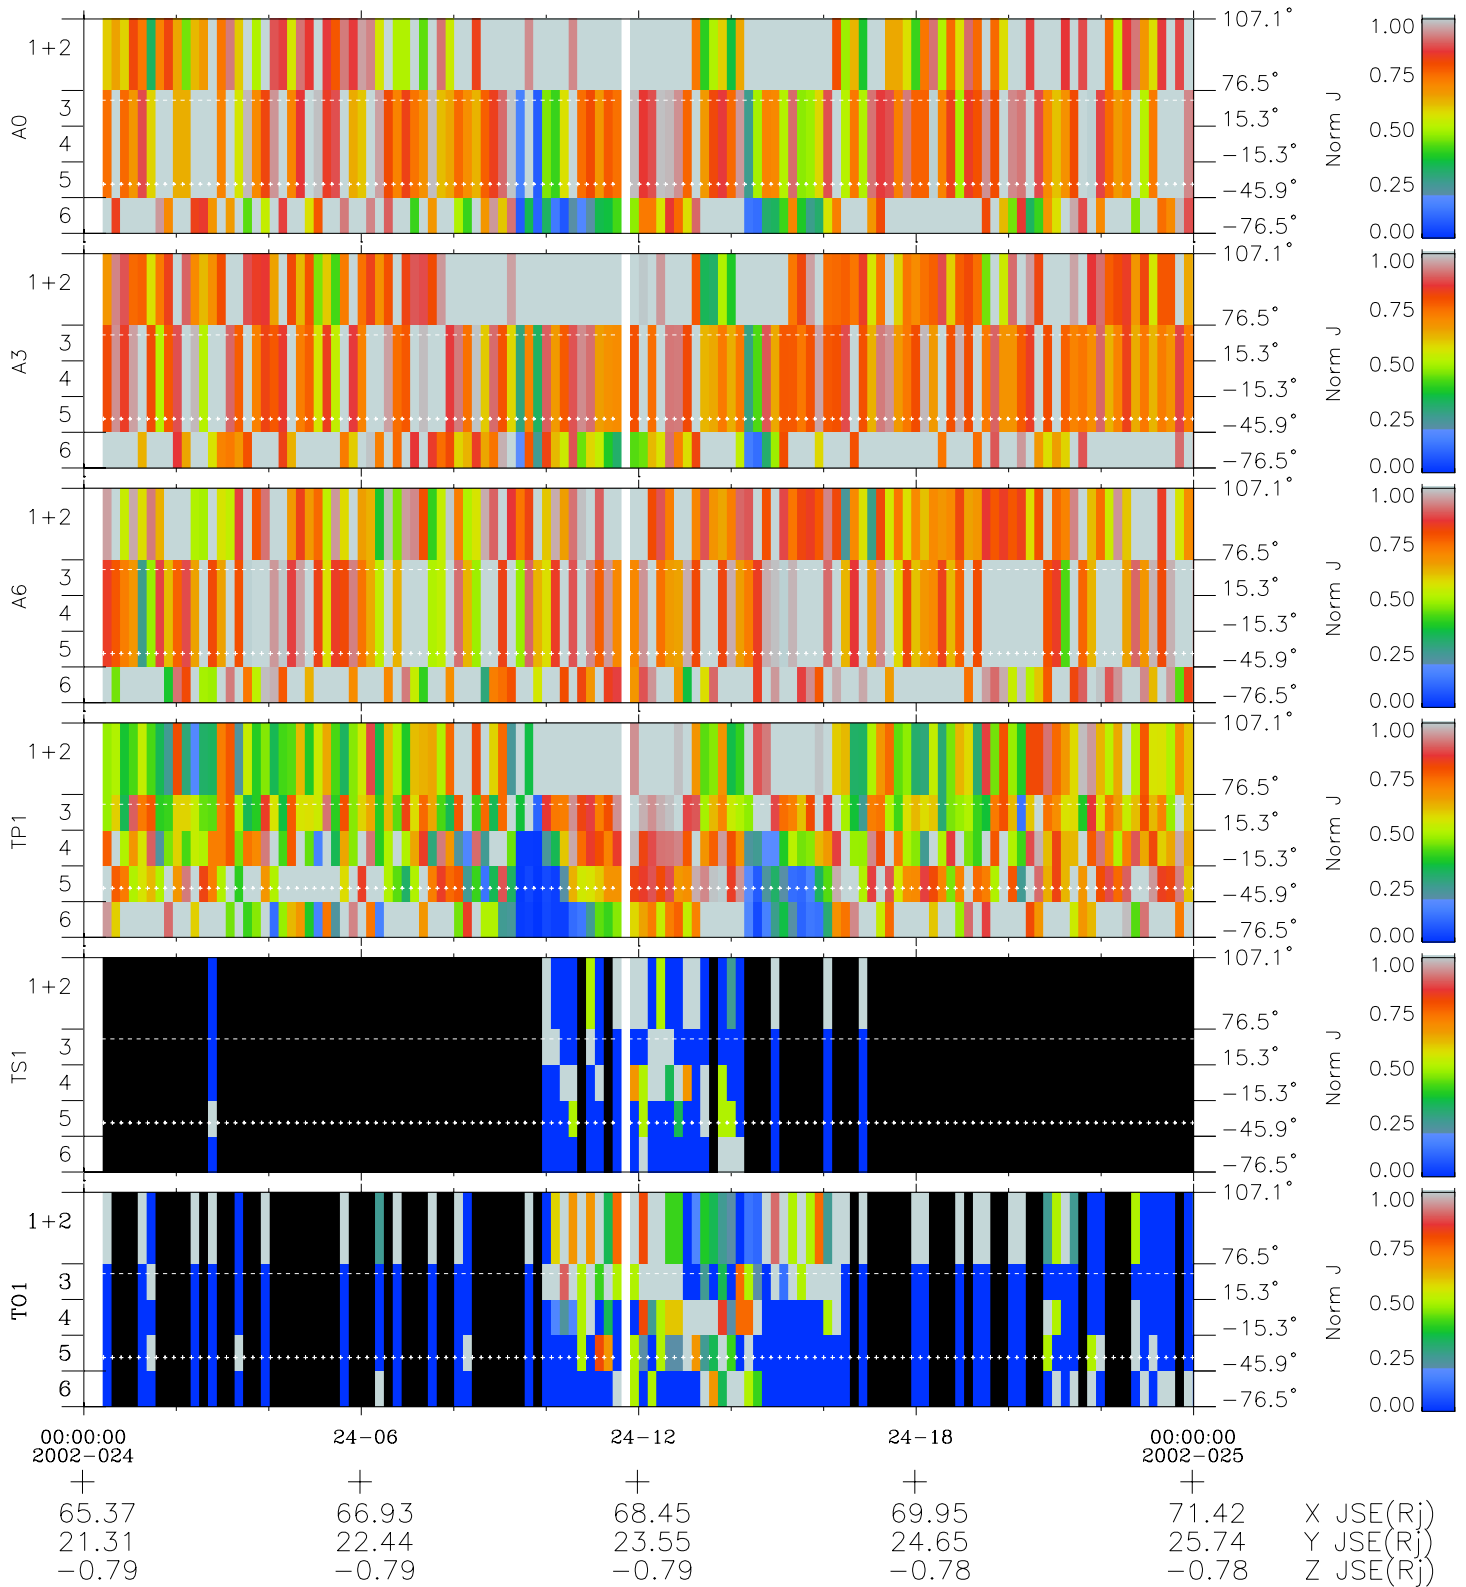

Galileo EPD Real Elevation Anisotropies 02024

Software Version: RTELEV_NORM V 1.20
Data Production: 28-00-02
Plot Production: Mon Jan 28 02:12:58 2002
Color File: wondr3
Geofactor File: 1.1

- ◇ = Jupiter look direction
- = Corotation look direction