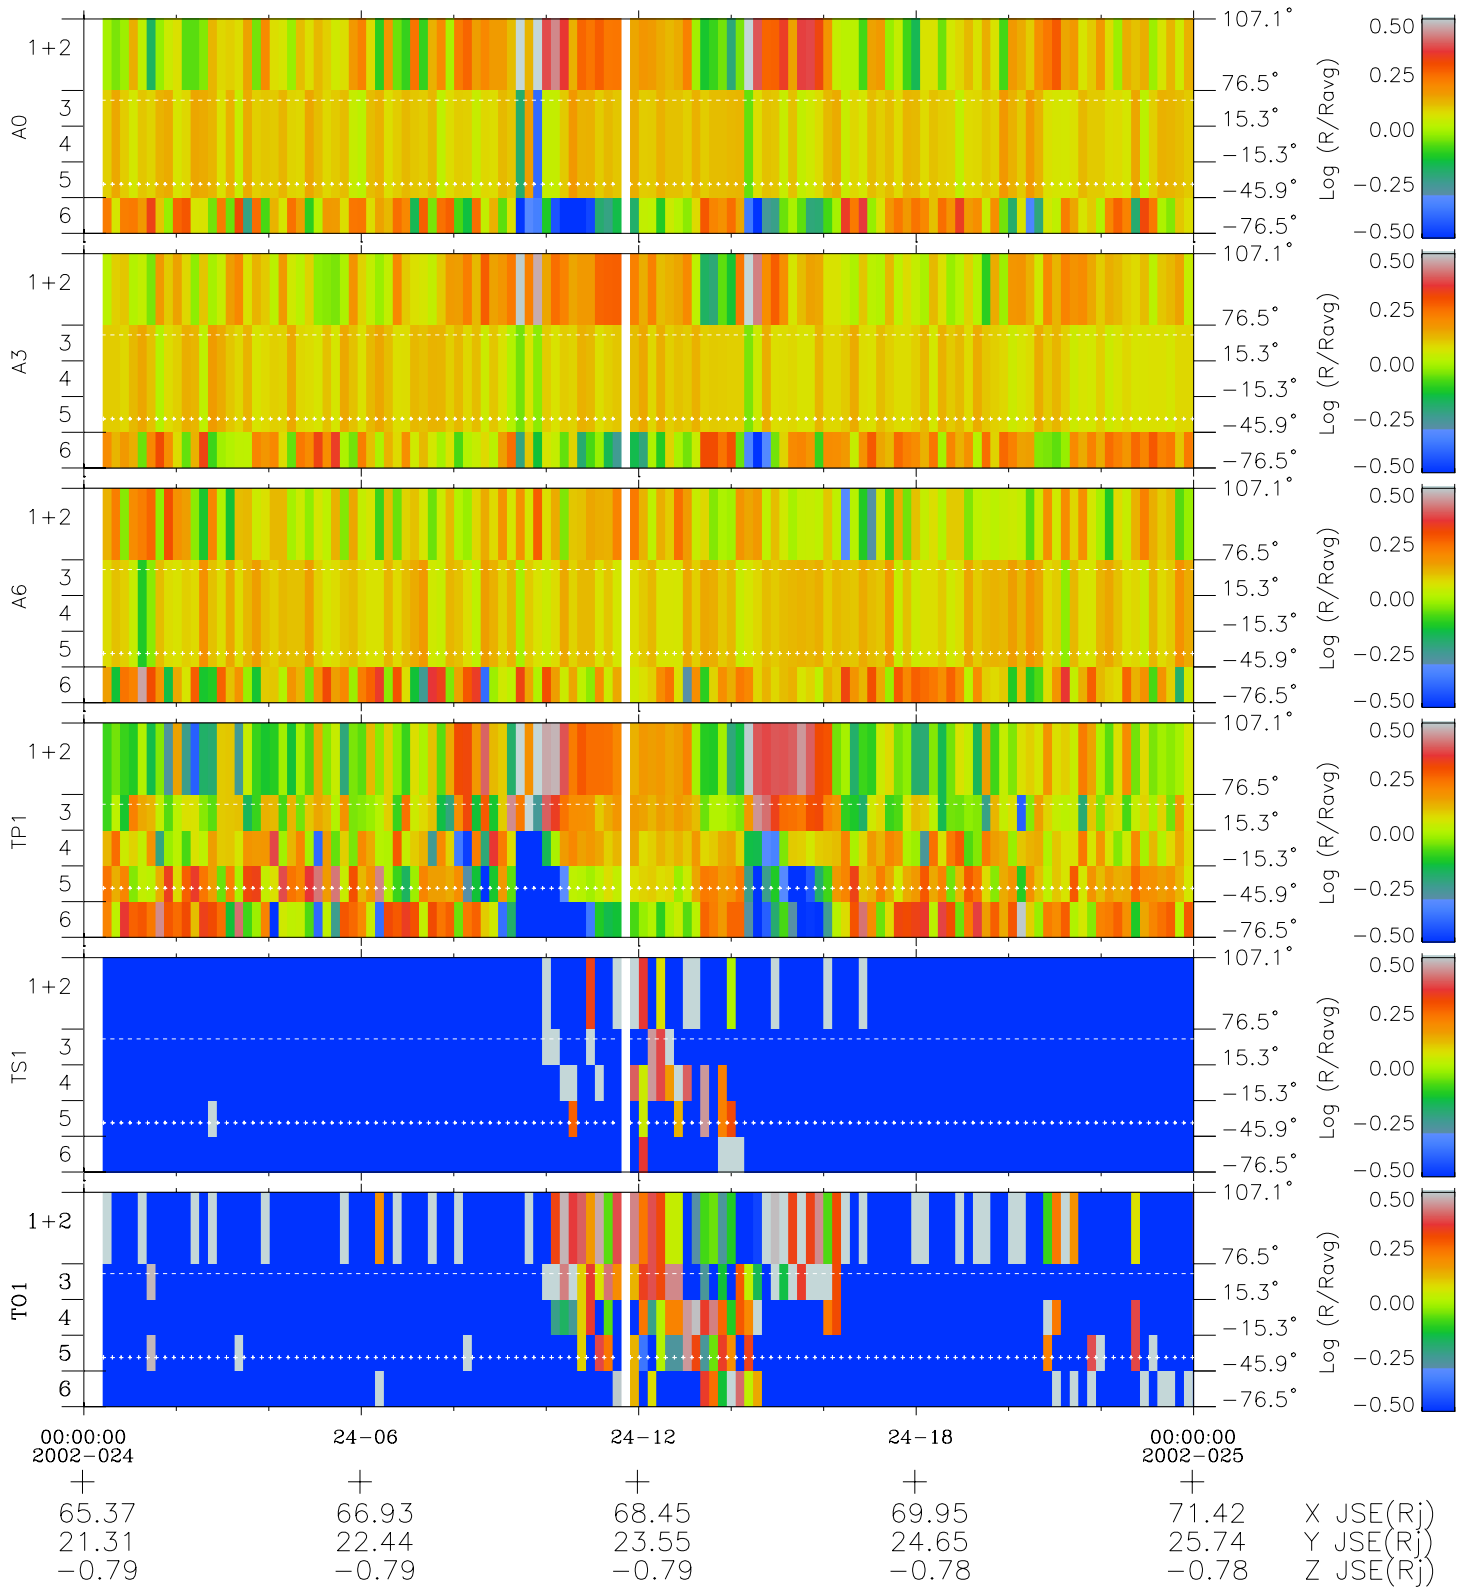

Galileo EPD Real Elevation Anisotropies 02024

Software Version: RTELEV_MEAN V 1.20
 Data Production: 28-00-02
 Plot Production: Mon Jan 28 02:12:38 2002
 Color File: wondr3
 Geofactor File: 1.1

- ◇ = Jupiter look direction
- = Corotation look direction