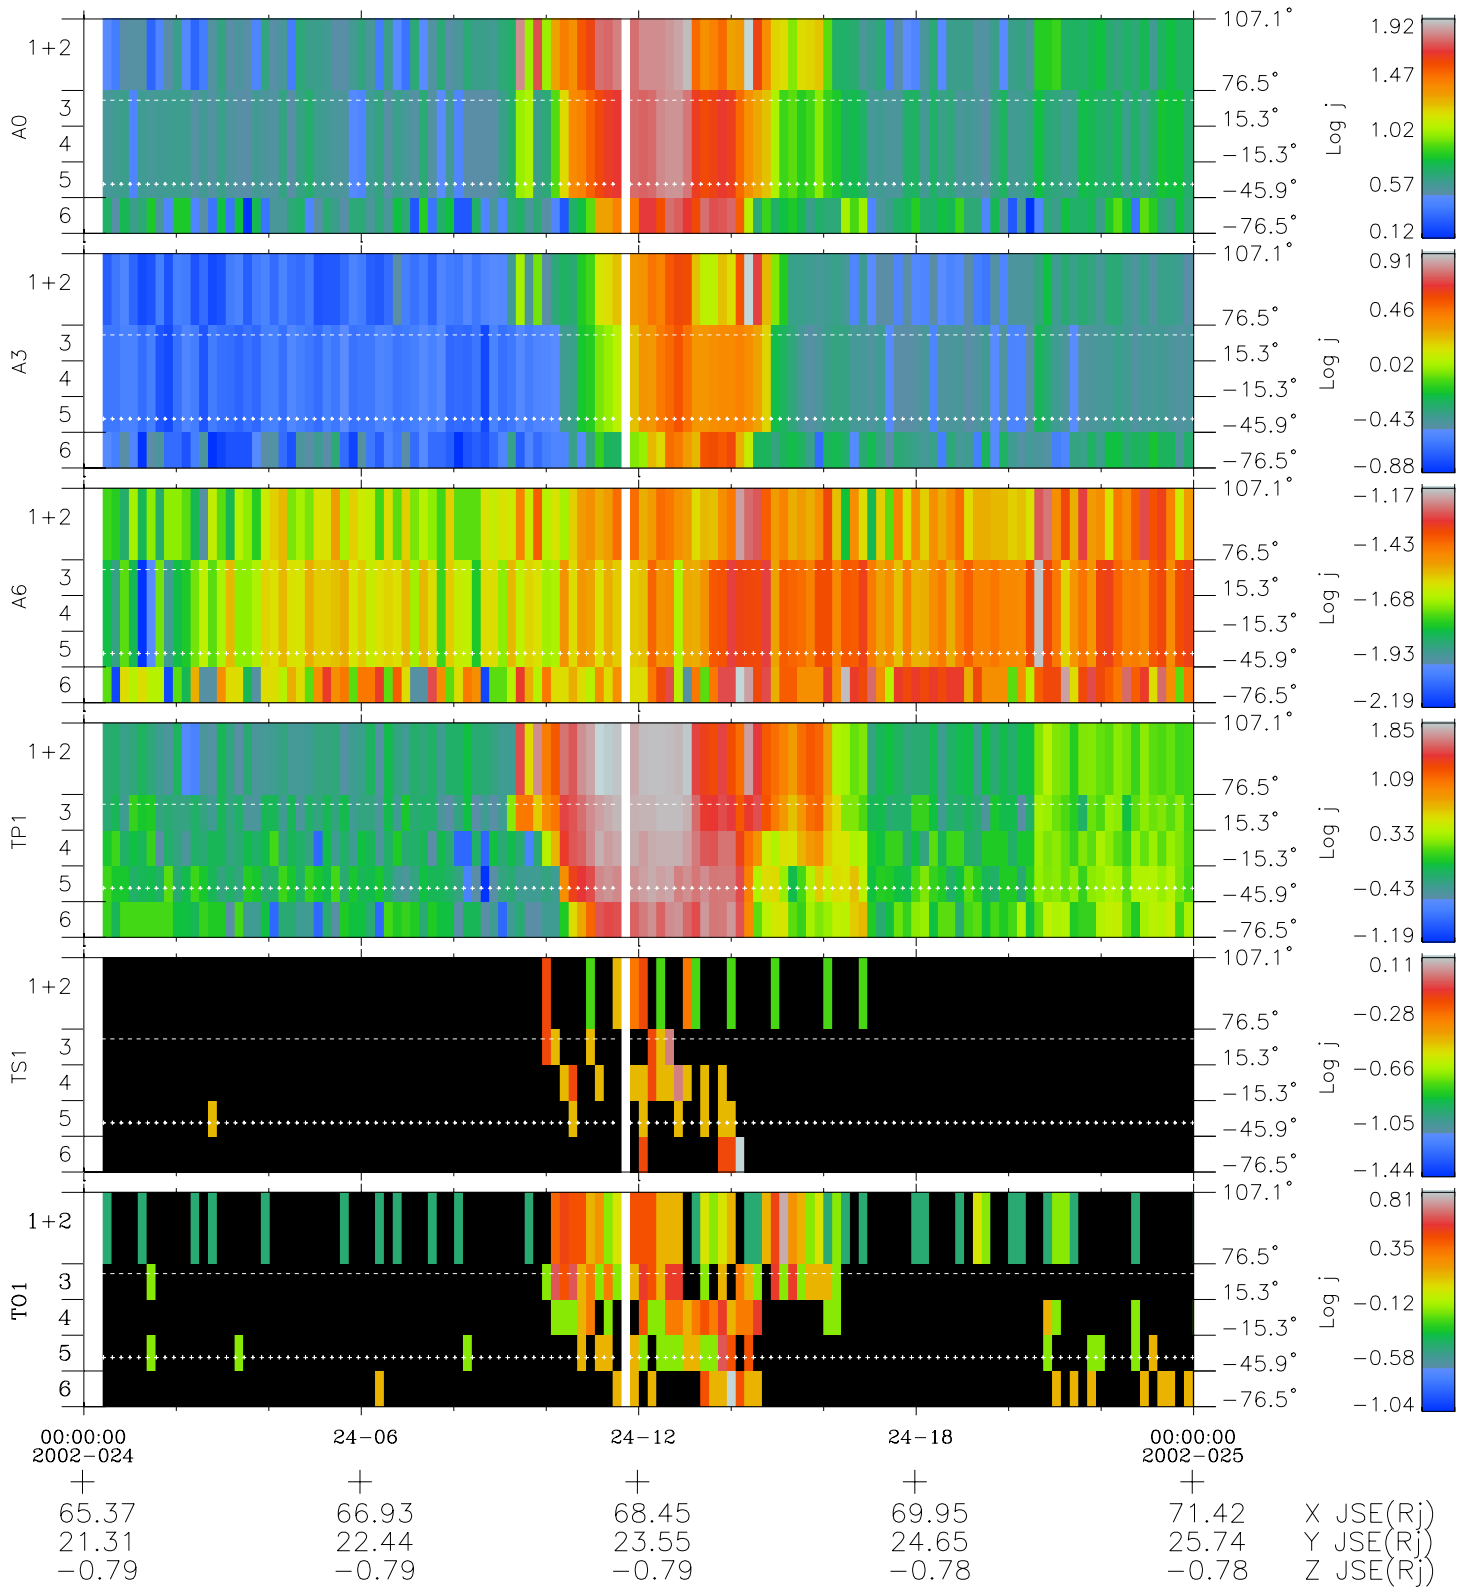

Galileo EPD Real Elevation Anisotropies 02024

Software Version: RTELEV_FLUX V 1.20
 Data Production: 28-00-02
 Plot Production: Mon Jan 28 02:12:48 2002
 Color File: wondr3
 Geofactor File: 1.1

- ◇ = Jupiter look direction
- = Corotation look direction