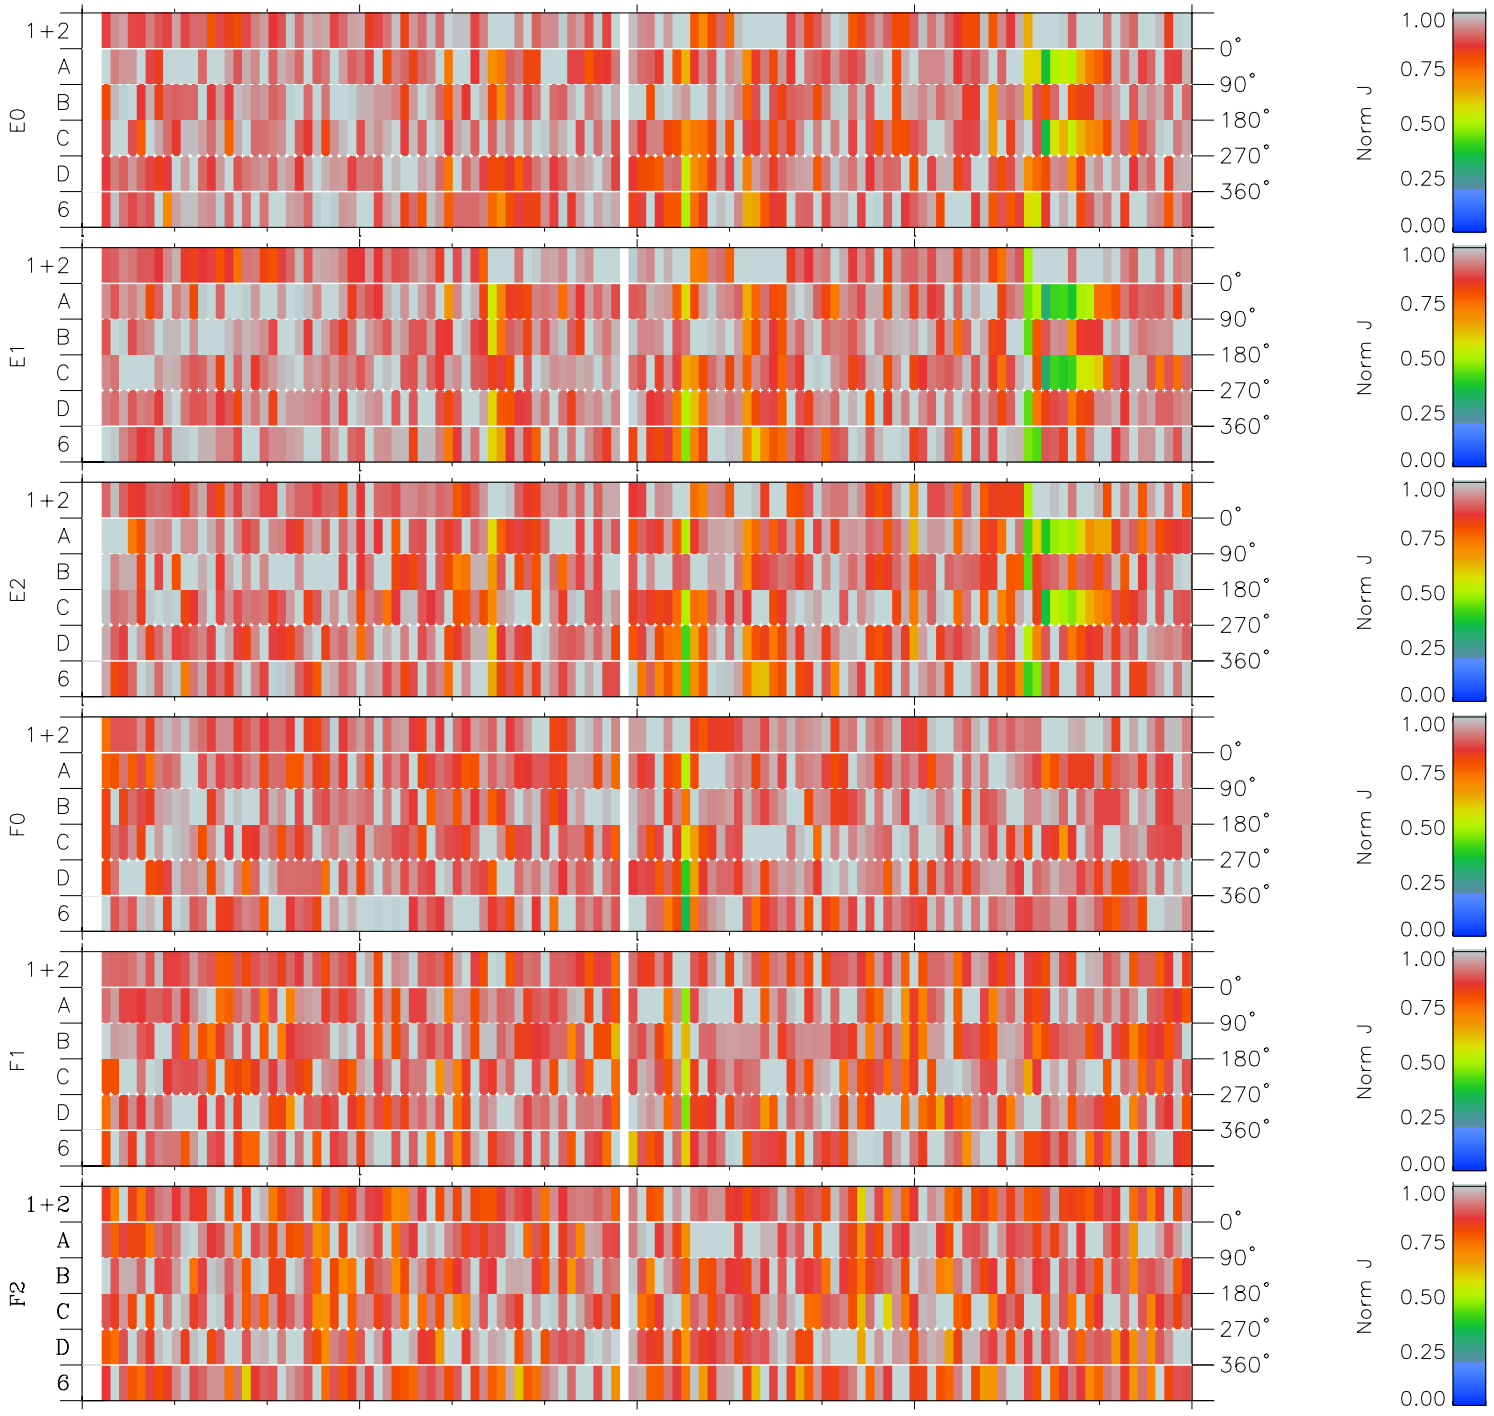

# Galileo EPD Real Time Azimuth Anisotropies 02024

Software Version: RTAZIM\_NORM V 1.20  
Data Production: 28-00-02  
Plot Production: Mon Jan 28 02:13:32 2002  
Color File: wondr3  
Geofactor File: 1.1

00:00:00 2002-024	24-06	24-12	24-18	00:00:00 2002-025	
+	+	+	+	+	
65.37	66.93	68.45	69.95	71.42	X JSE(R <sub>j</sub> )
21.31	22.44	23.55	24.65	25.74	Y JSE(R <sub>j</sub> )
-0.79	-0.79	-0.79	-0.78	-0.78	Z JSE(R <sub>j</sub> )

- ◇ = Jupiter look direction
- = Corotation look direction