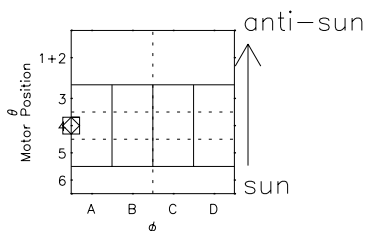

Galileo EPD Real Time Azimuth Anisotropies 02024

Software Version: RTAZIM_FLUX V 1.20
Data Production: 28-00-02
Plot Production: Mon Jan 28 02:13:23 2002
Color File: wondr3
Geofactor File: 1.1

- ◇ = Jupiter look direction
- = Corotation look direction