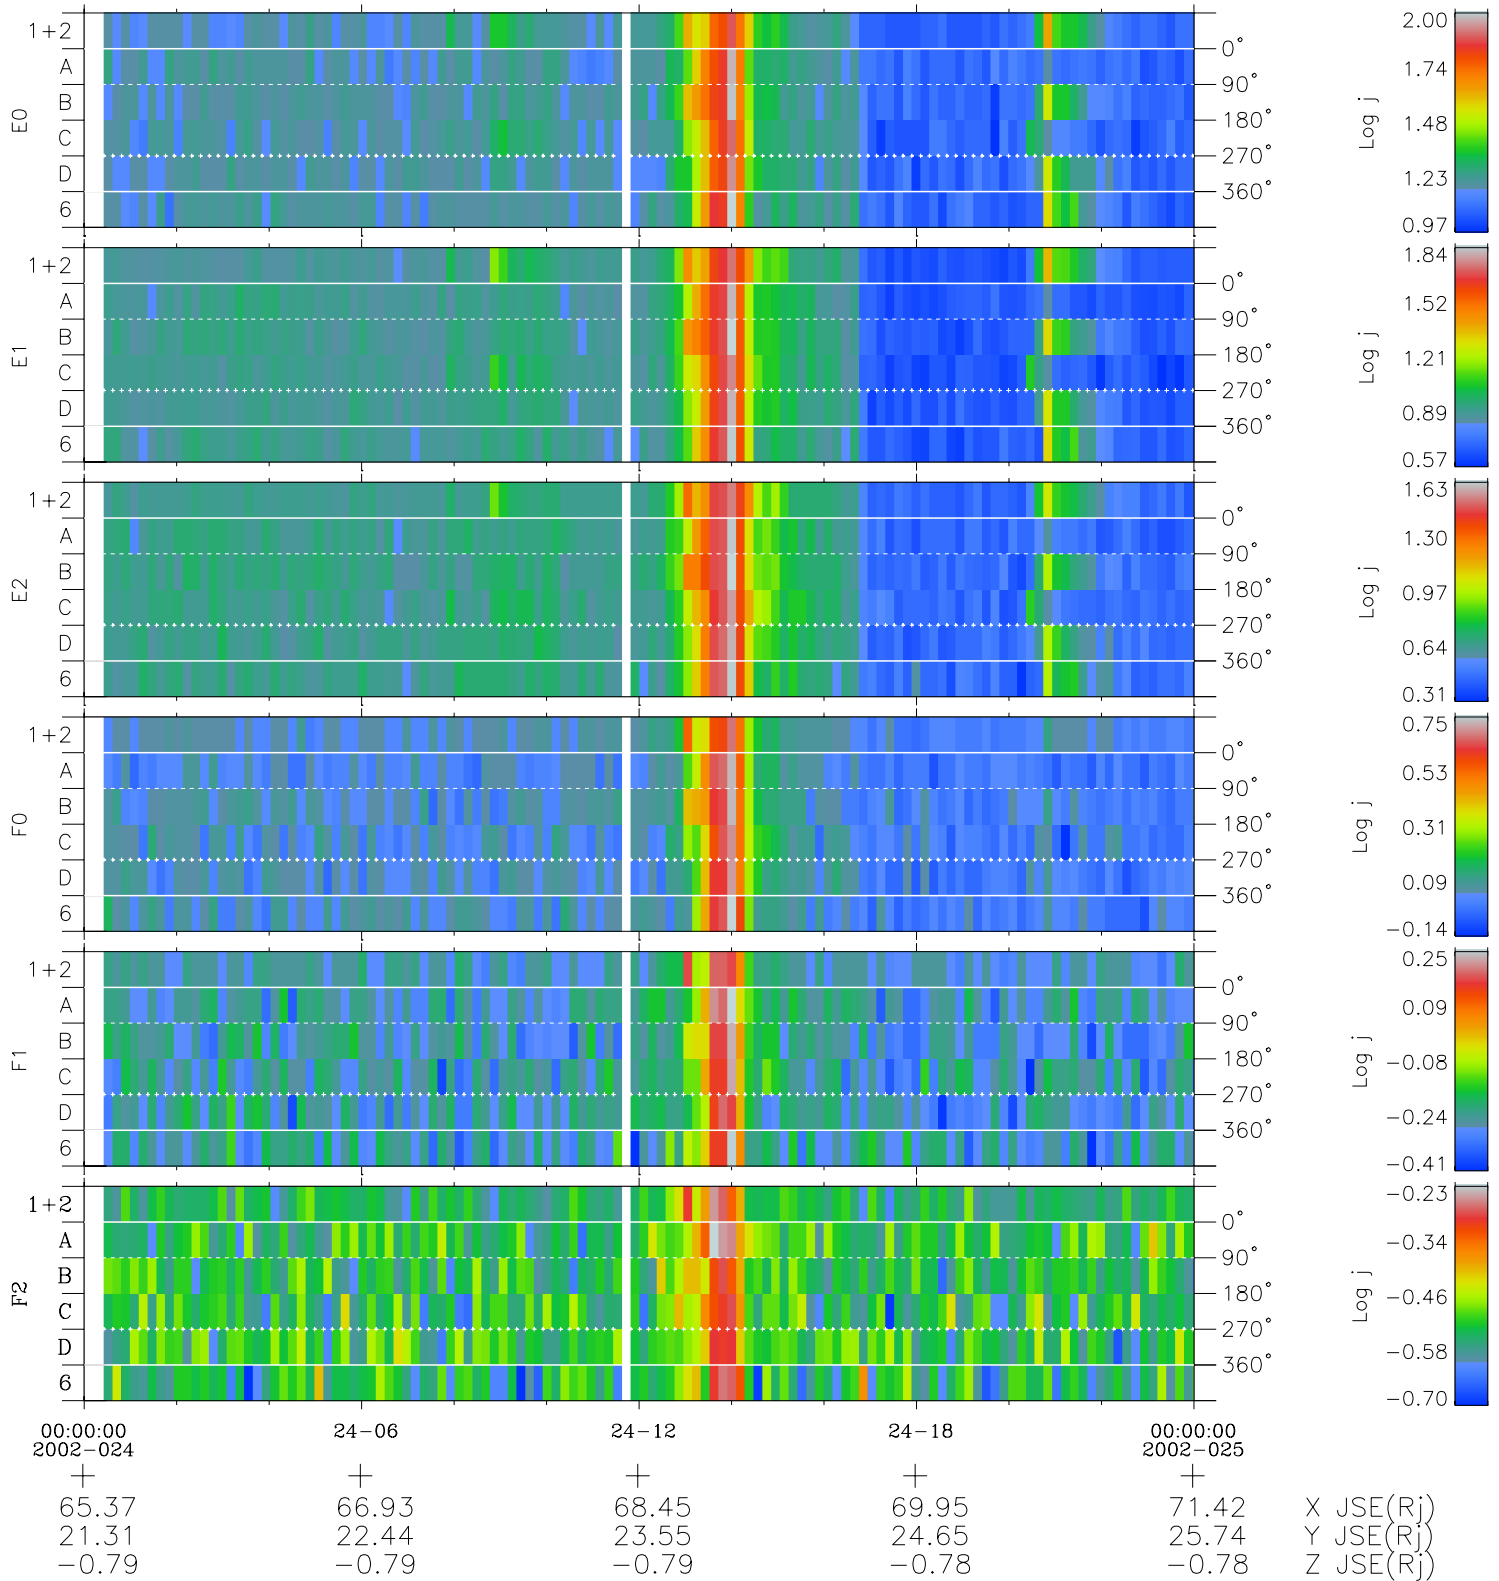

Galileo EPD Real Time Azimuth Anisotropies 02024

Software Version: RTAZIM_FLUX V 1.20
Data Production: 28-00-02
Plot Production: Mon Jan 28 02:13:23 2002
Color File: wondr3
Geofactor File: 1.1

- ◇ = Jupiter look direction
- = Corotation look direction