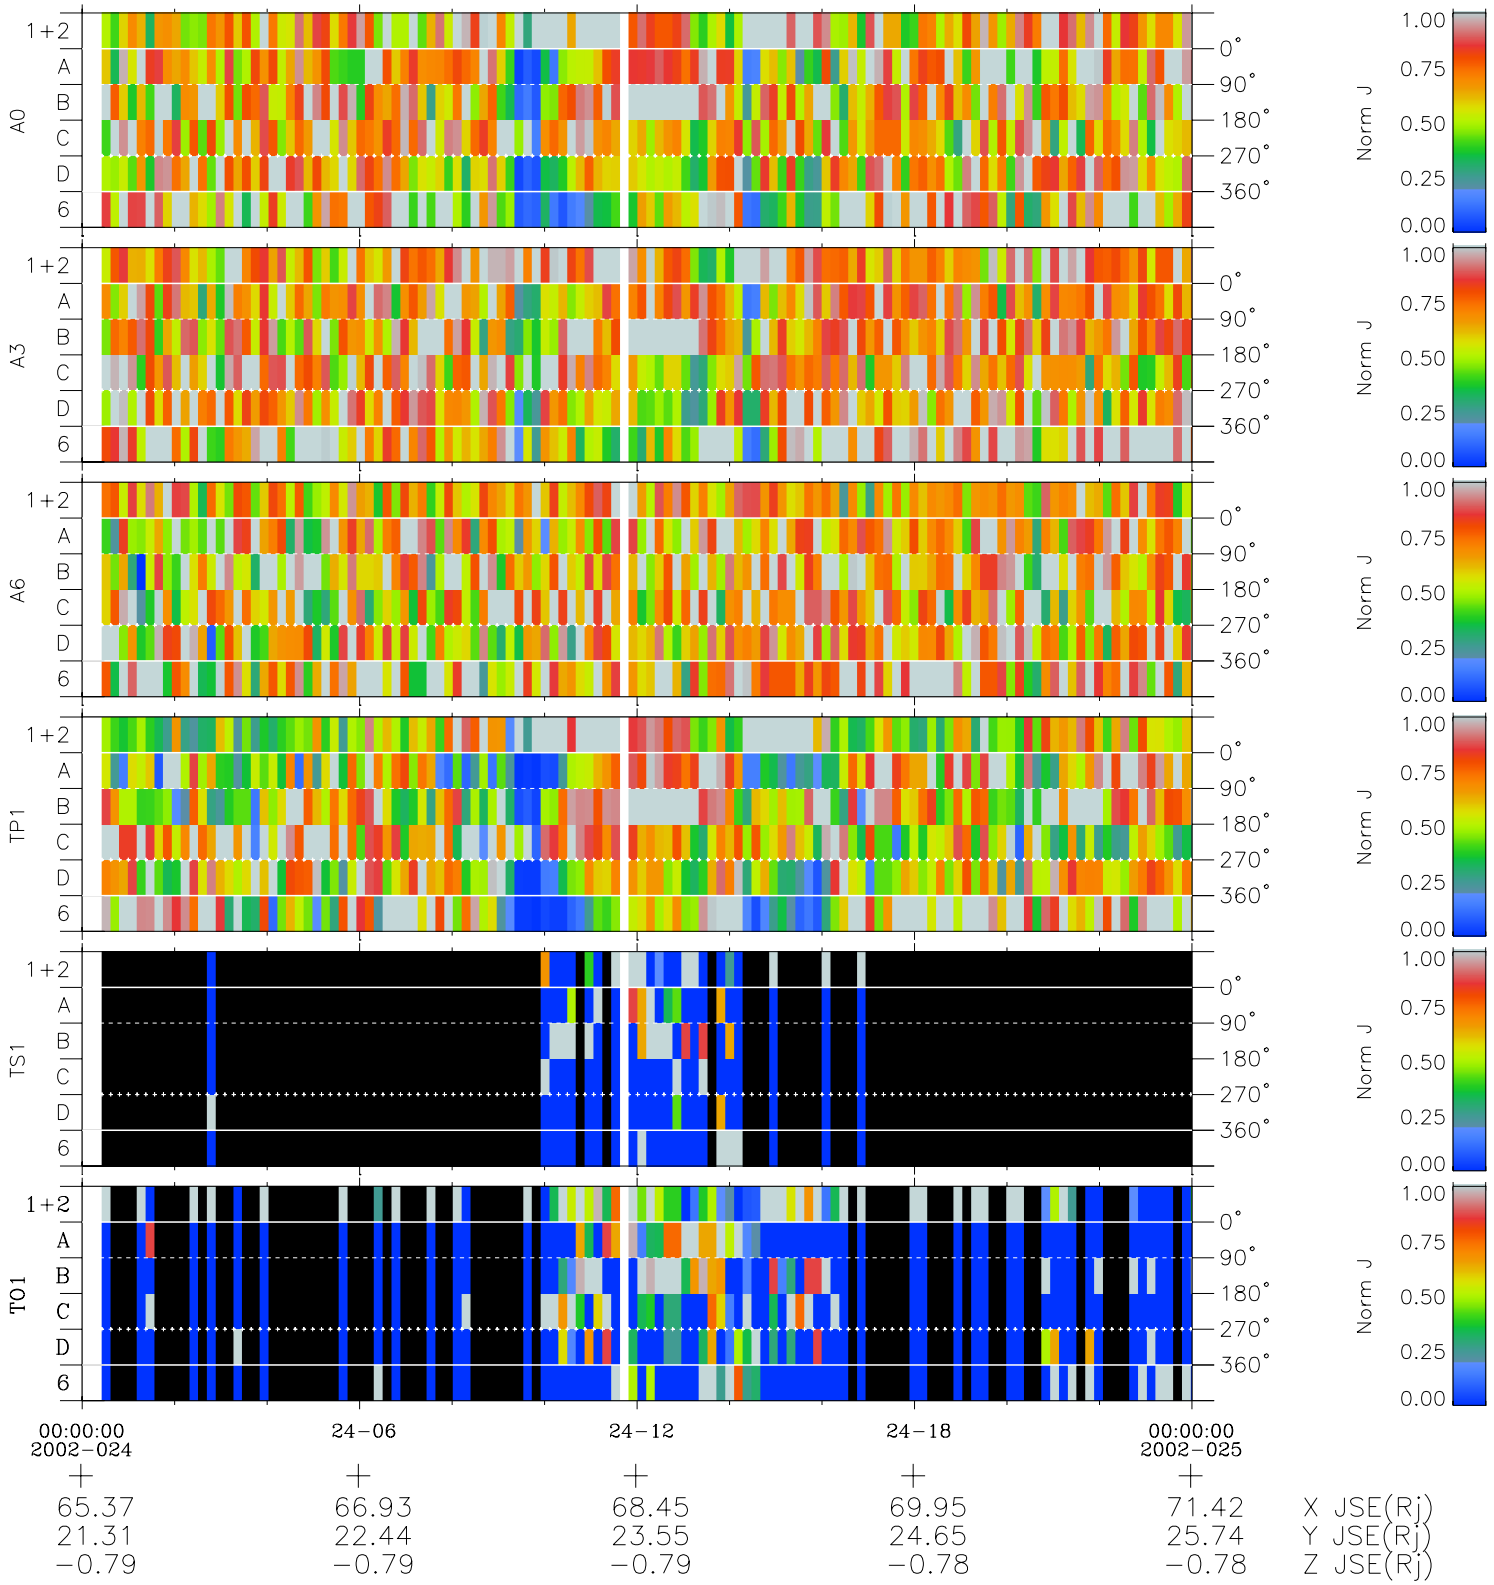

# Galileo EPD Real Time Azimuth Anisotropies 02024

Software Version: RTAZIM\_NORM V 1.20  
Data Production: 28-00-02  
Plot Production: Mon Jan 28 02:13:28 2002  
Color File: wondr3  
Geofactor File: 1.1

◇ = Jupiter look direction  
□ = Corotation look direction