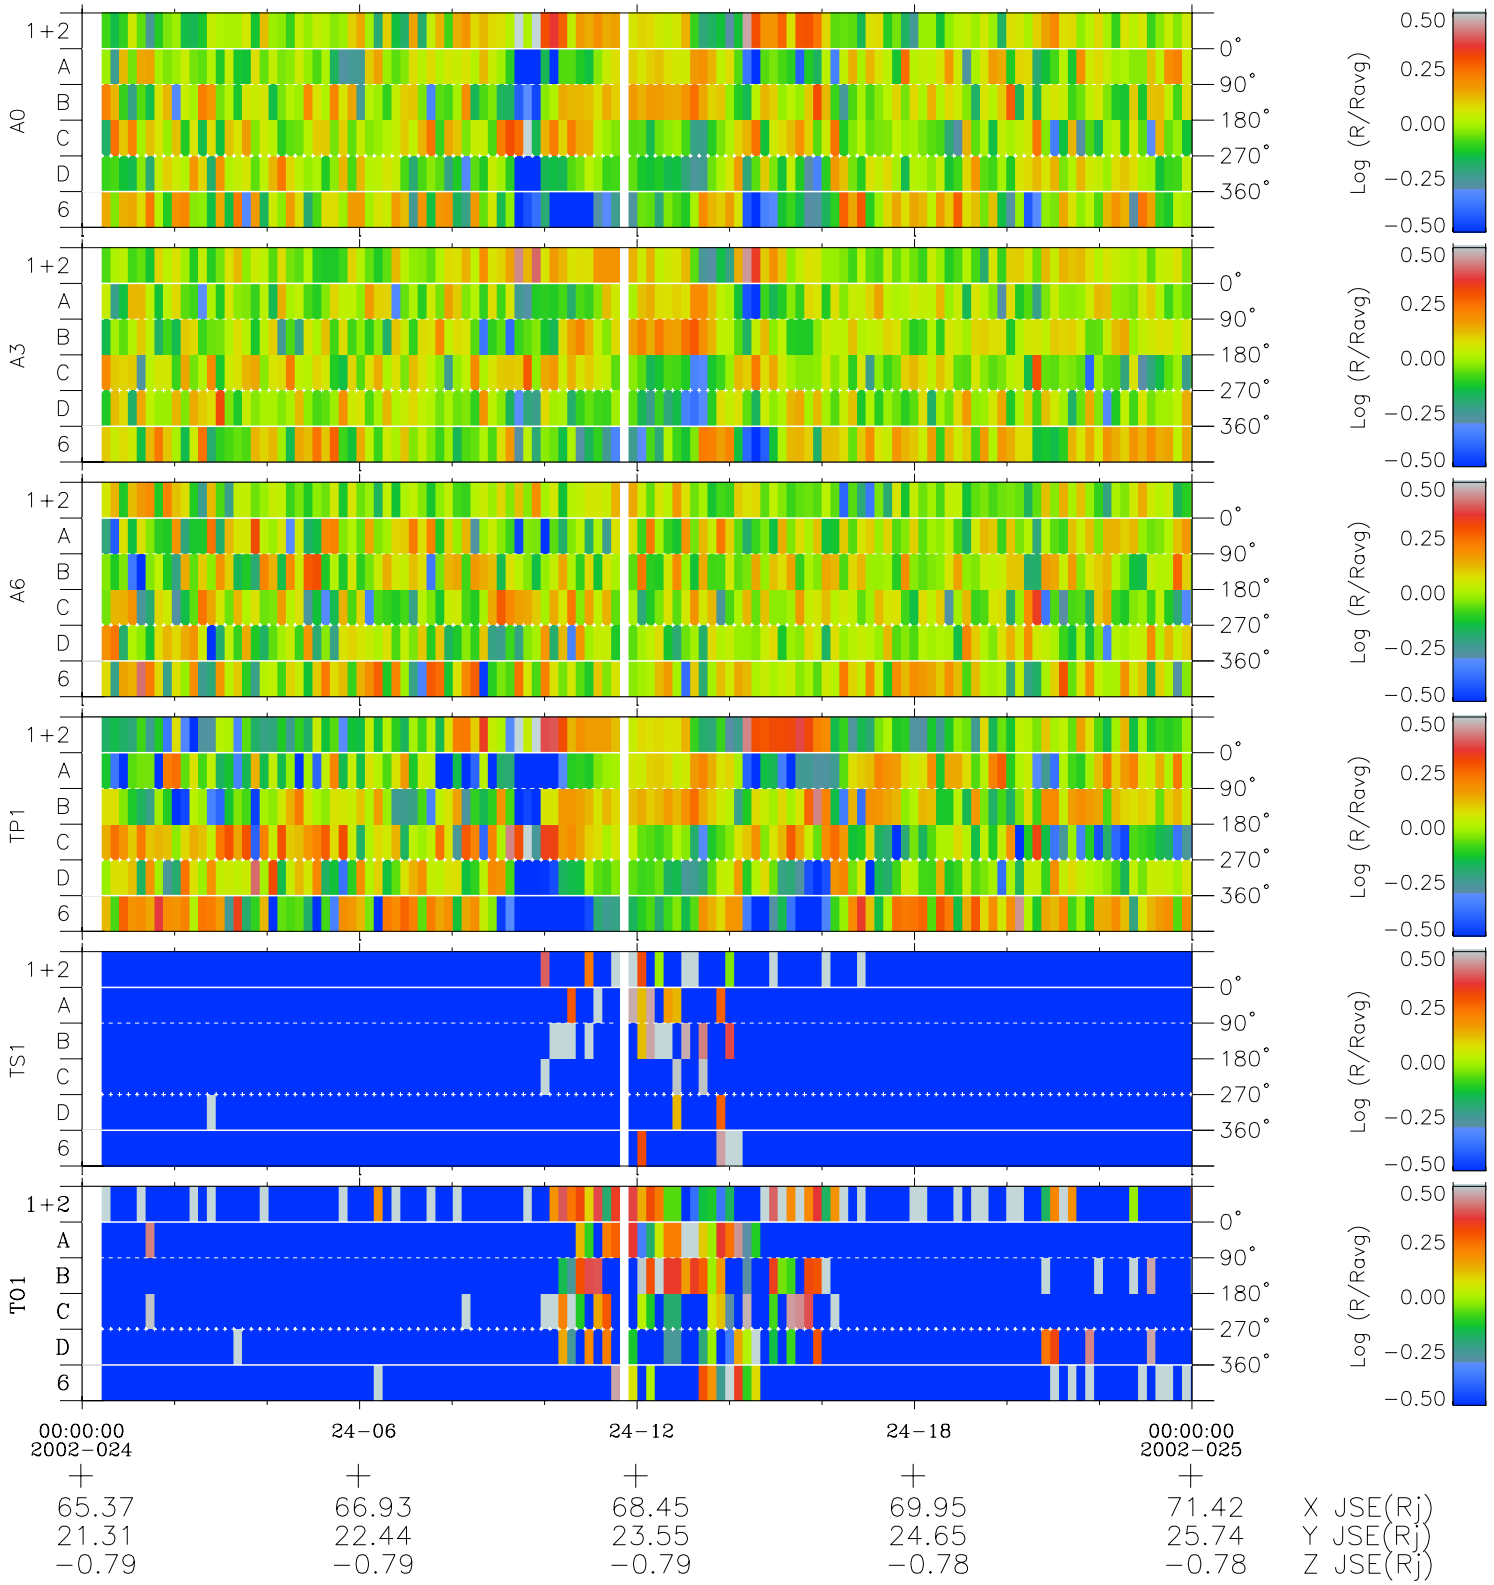

# Galileo EPD Real Time Azimuth Anisotropies 02024

Software Version: RTAZIM\_MEAN V 1.20  
Data Production: 28-00-02  
Plot Production: Mon Jan 28 02:13:09 2002  
Color File: wondr3  
Geofactor File: 1.1

◇ = Jupiter look direction  
□ = Corotation look direction