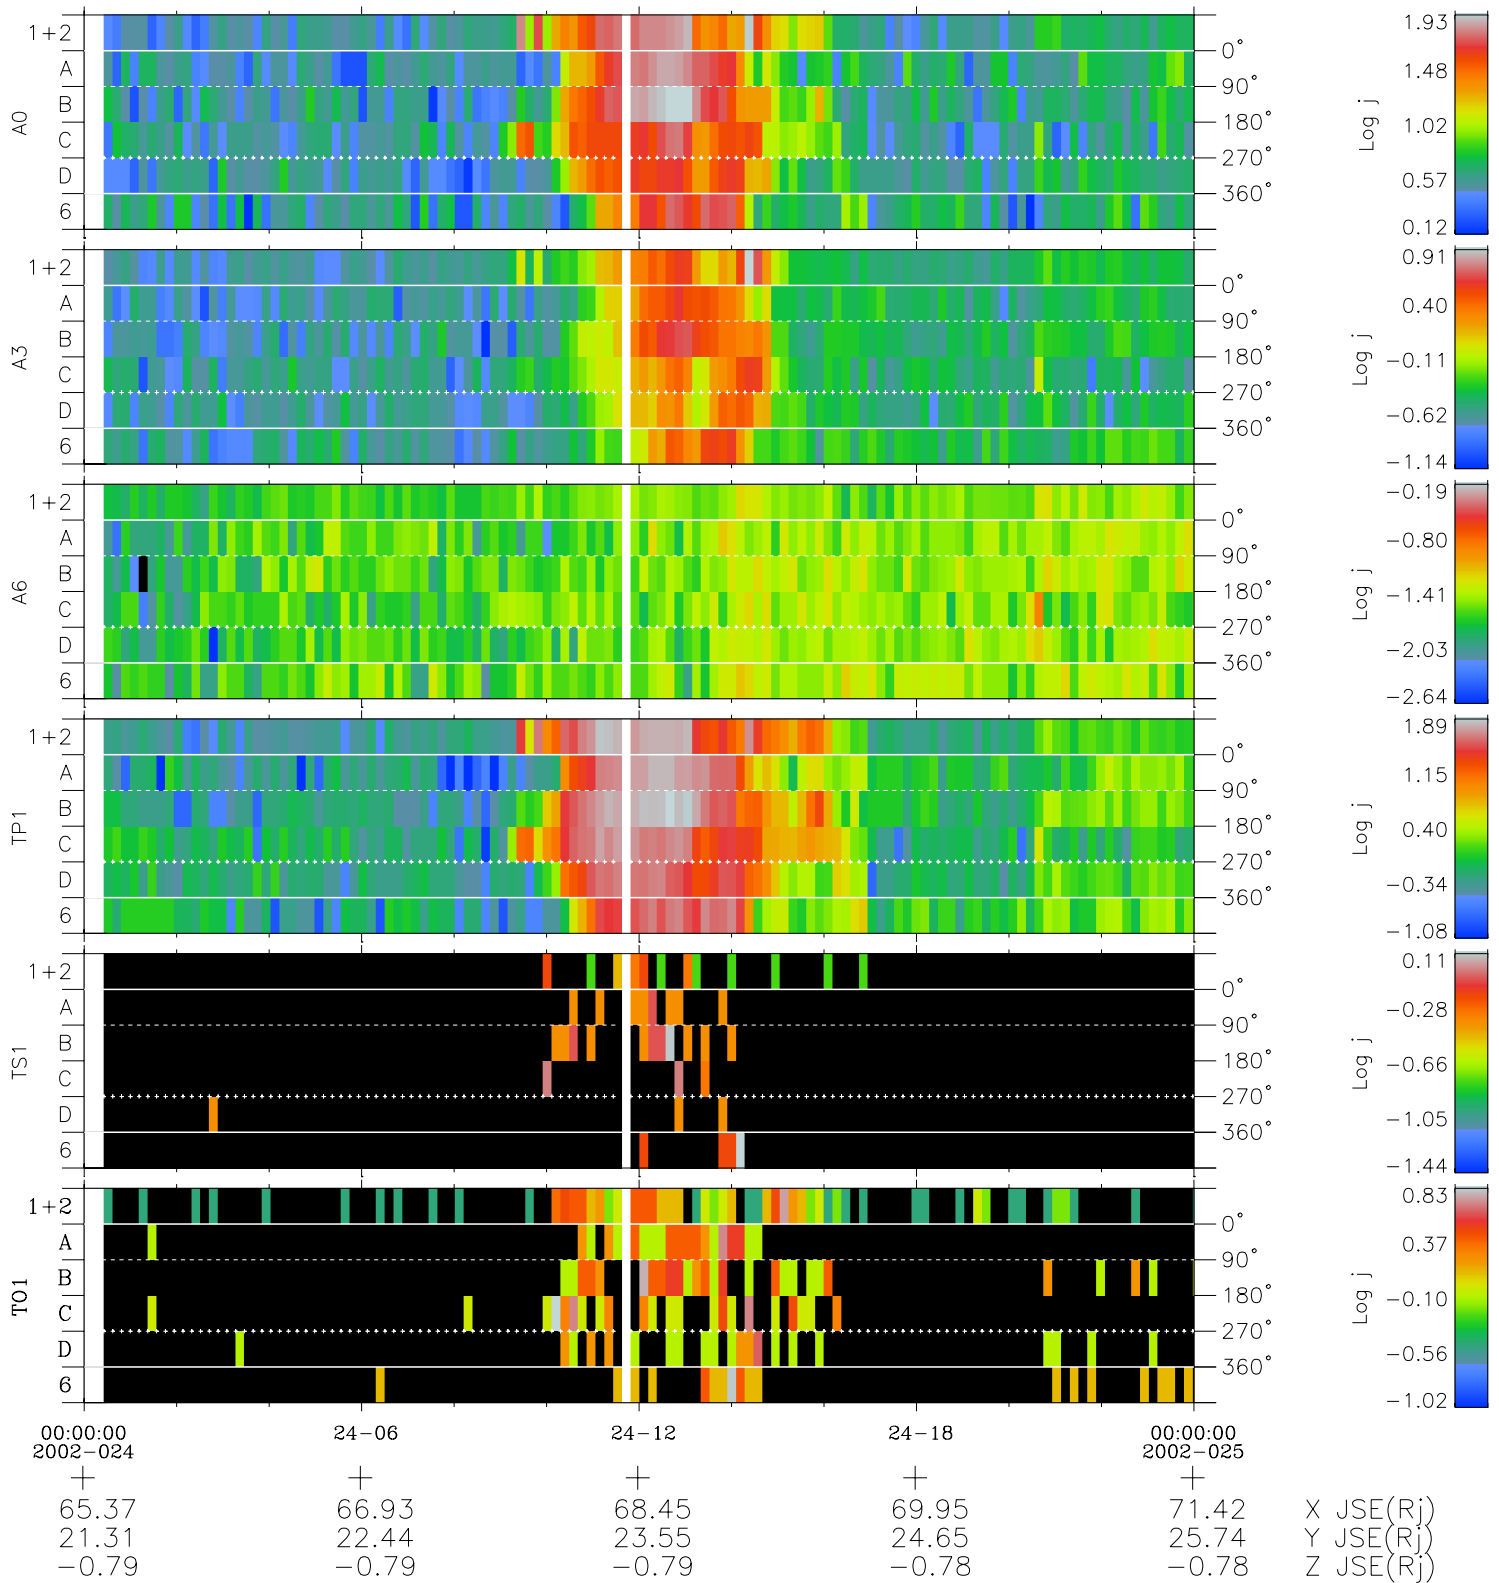

Galileo EPD Real Time Azimuth Anisotropies 02024

Software Version: RTAZIM_FLUX V 1.20
Data Production: 28-00-02
Plot Production: Mon Jan 28 02:13:18 2002
Color File: wondr3
Geofactor File: 1.1

◇ = Jupiter look direction
□ = Corotation look direction