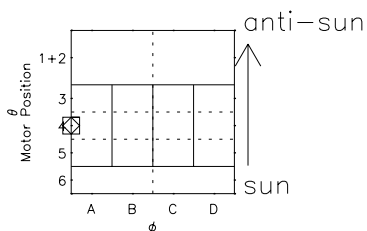

Galileo EPD Real Time Azimuth Anisotropies 02024

Software Version: RTAZIM_FLUX V 1.20
Data Production: 28-00-02
Plot Production: Mon Jan 28 02:13:18 2002
Color File: wondr3
Geofactor File: 1.1

◇ = Jupiter look direction
□ = Corotation look direction