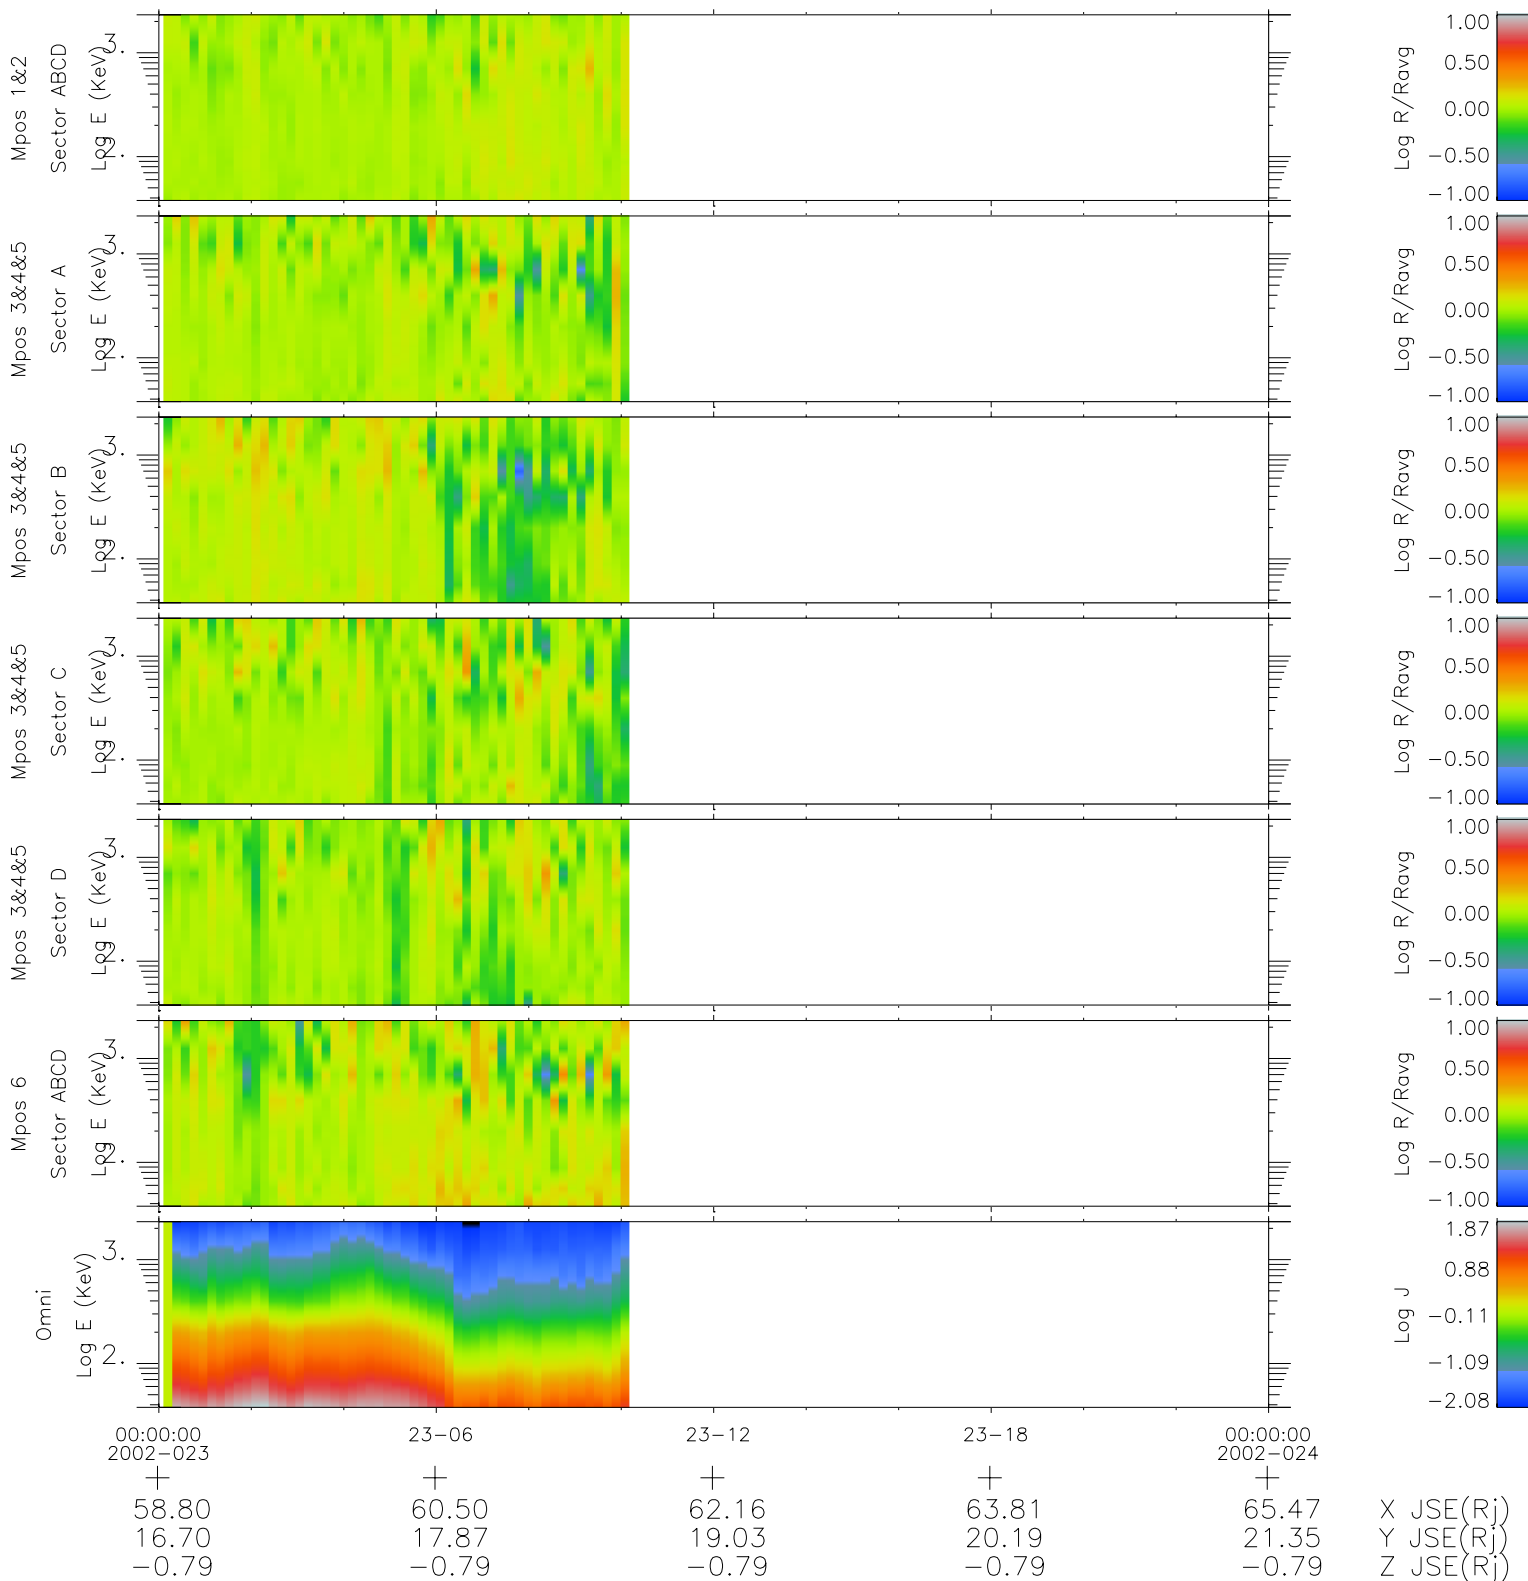

Galileo EPD Real Time R6 Ions Spectra 02023

Software Version: RTSPEC_R6 V 1.20
 Data Production: 28-00-02
 Plot Production: Mon Jan 28 02:02:20 2002
 Color File: wondr3
 Geofactor File: 1.1

- ◇ = Jupiter look direction
- = Corotation look direction