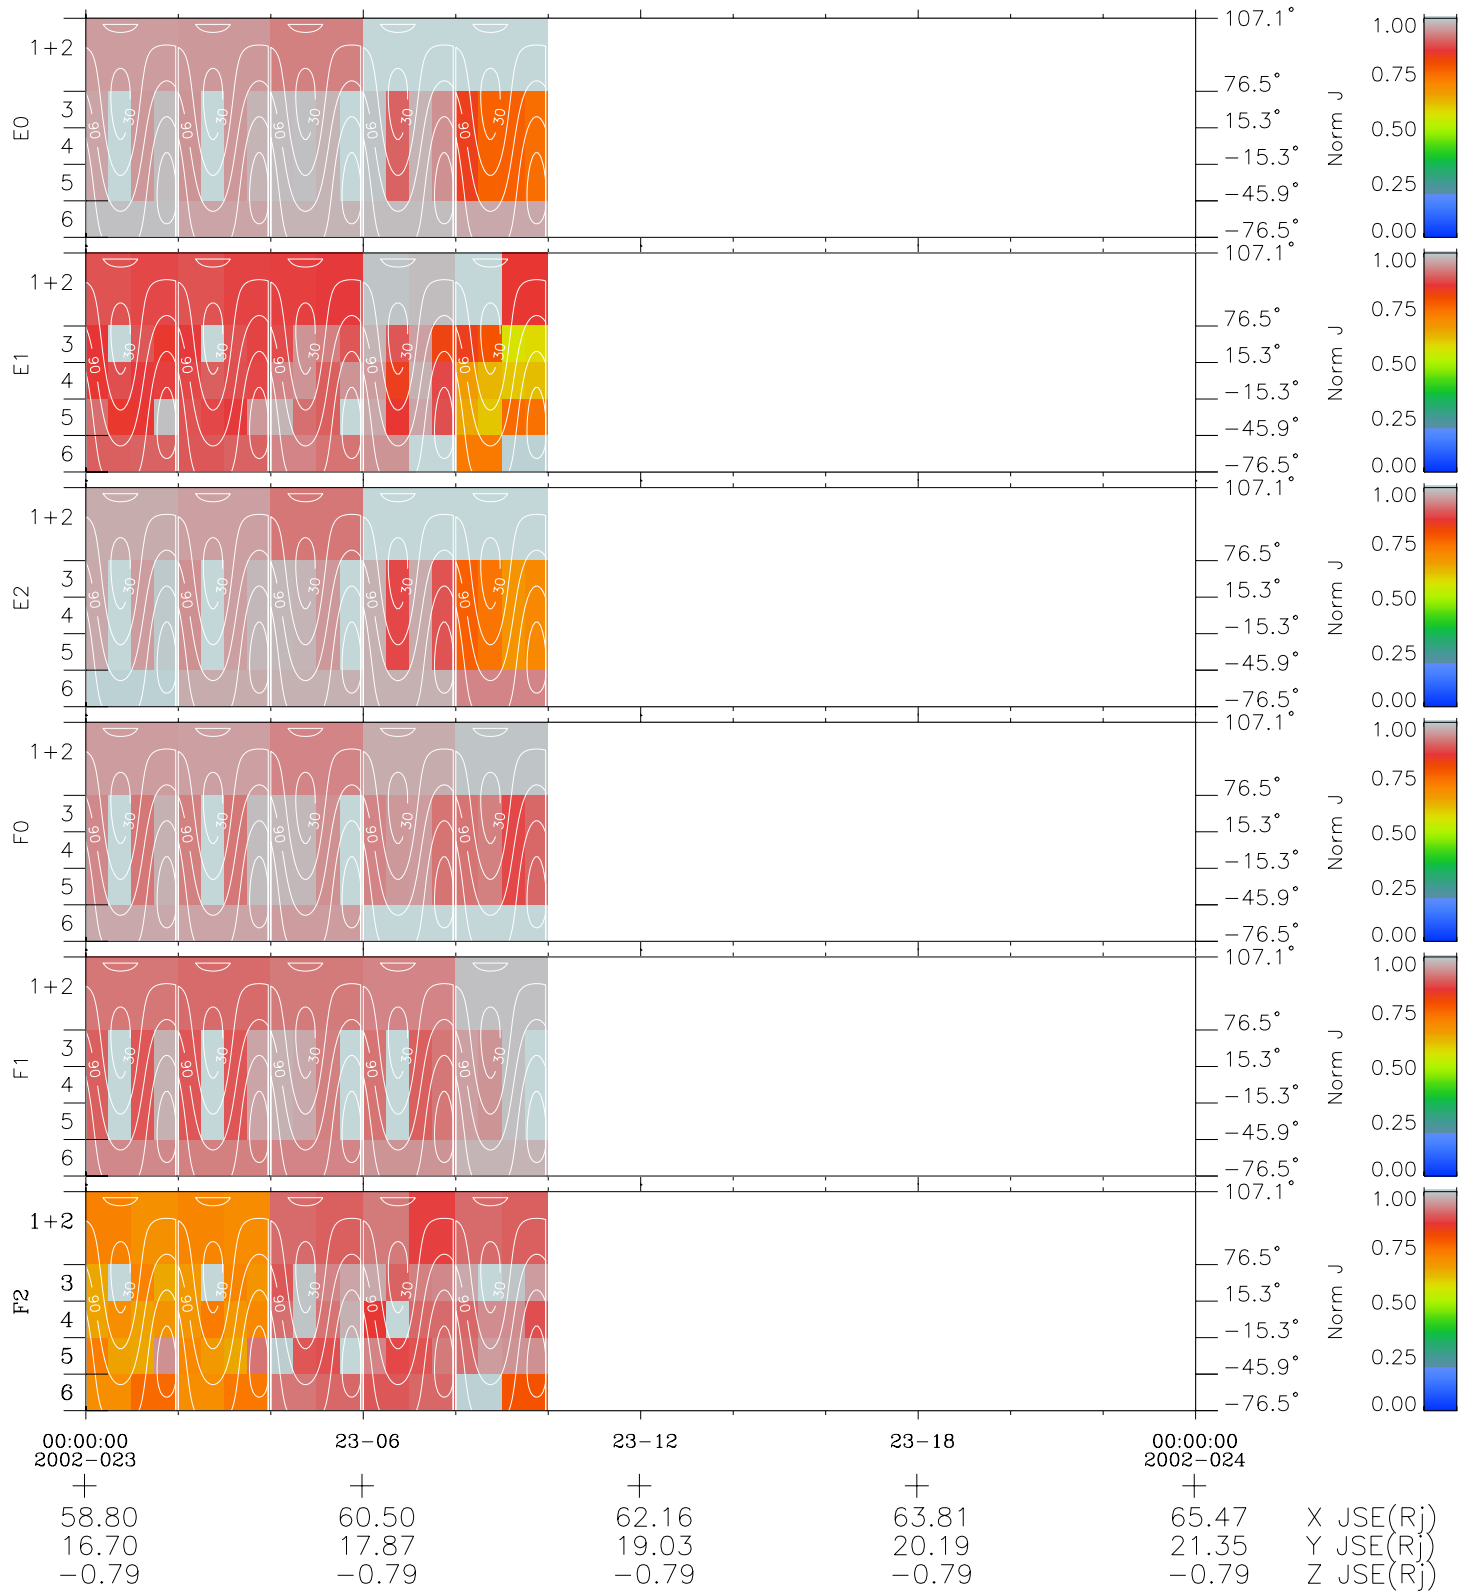

Galileo EPD Real Time All-Sky Anisotropies 02023

Software Version: RTSKY_NORM V 1.20
 Data Production: 28-00-02
 Plot Production: Mon Jan 28 02:02:50 2002
 Color File: wondr3
 Geofactor File: 1.1

- ◇ = Jupiter look direction
- = Corotation look direction