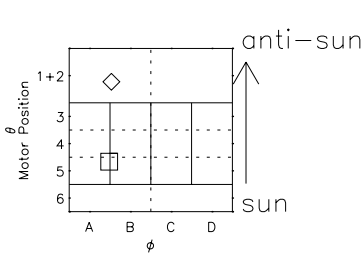

Galileo EPD Real Time All-Sky Anisotropies 02023

Software Version: RTSKY_MEAN V 1.20
Data Production: 28-00-02
Plot Production: Mon Jan 28 02:02:36 2002
Color File: wondr3
Geofactor File: 1.1

- ◇ = Jupiter look direction
- = Corotation look direction