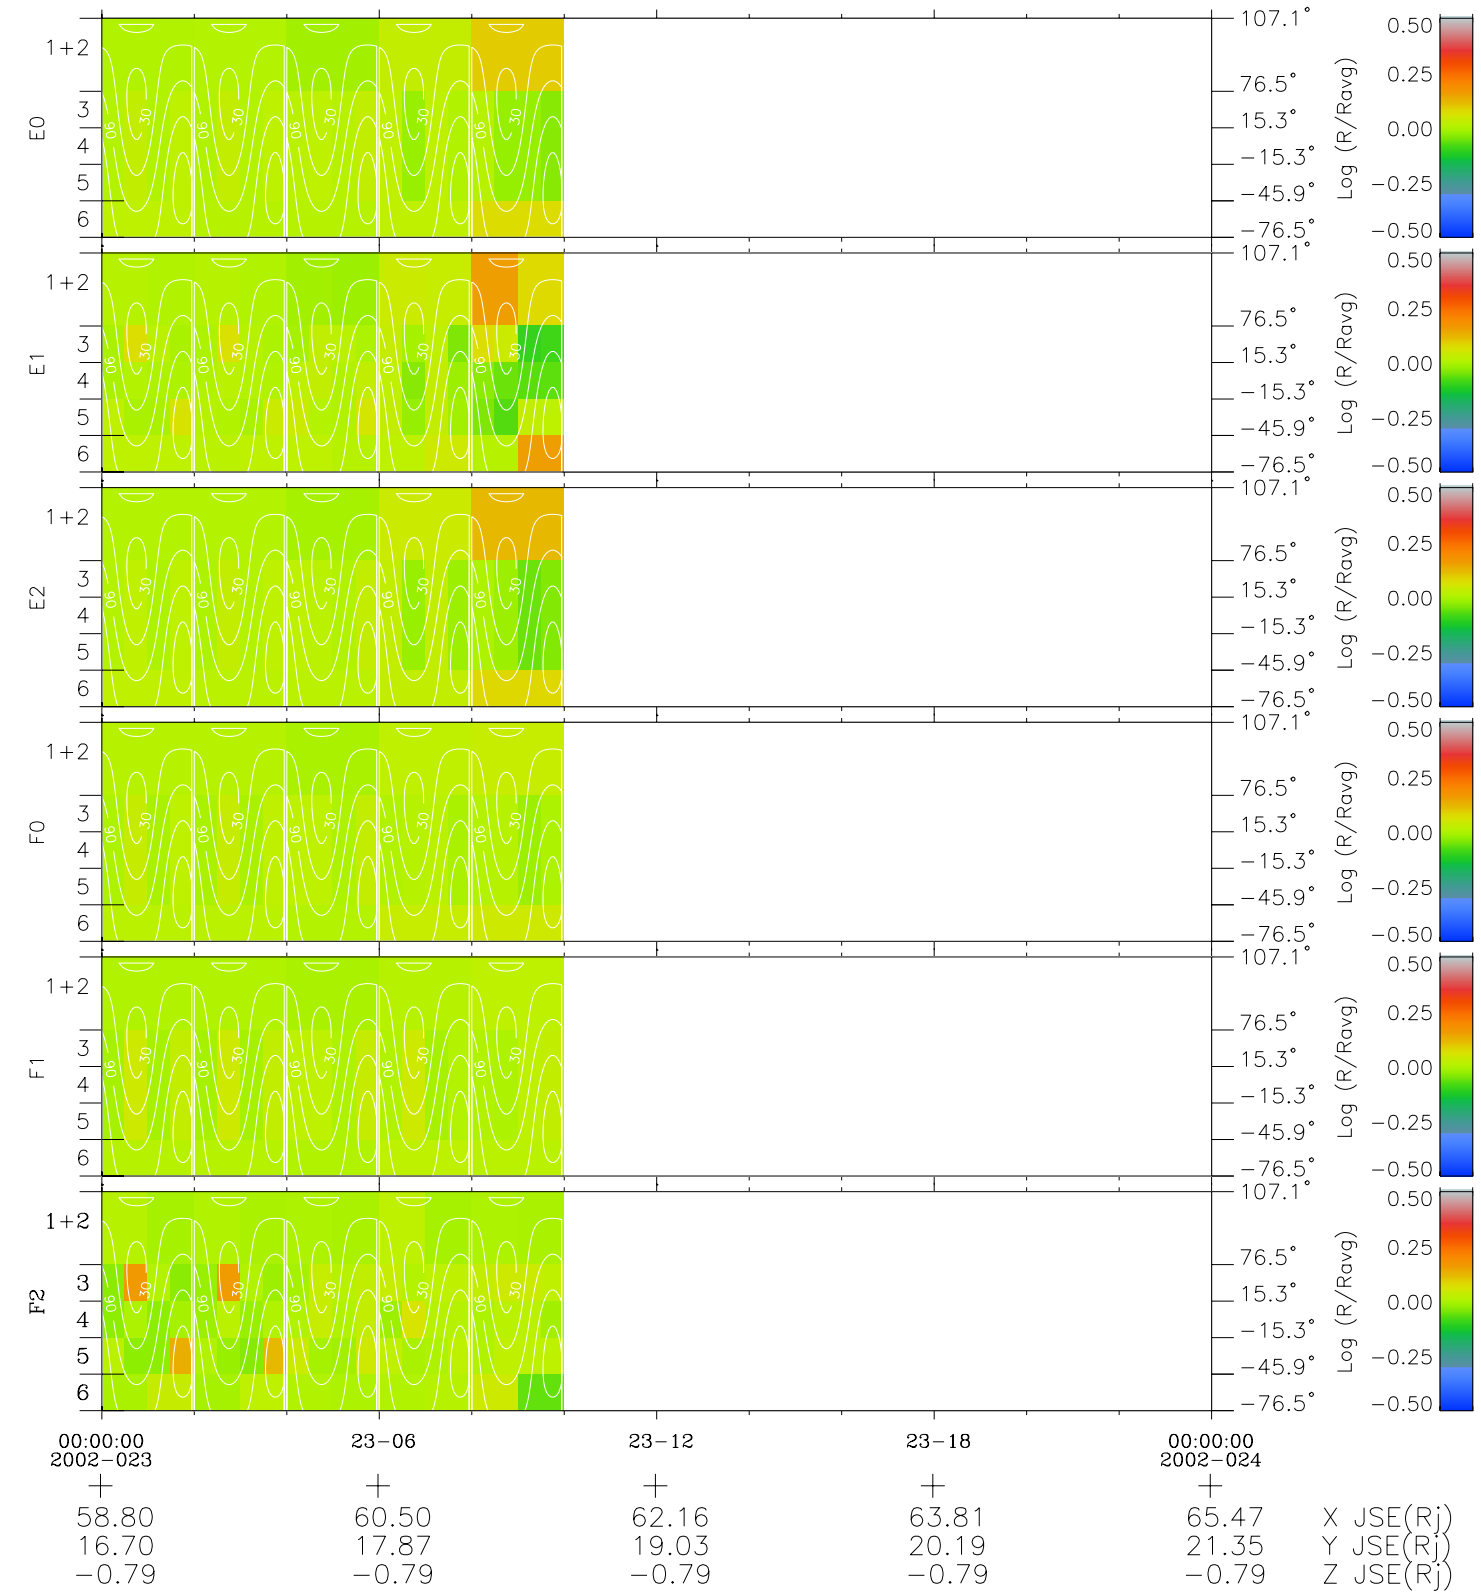

Galileo EPD Real Time All-Sky Anisotropies 02023

Software Version: RTSKY_MEAN V 1.20
Data Production: 28-00-02
Plot Production: Mon Jan 28 02:02:36 2002
Color File: wondr3
Geofactor File: 1.1

- ◇ = Jupiter look direction
- = Corotation look direction