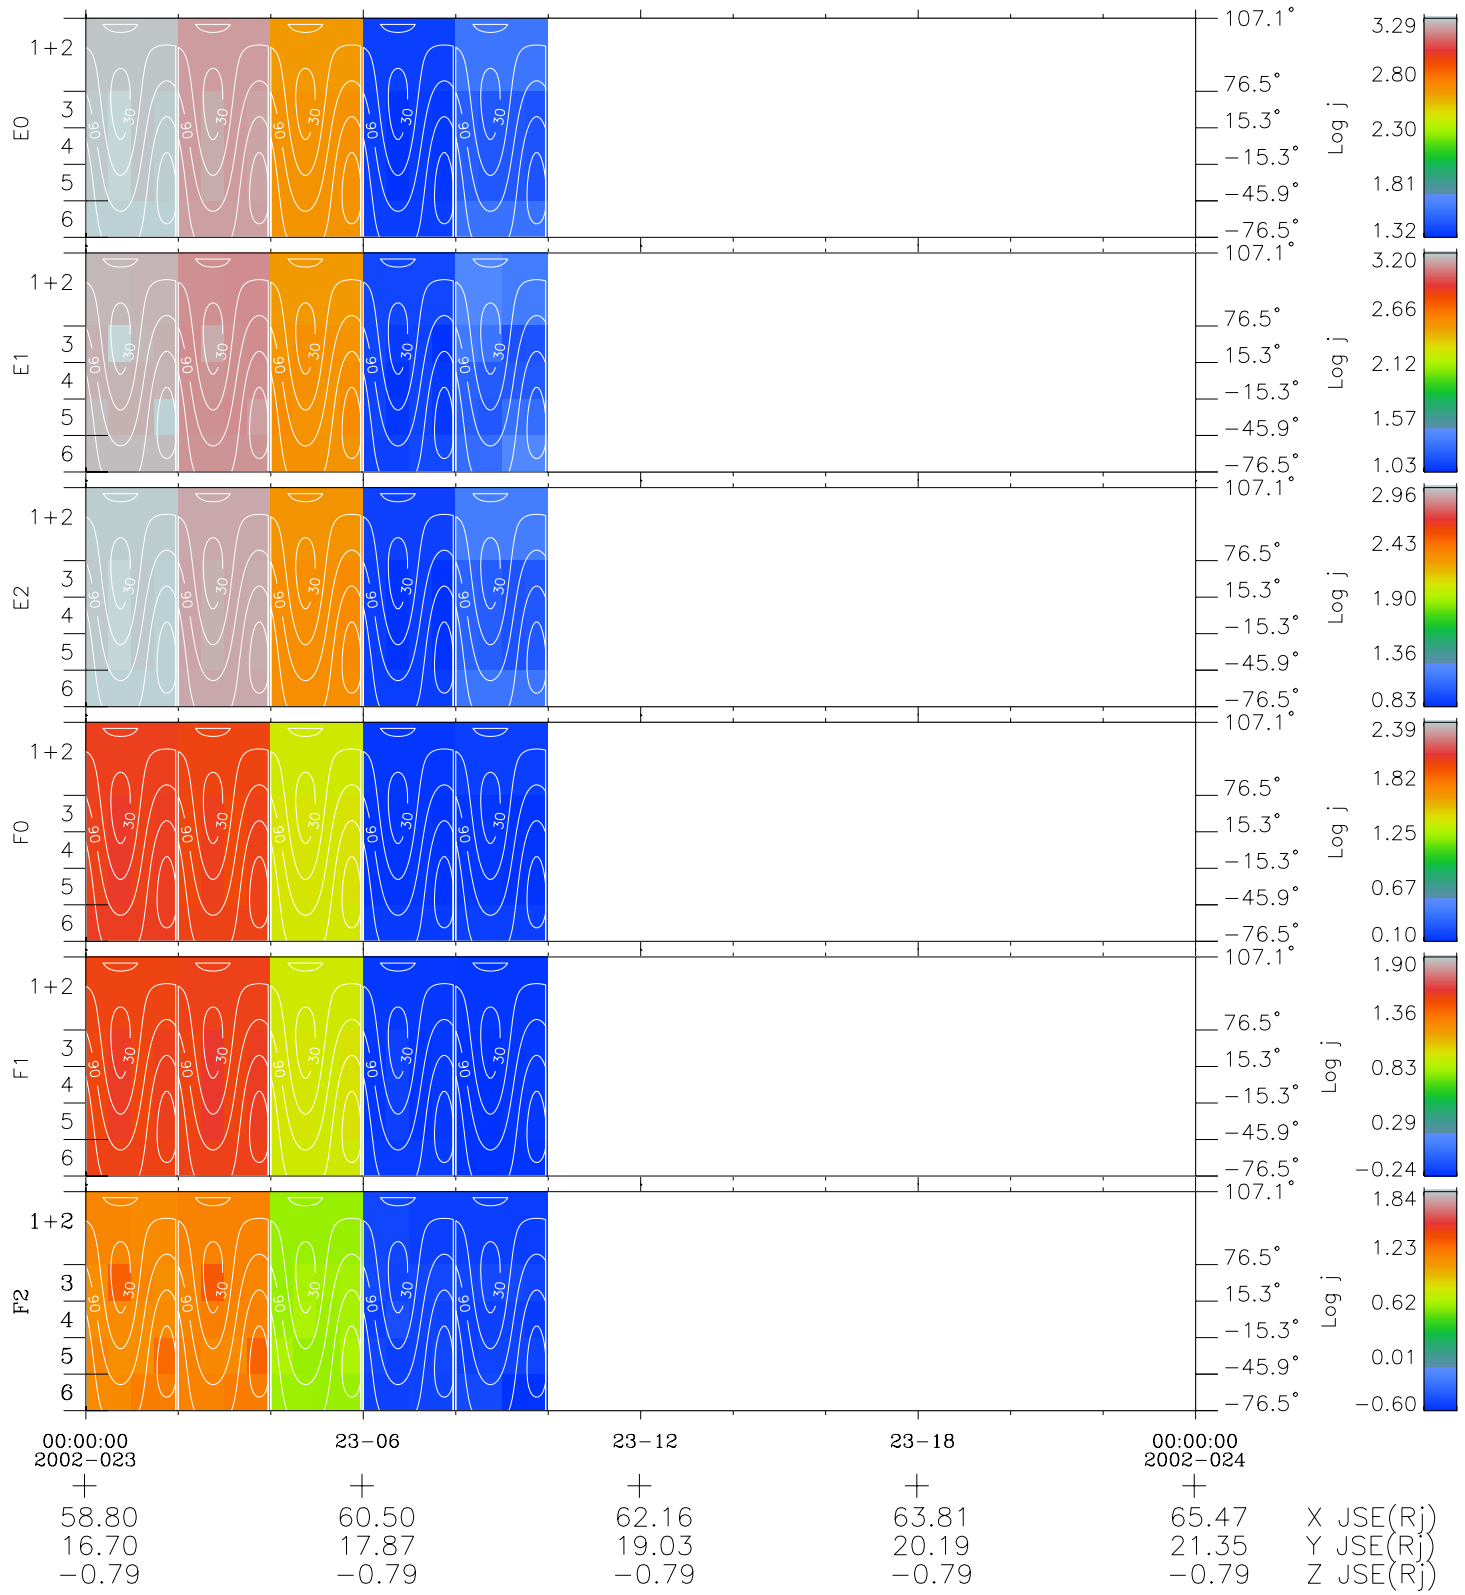

Galileo EPD Real Time All-Sky Anisotropies 02023

Software Version: RTSKY_FLUX V 1.20
 Data Production: 28-00-02
 Plot Production: Mon Jan 28 02:02:43 2002
 Color File: wondr3
 Geofactor File: 1.1

- ◇ = Jupiter look direction
- = Corotation look direction