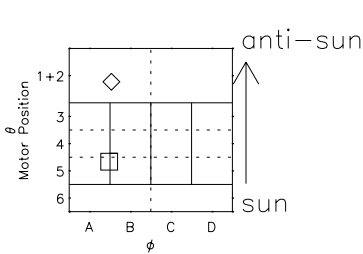

Galileo EPD Real Time All-Sky Anisotropies 02023

Software Version: RTSKY_FLUX V 1.20
 Data Production: 28-00-02
 Plot Production: Mon Jan 28 02:02:43 2002
 Color File: wondr3
 Geofactor File: 1.1

- ◇ = Jupiter look direction
- = Corotation look direction