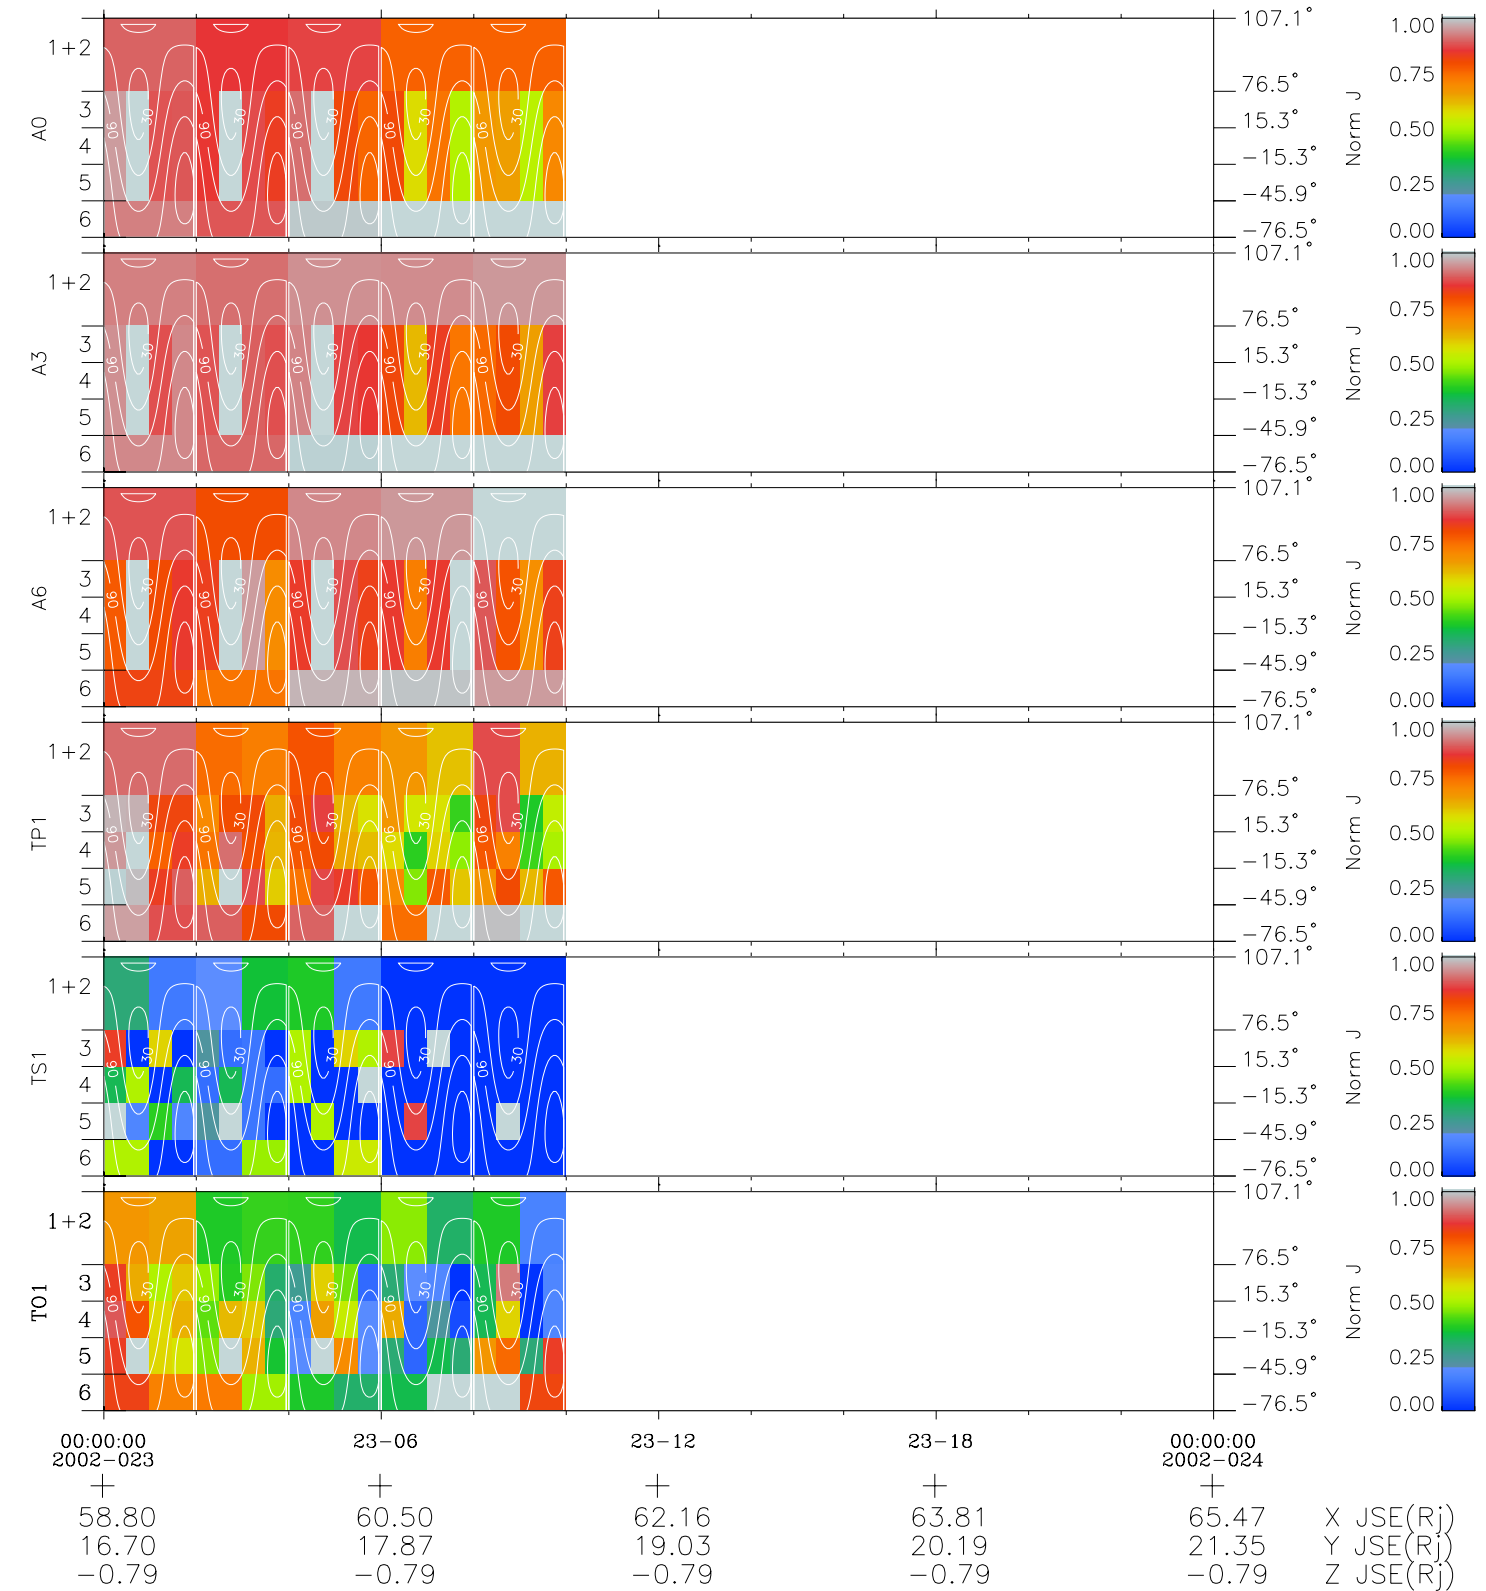

Galileo EPD Real Time All-Sky Anisotropies 02023

Software Version: RTSKY_NORM V 1.20
 Data Production: 28-00-02
 Plot Production: Mon Jan 28 02:02:47 2002
 Color File: wondr3
 Geofactor File: 1.1

- ◇ = Jupiter look direction
- = Corotation look direction