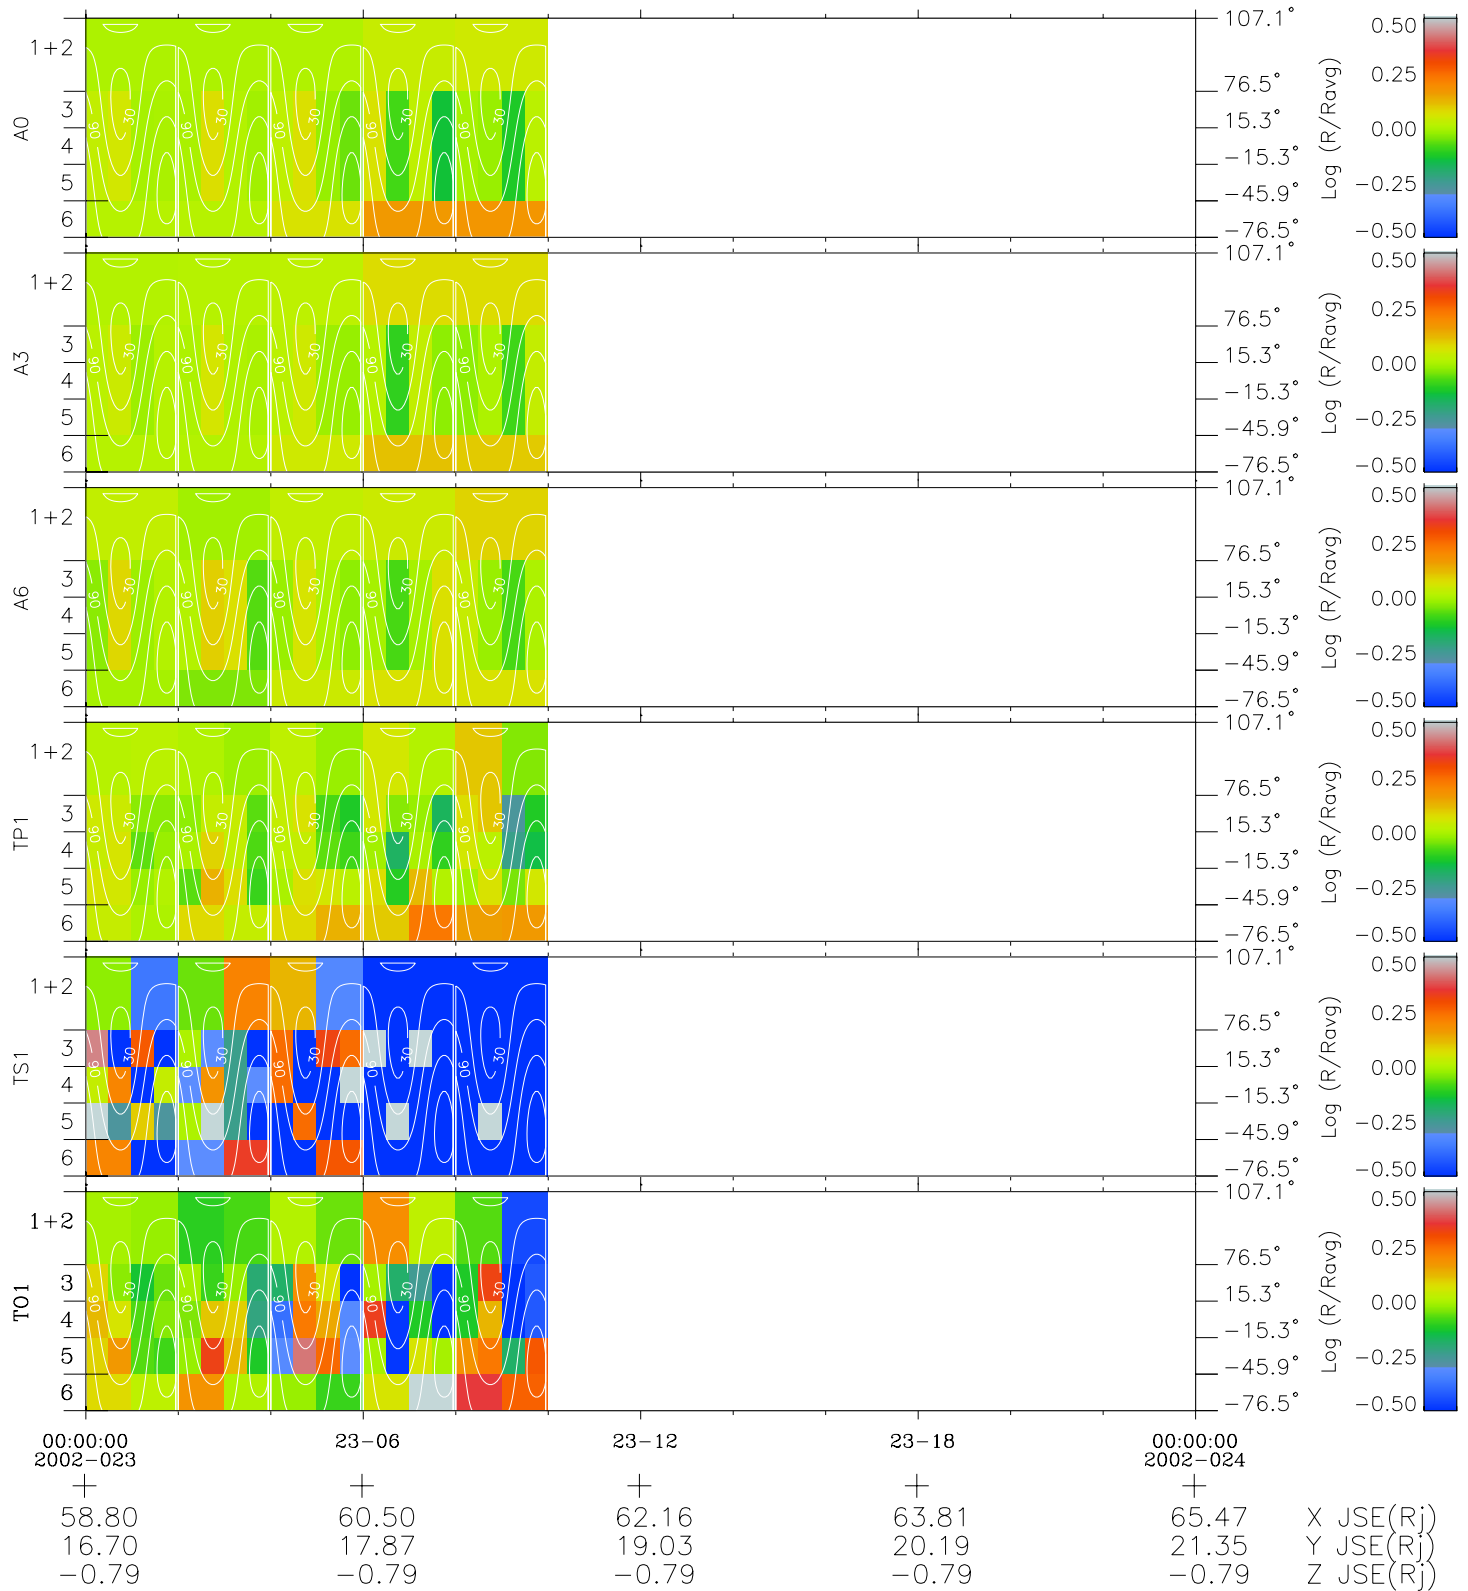

Galileo EPD Real Time All-Sky Anisotropies 02023

Software Version: RTSKY_MEAN V 1.20
 Data Production: 28-00-02
 Plot Production: Mon Jan 28 02:02:33 2002
 Color File: wondr3
 Geofactor File: 1.1

- ◇ = Jupiter look direction
- = Corotation look direction