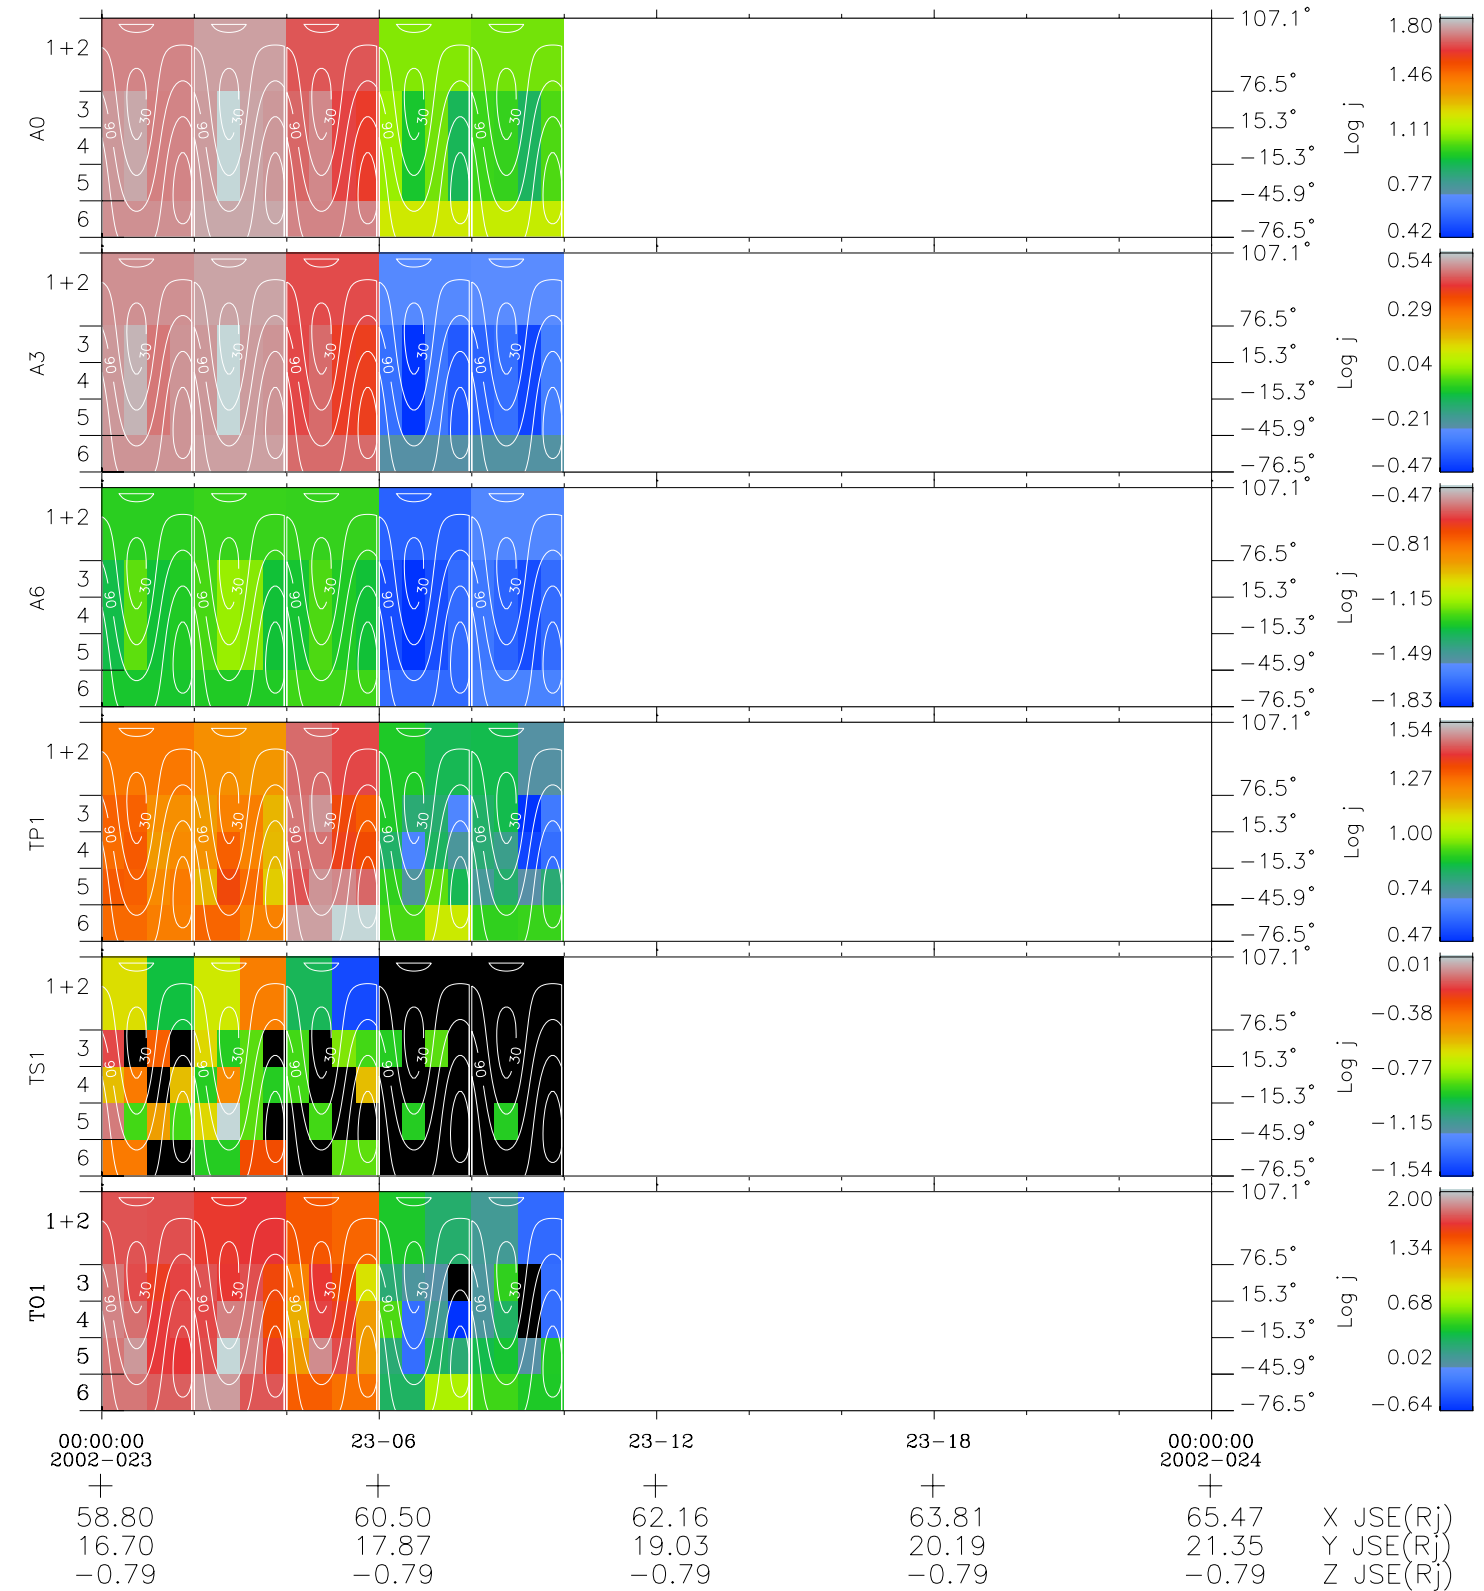

Galileo EPD Real Time All-Sky Anisotropies 02023

Software Version: RTSKY_FLUX V 1.20
 Data Production: 28-00-02
 Plot Production: Mon Jan 28 02:02:40 2002
 Color File: wondr3
 Geofactor File: 1.1

- ◇ = Jupiter look direction
- = Corotation look direction