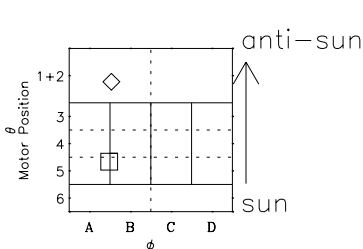

Galileo EPD Real-Time Six-Sector 02023

Software Version: RTLINE_R6 V 1.20
Data Production: 28-00-02
Plot Production: Mon Jan 28 02:03:34 2002

- ◇ = Jupiter look direction
- = Corotation look direction