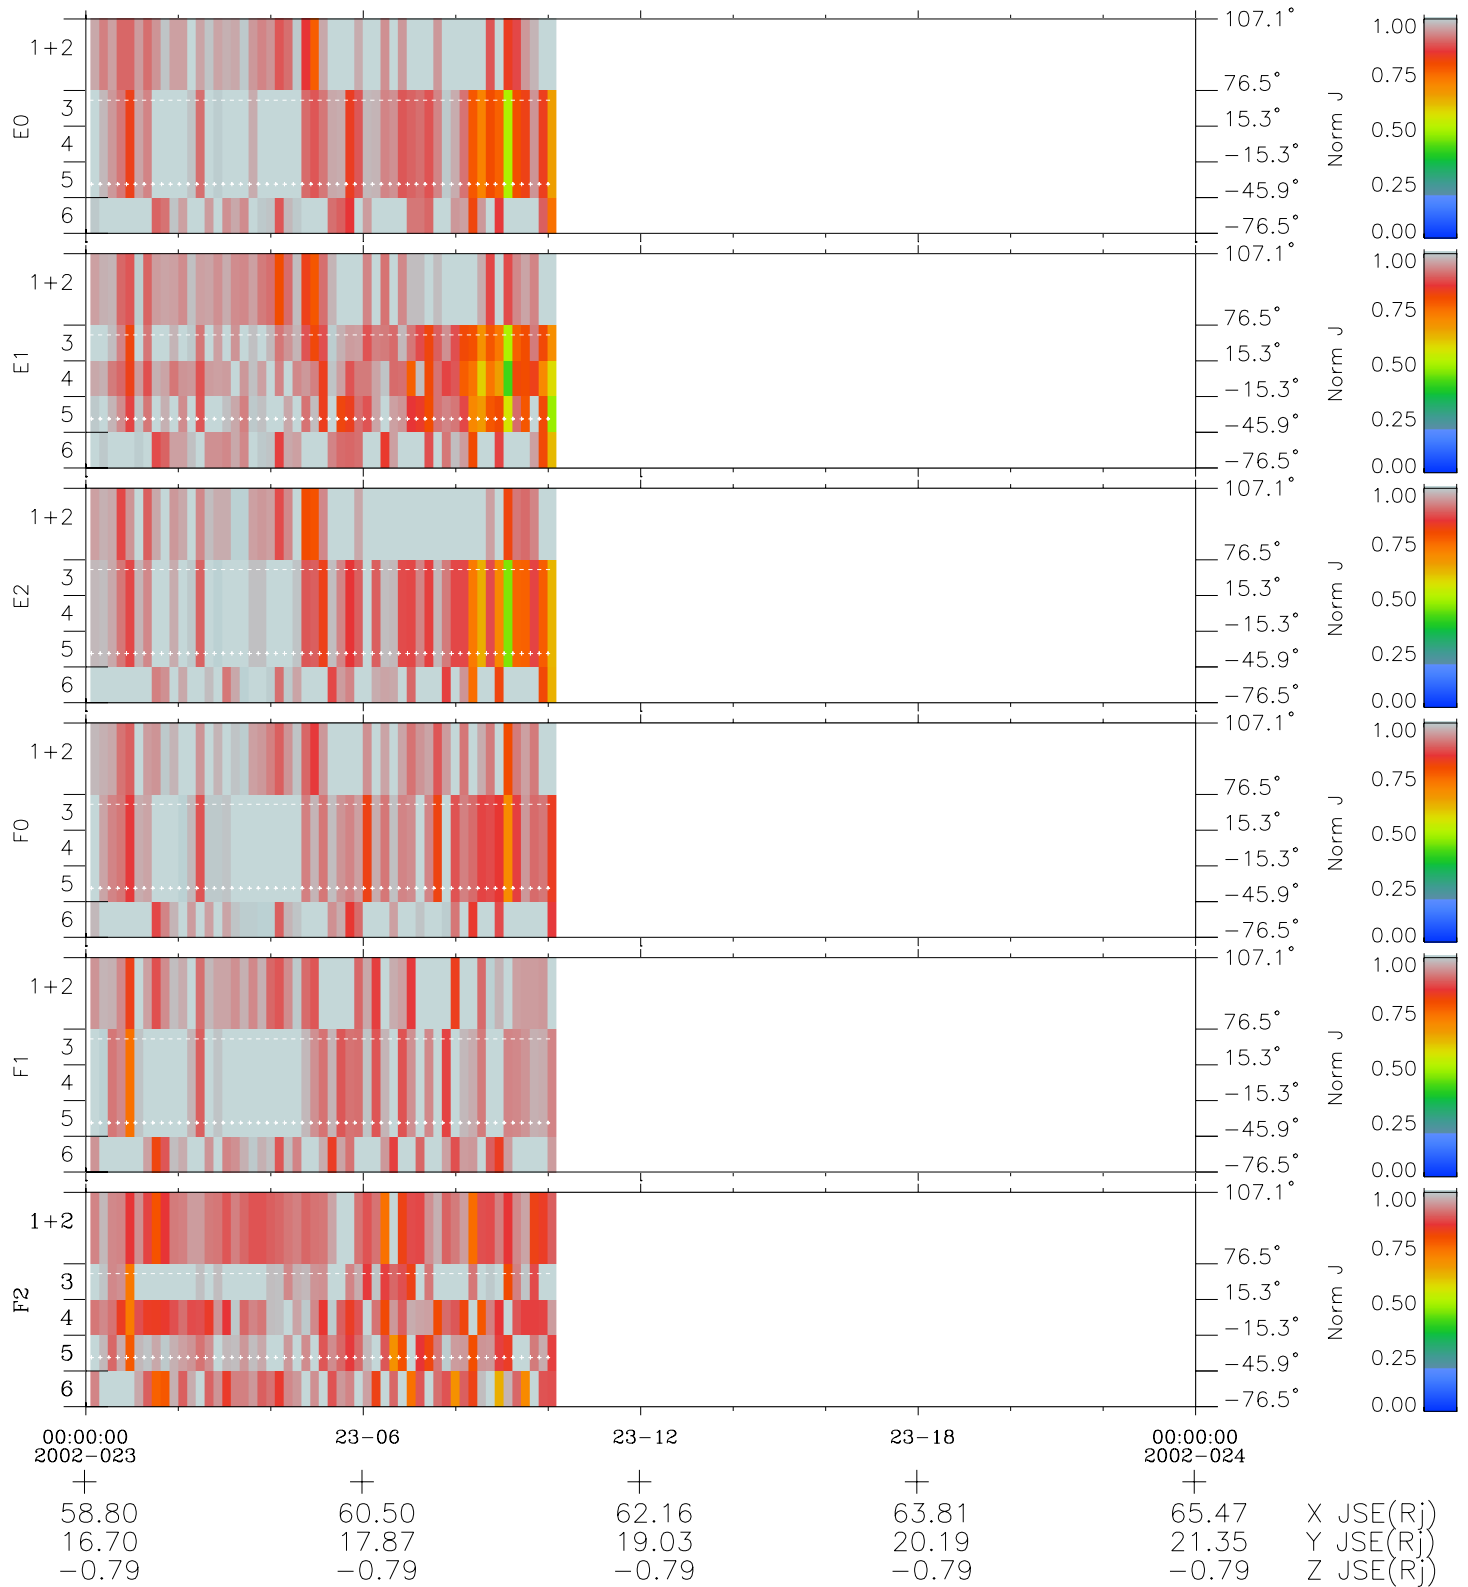

Galileo EPD Real Elevation Anisotropies 02023

Software Version: RTELEV_NORM V 1.20
Data Production: 28-00-02
Plot Production: Mon Jan 28 02:03:09 2002
Color File: wondr3
Geofactor File: 1.1

- ◇ = Jupiter look direction
- = Corotation look direction