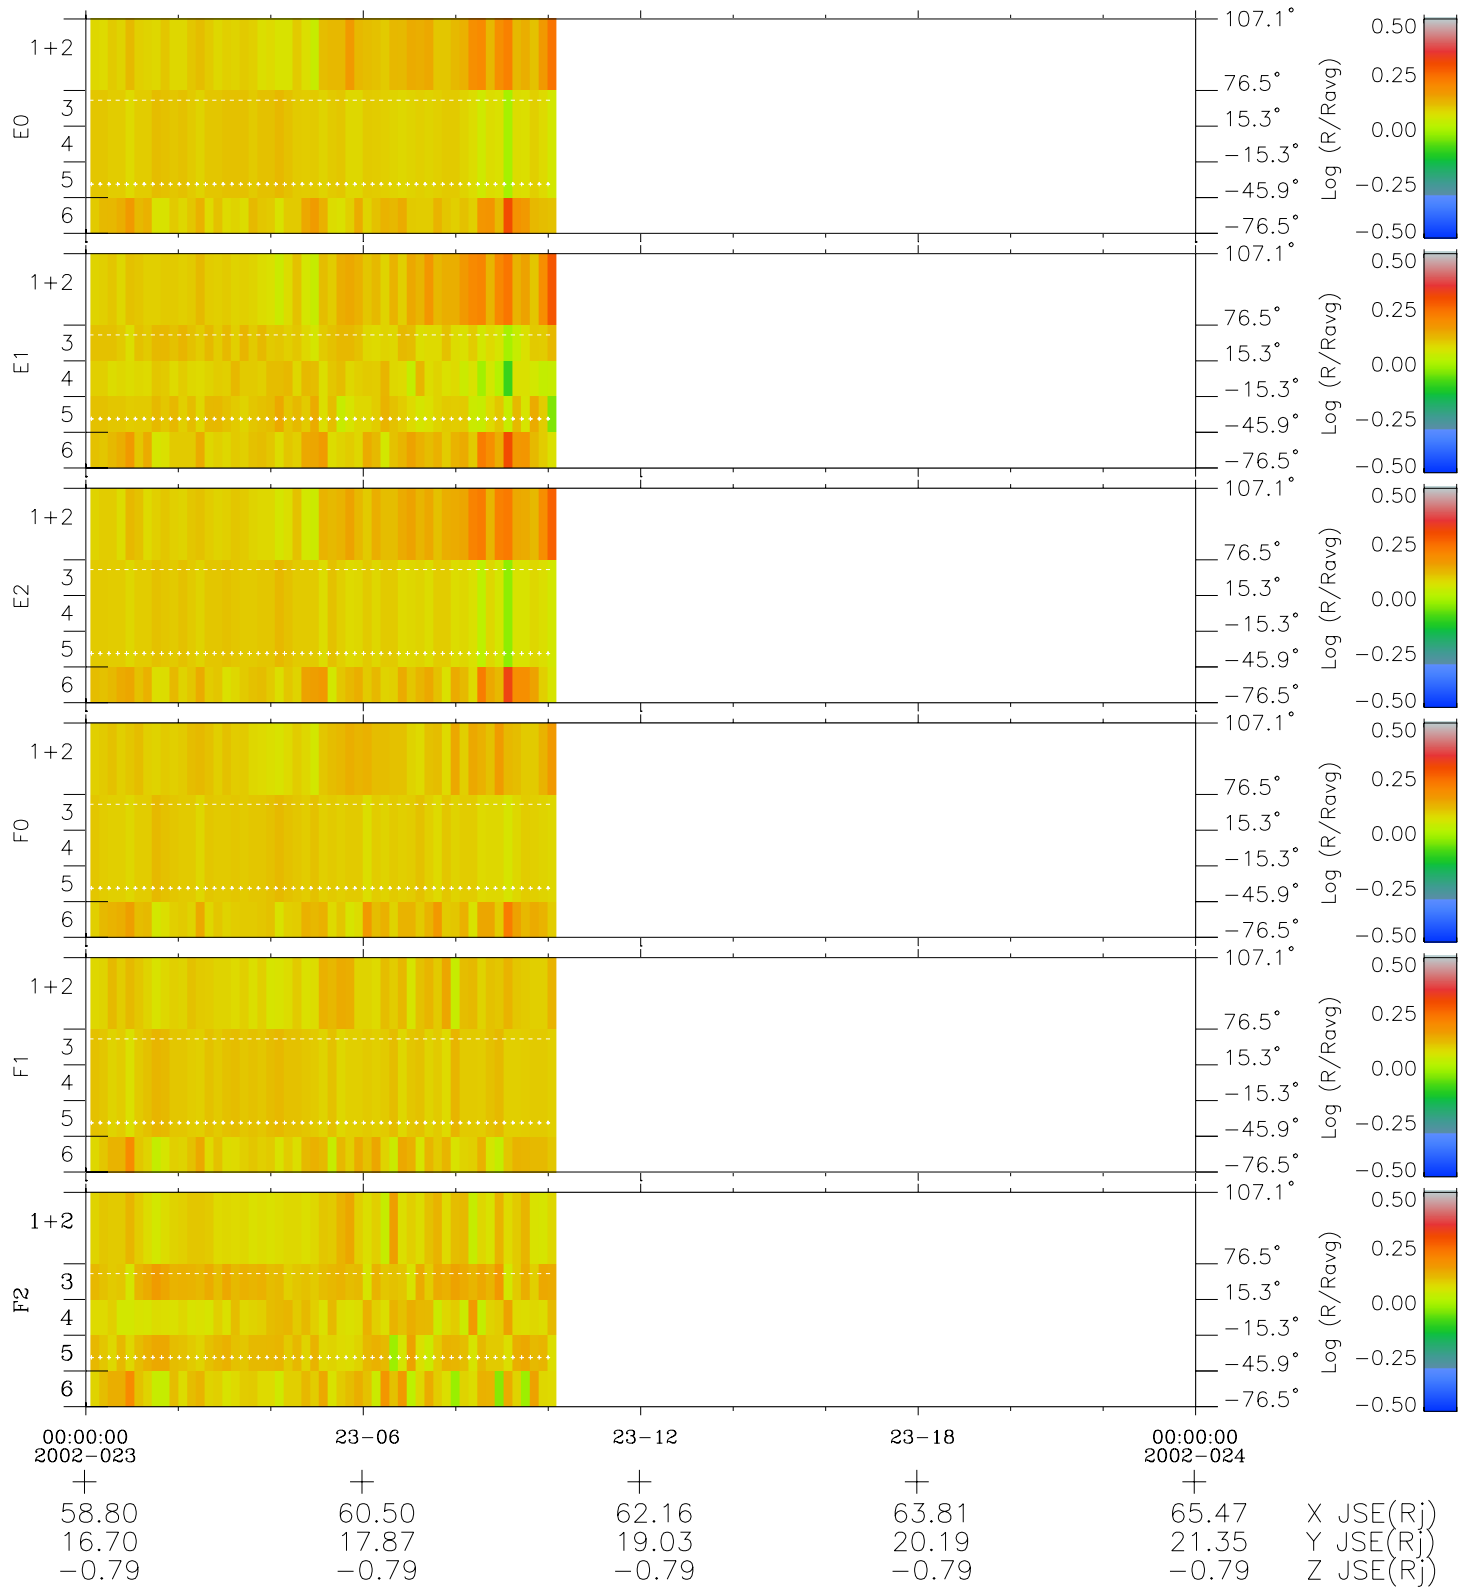

Galileo EPD Real Elevation Anisotropies 02023

Software Version: RTELEV_MEAN V 1.20
 Data Production: 28-00-02
 Plot Production: Mon Jan 28 02:02:56 2002
 Color File: wondr3
 Geofactor File: 1.1

- ◇ = Jupiter look direction
- = Corotation look direction