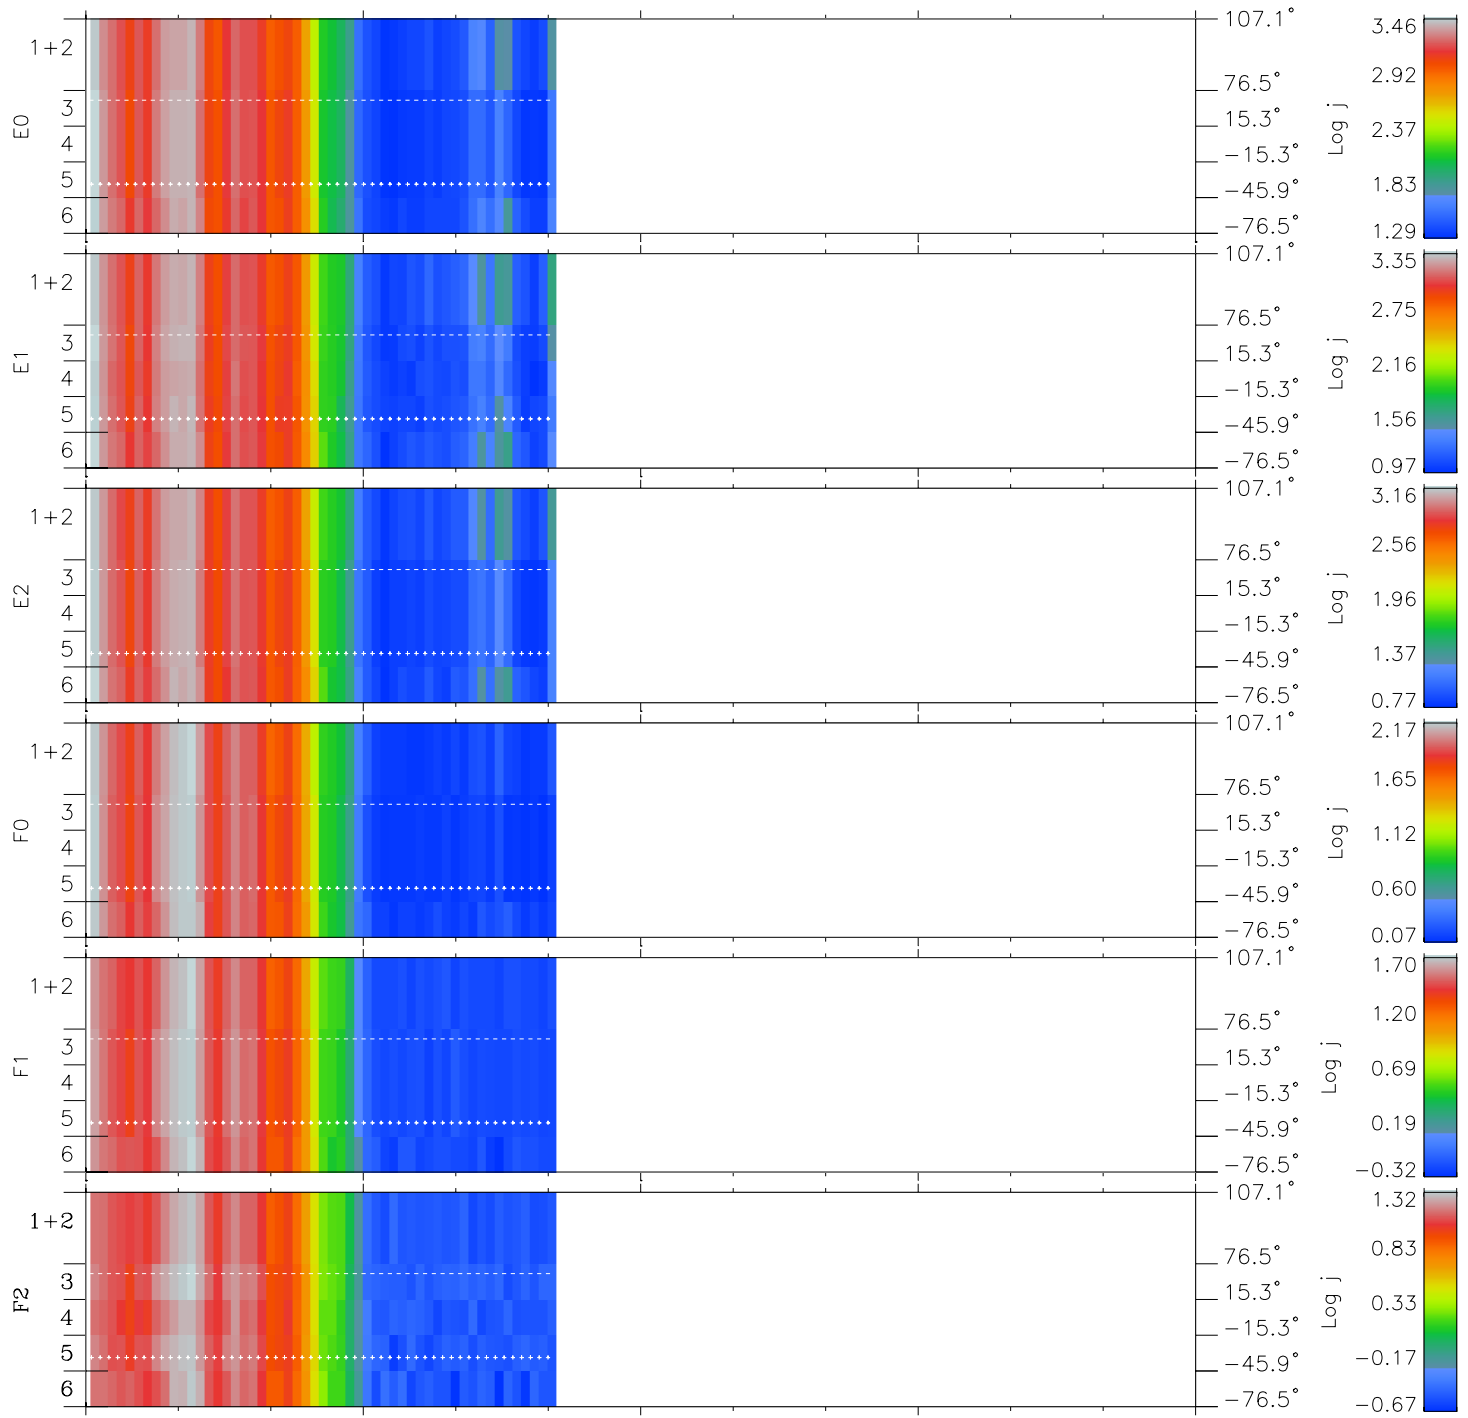

Galileo EPD Real Elevation Anisotropies 02023

Software Version: RTELEV_FLUX V 1.20
 Data Production: 28-00-02
 Plot Production: Mon Jan 28 02:03:02 2002
 Color File: wondr3
 Geofactor File: 1.1

Time	58.80	60.50	62.16	63.81	65.47	X JSE(R _j)
00:00:00 2002-023	+	+	+	+	+	
	16.70	17.87	19.03	20.19	21.35	Y JSE(R _j)
	-0.79	-0.79	-0.79	-0.79	-0.79	Z JSE(R _j)

- ◇ = Jupiter look direction
- = Corotation look direction