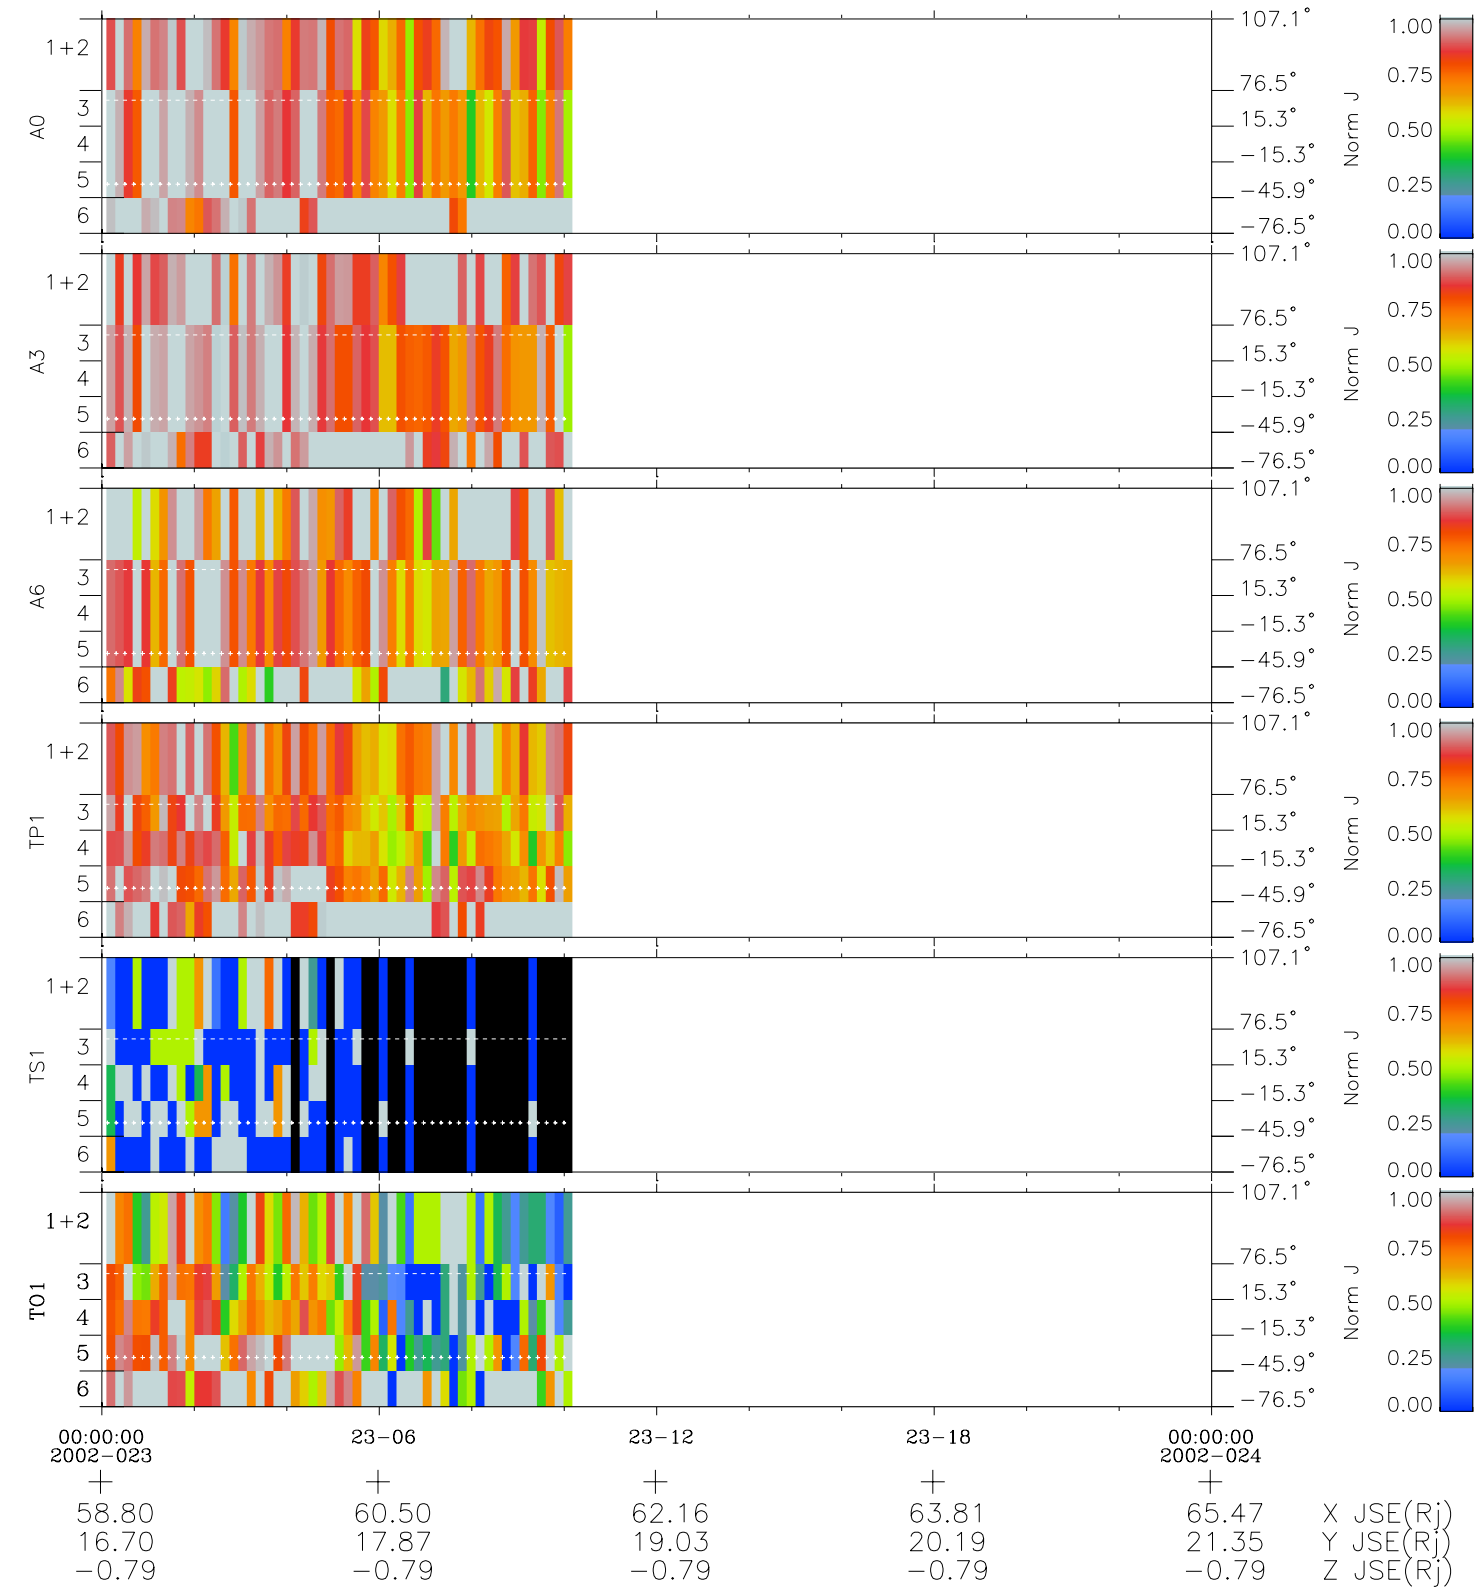

# Galileo EPD Real Elevation Anisotropies 02023

Software Version: RTELEV\_NORM V 1.20  
Data Production: 28-00-02  
Plot Production: Mon Jan 28 02:03:06 2002  
Color File: wondr3  
Geofactor File: 1.1

- ◇ = Jupiter look direction
- = Corotation look direction