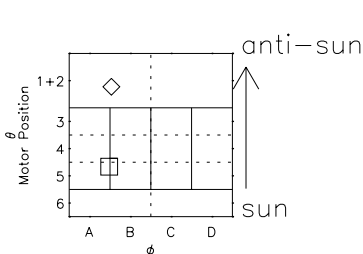

# Galileo EPD Real Elevation Anisotropies 02023

Software Version: RTELEV\_NORM V 1.20  
Data Production: 28-00-02  
Plot Production: Mon Jan 28 02:03:06 2002  
Color File: wondr3  
Geofactor File: 1.1

- ◇ = Jupiter look direction
- = Corotation look direction