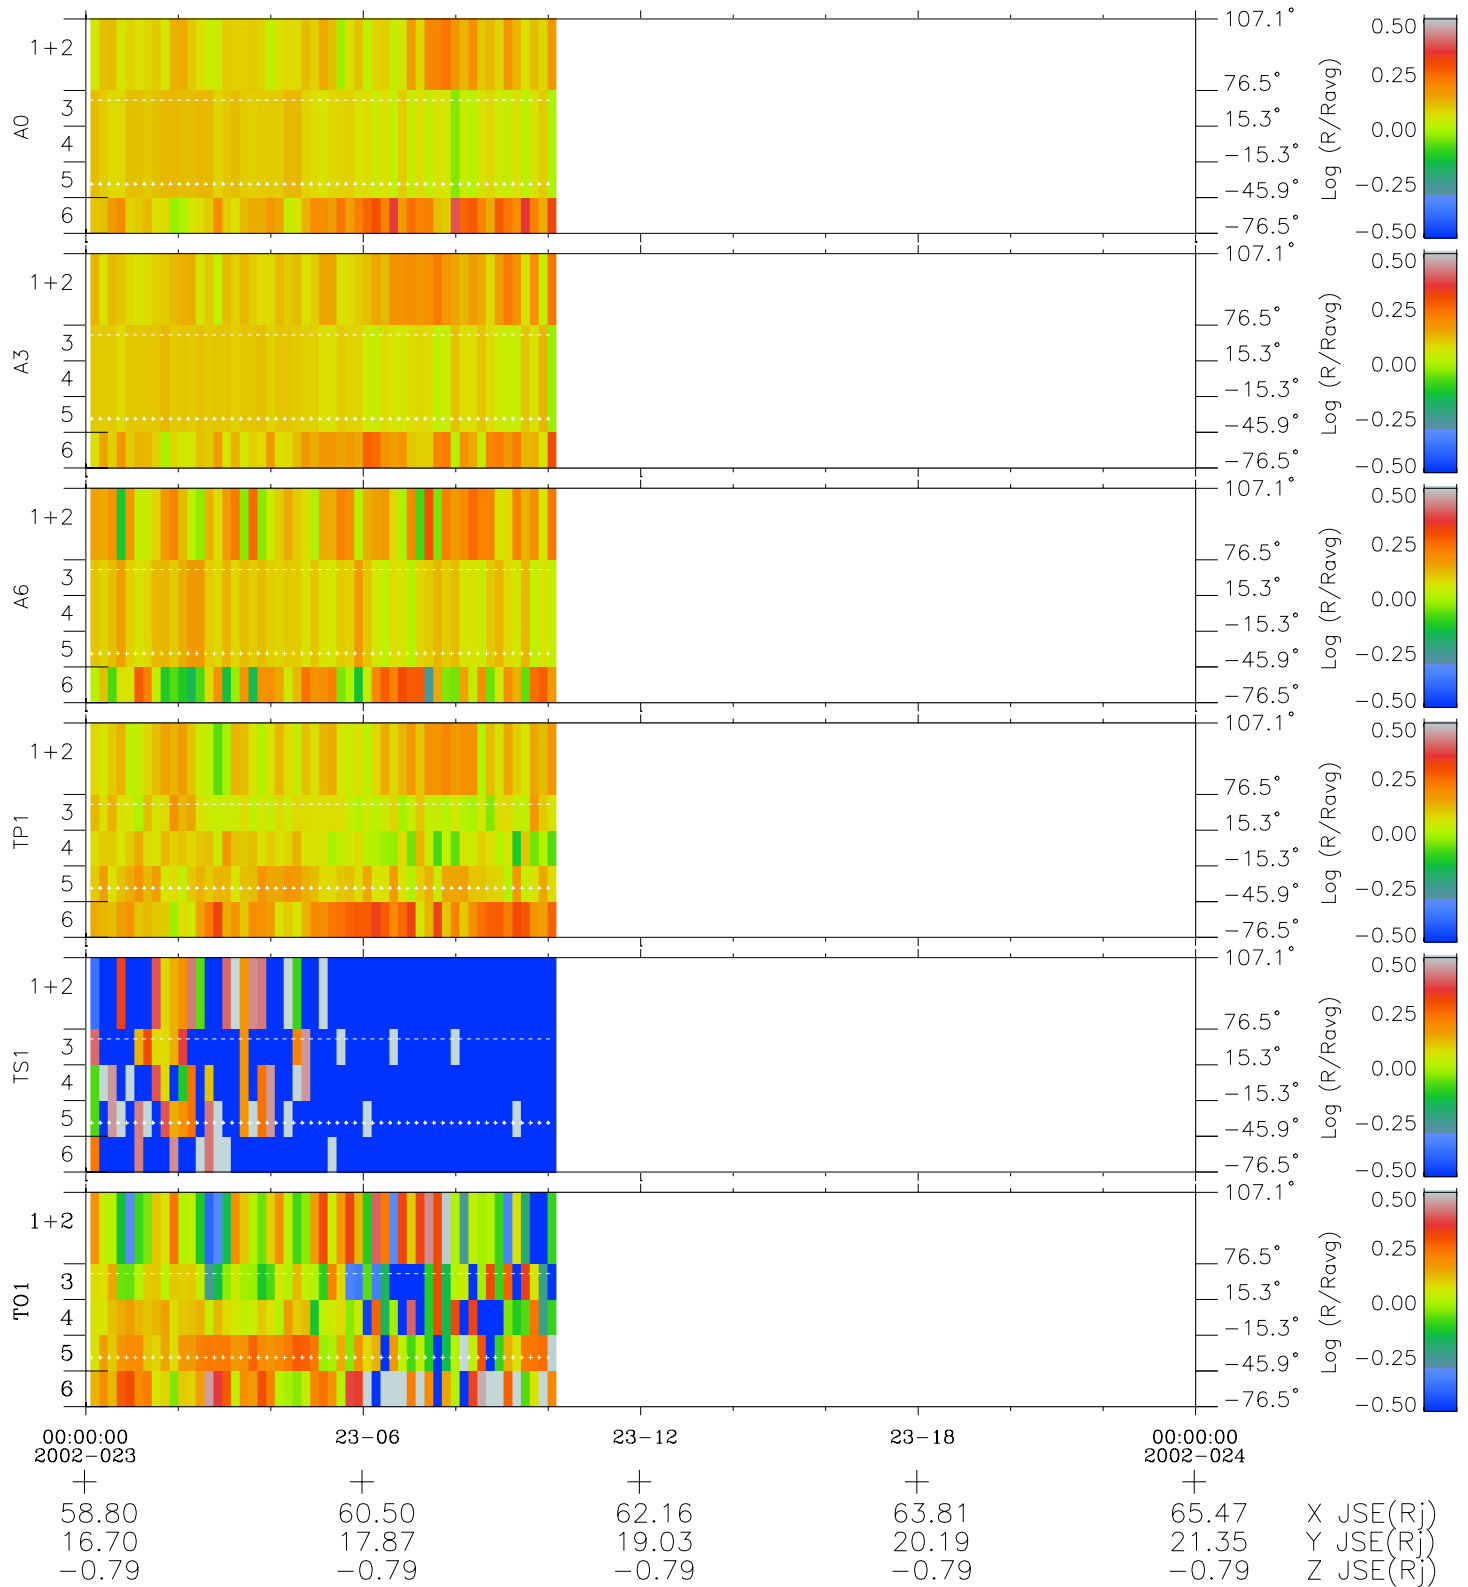

# Galileo EPD Real Elevation Anisotropies 02023

Software Version: RTELEV\_MEAN V 1.20  
Data Production: 28-00-02  
Plot Production: Mon Jan 28 02:02:54 2002  
Color File: wondr3  
Geofactor File: 1.1

- ◇ = Jupiter look direction
- = Corotation look direction