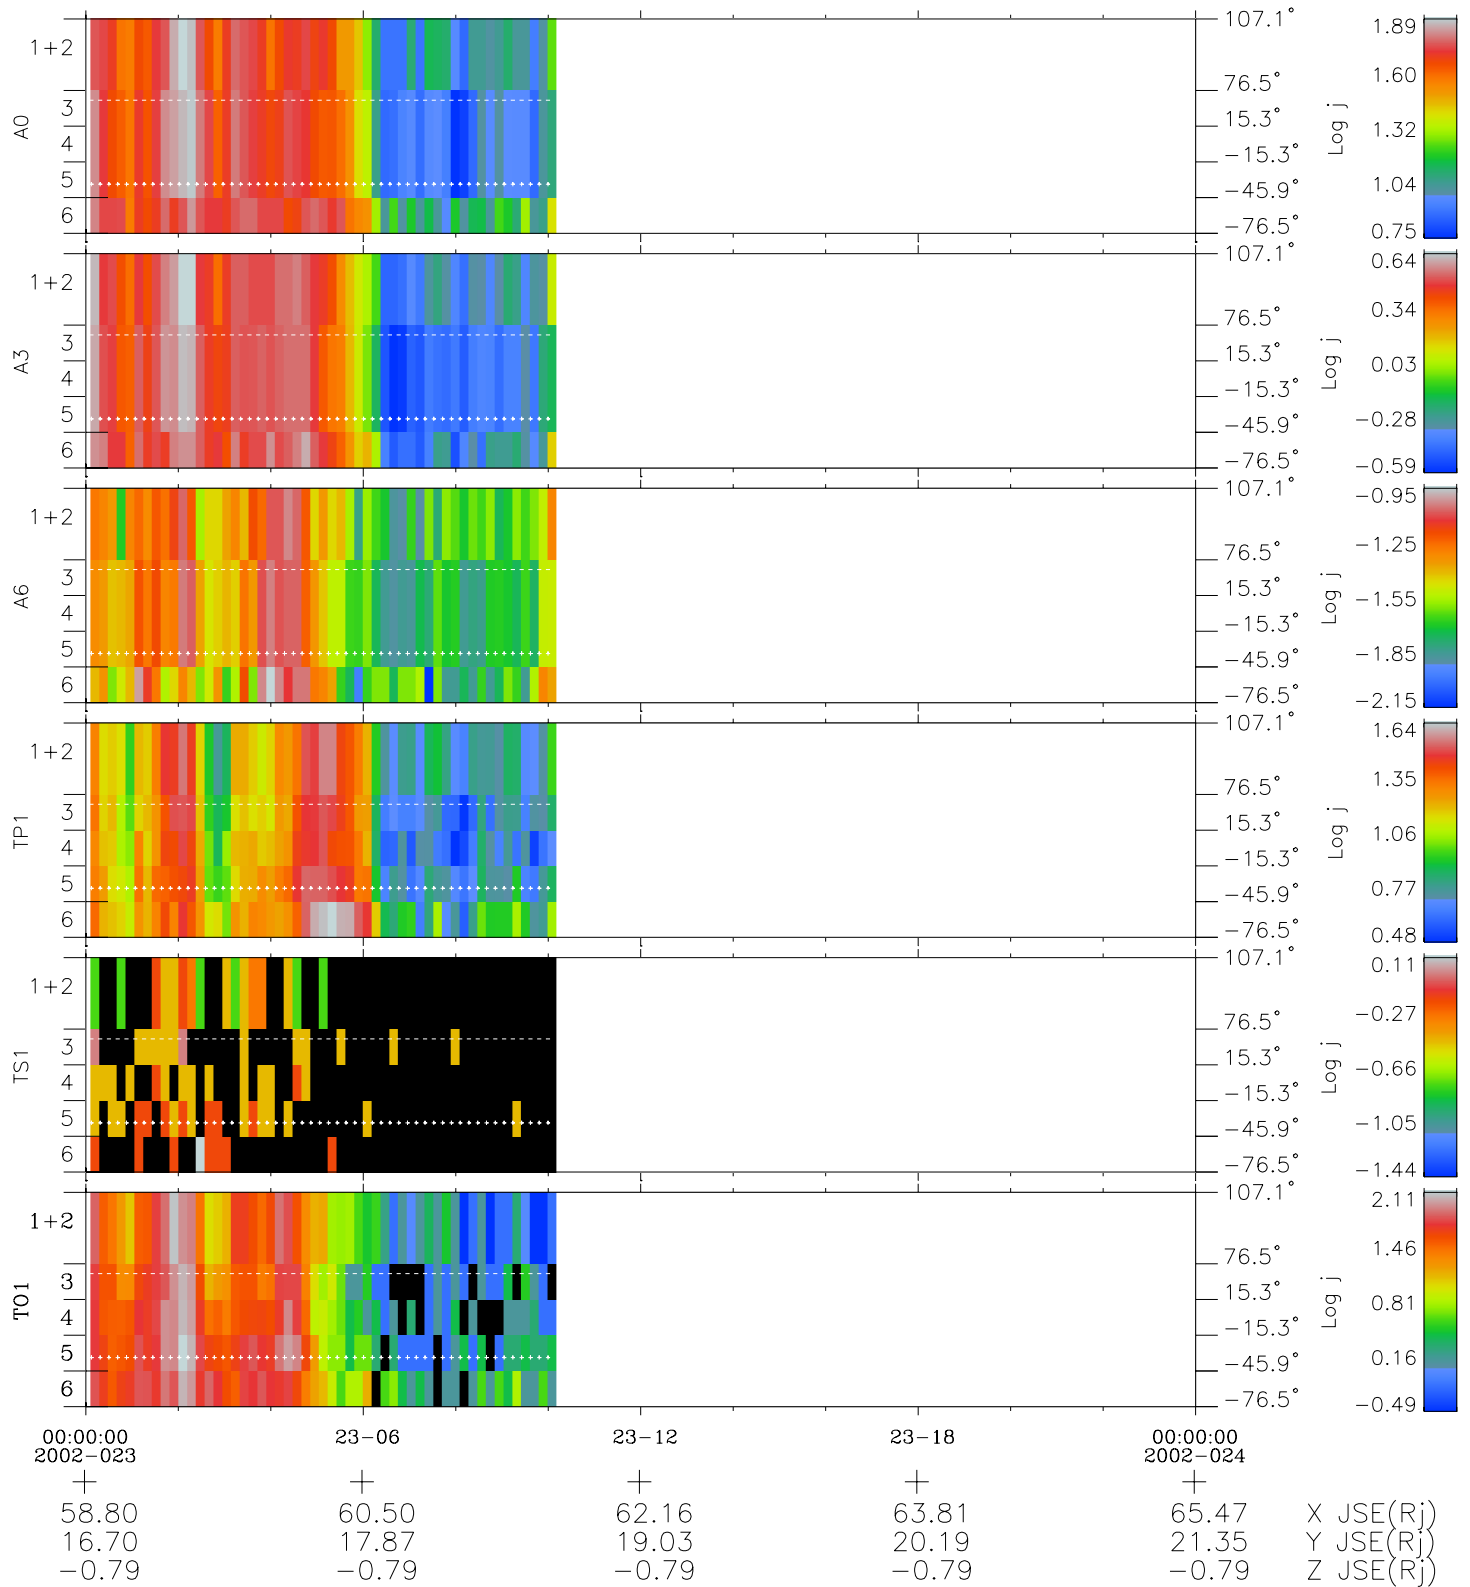

Galileo EPD Real Elevation Anisotropies 02023

Software Version: RTELEV_FLUX V 1.20
Data Production: 28-00-02
Plot Production: Mon Jan 28 02:03:00 2002
Color File: wondr3
Geofactor File: 1.1

- ◇ = Jupiter look direction
- = Corotation look direction