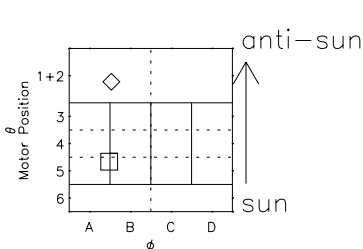

Galileo EPD Real Elevation Anisotropies 02023

Software Version: RTELEV_FLUX V 1.20
Data Production: 28-00-02
Plot Production: Mon Jan 28 02:03:00 2002
Color File: wondr3
Geofactor File: 1.1

- ◇ = Jupiter look direction
- = Corotation look direction