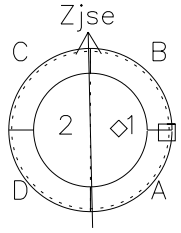

Galileo EPD Real Time Azimuth Anisotropies 02023

Software Version: RTAZIM_NORM V 1.20
 Data Production: 28-00-02
 Plot Production: Mon Jan 28 02:03:26 2002
 Color File: wondr3
 Geofactor File: 1.1

◇ = Jupiter look direction
 □ = Corotation look direction