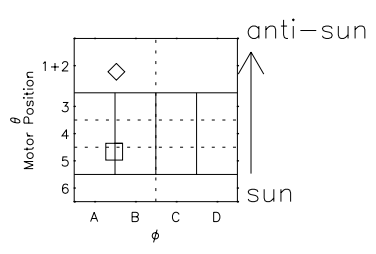

Galileo EPD Real Time Azimuth Anisotropies 02023

Software Version: RTAZIM_NORM V 1.20
 Data Production: 28-00-02
 Plot Production: Mon Jan 28 02:03:26 2002
 Color File: wondr3
 Geofactor File: 1.1

◇ = Jupiter look direction
 □ = Corotation look direction