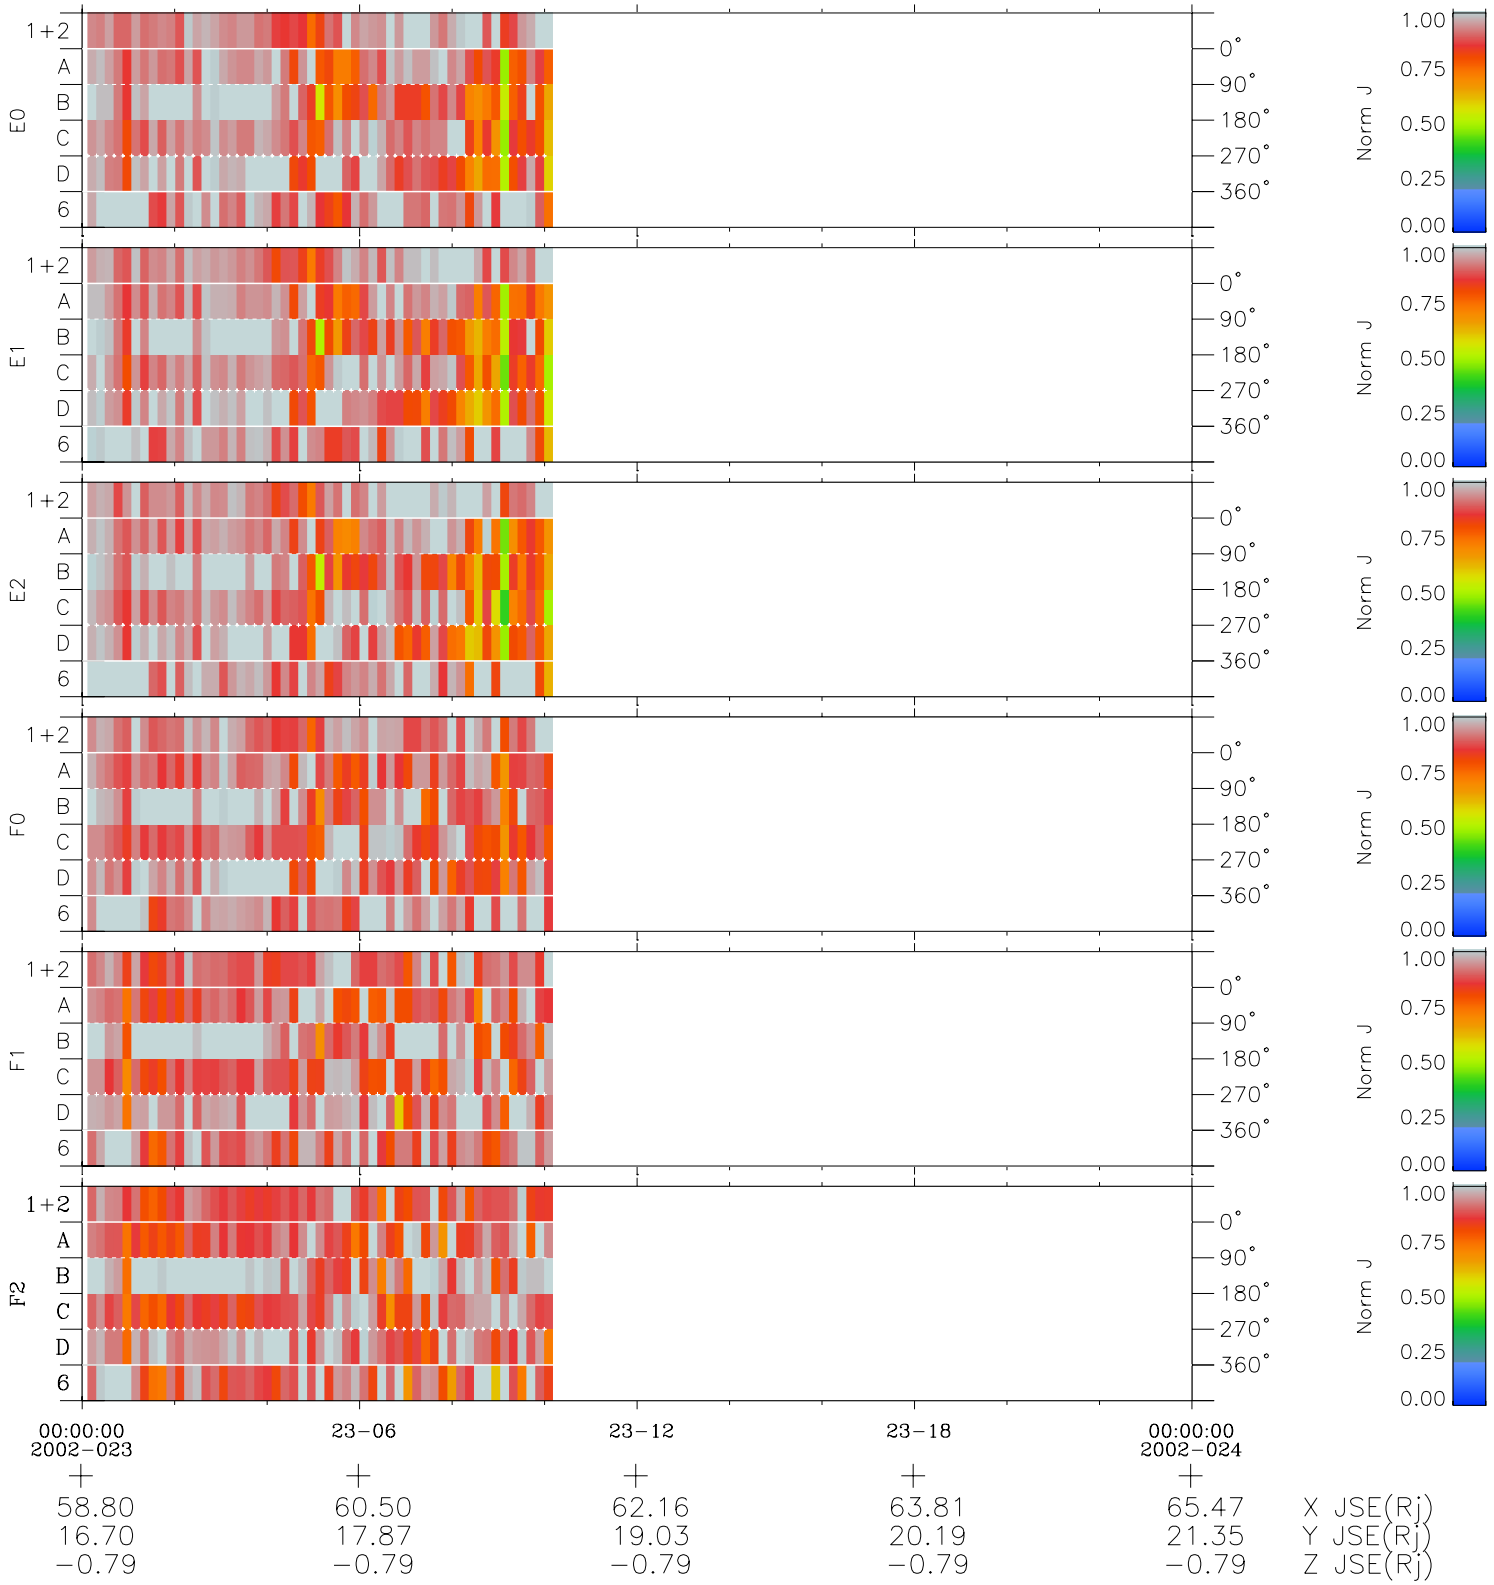

Galileo EPD Real Time Azimuth Anisotropies 02023

Software Version: RTAZIM_NORM V 1.20
 Data Production: 28-00-02
 Plot Production: Mon Jan 28 02:03:26 2002
 Color File: wondr3
 Geofactor File: 1.1

◇ = Jupiter look direction
 □ = Corotation look direction