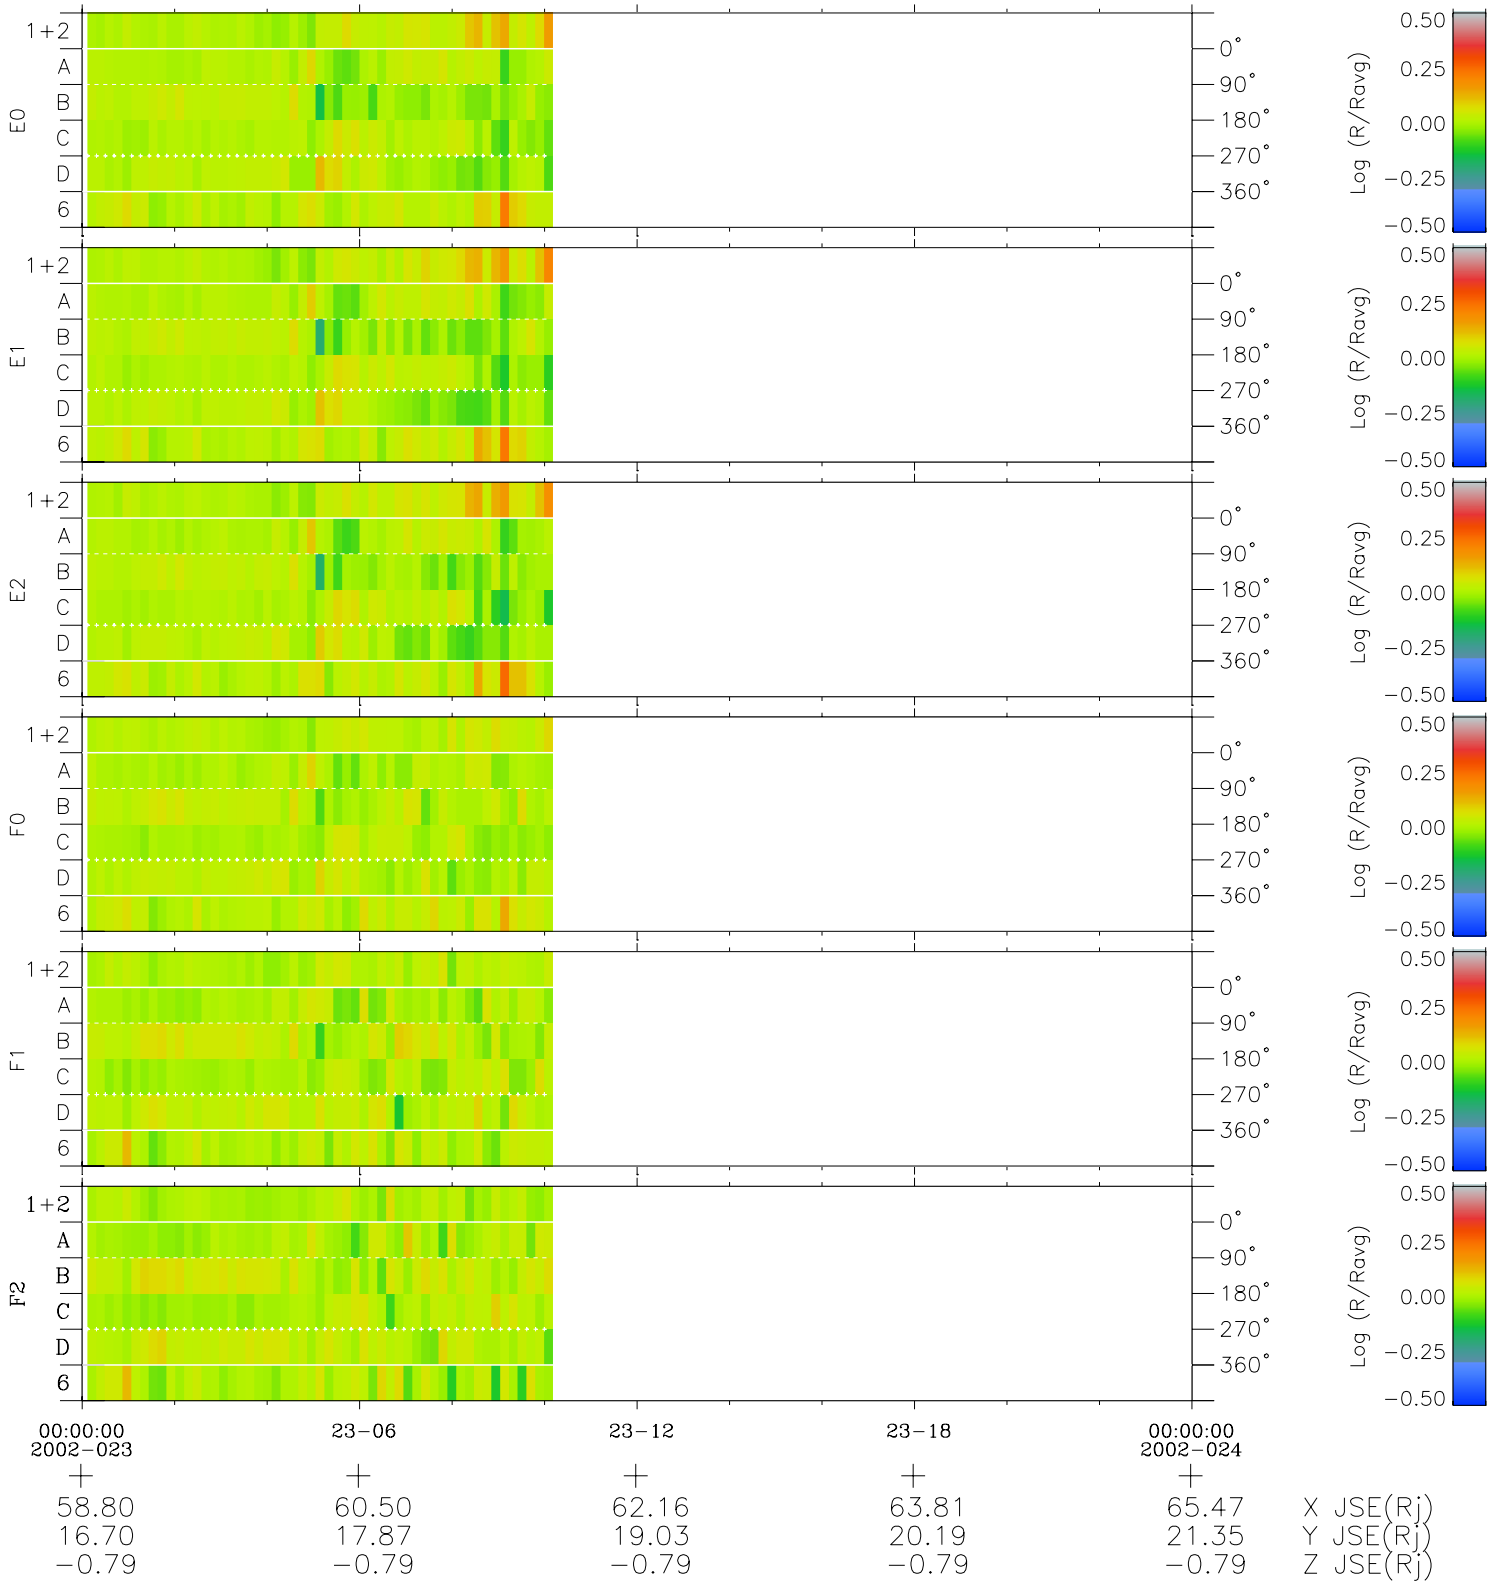

# Galileo EPD Real Time Azimuth Anisotropies 02023

Software Version: RTAZIM\_MEAN V 1.20  
 Data Production: 28-00-02  
 Plot Production: Mon Jan 28 02:03:15 2002  
 Color File: wondr3  
 Geofactor File: 1.1

◇ = Jupiter look direction  
 □ = Corotation look direction