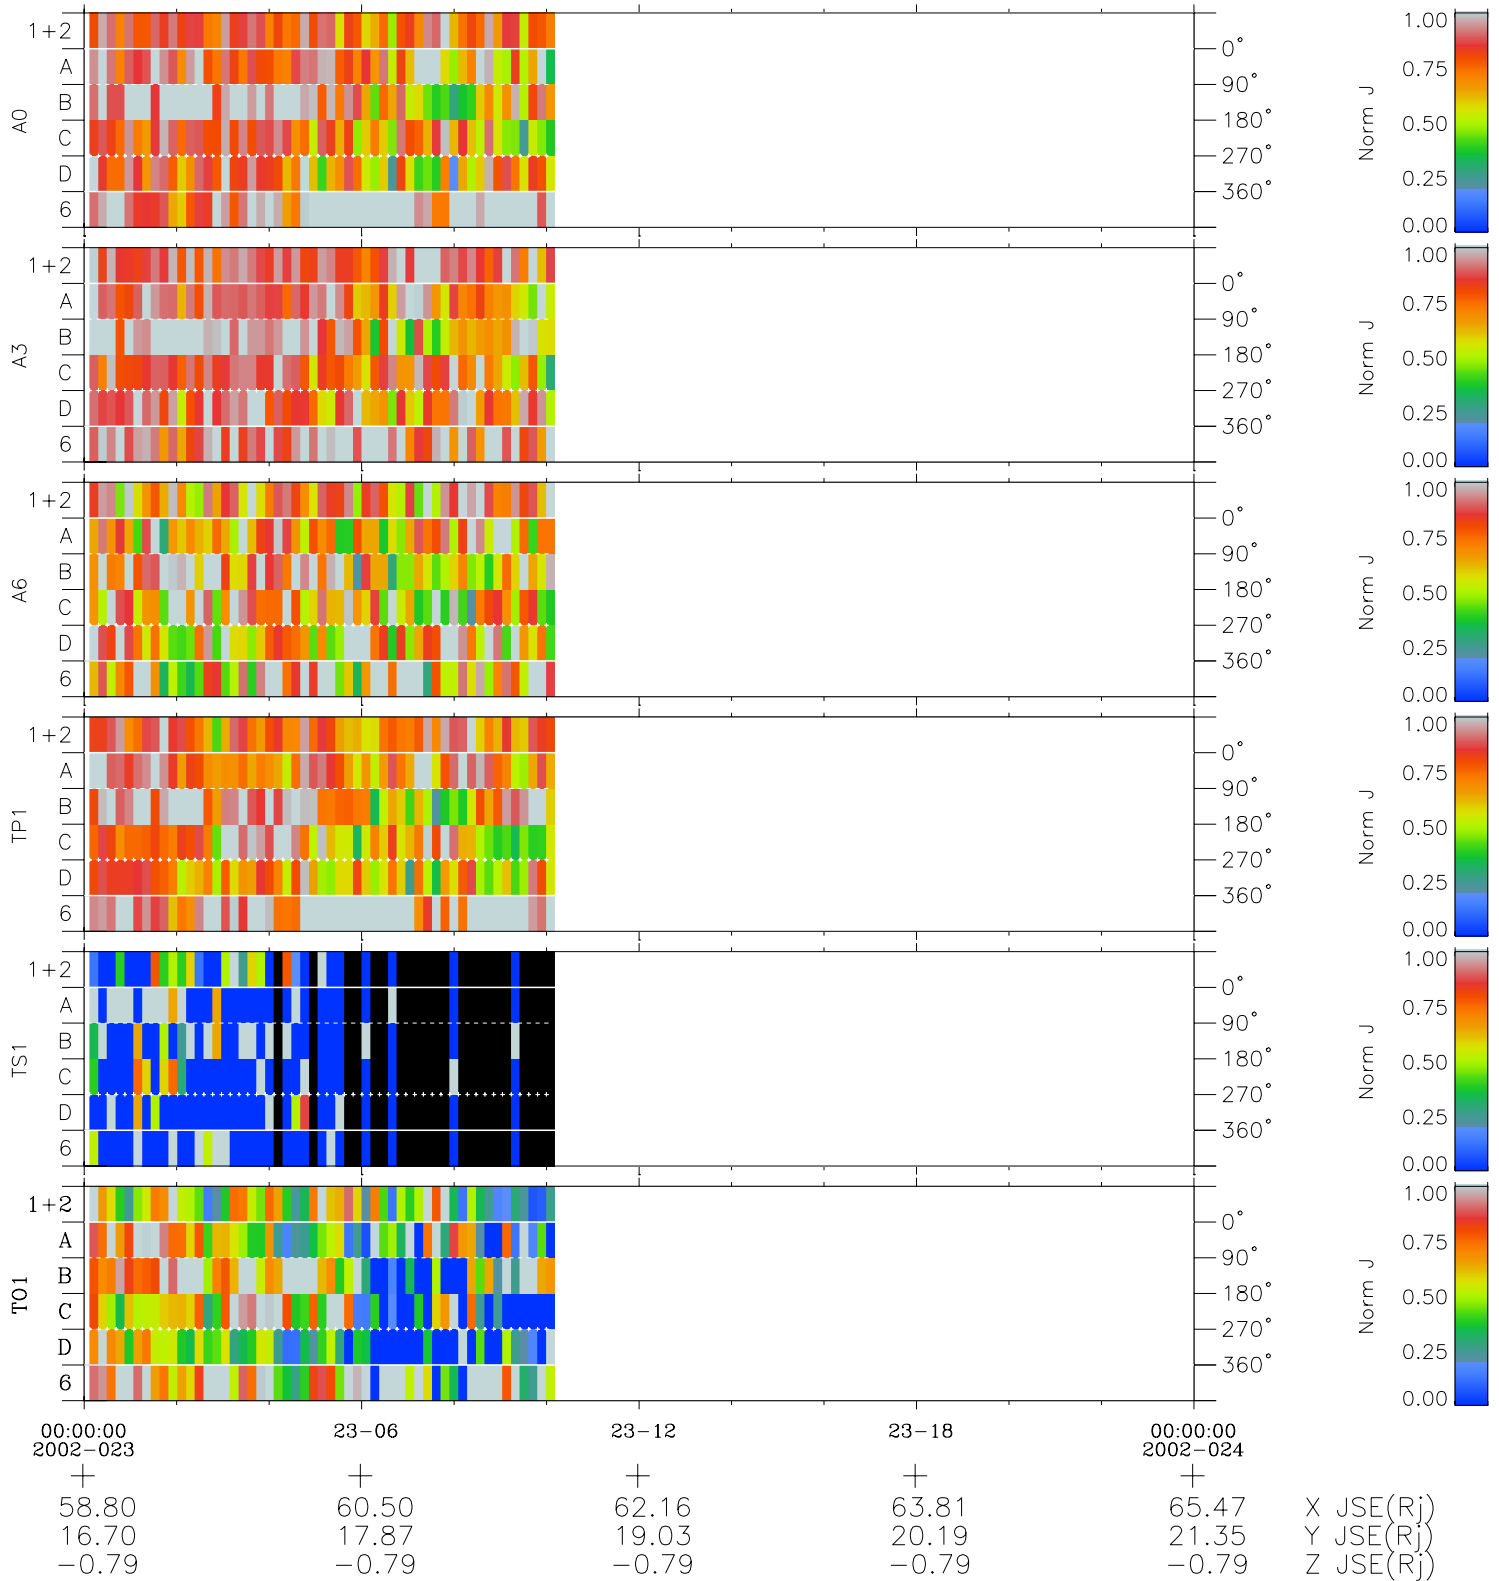

# Galileo EPD Real Time Azimuth Anisotropies 02023

Software Version: RTAZIM\_NORM V 1.20  
 Data Production: 28-00-02  
 Plot Production: Mon Jan 28 02:03:24 2002  
 Color File: wondr3  
 Geofactor File: 1.1

- ◇ = Jupiter look direction
- = Corotation look direction