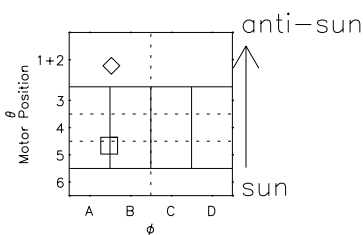

Galileo EPD Real Time Azimuth Anisotropies 02023

Software Version: RTAZIM_MEAN V 1.20
Data Production: 28-00-02
Plot Production: Mon Jan 28 02:03:12 2002
Color File: wondr3
Geofactor File: 1.1

- ◇ = Jupiter look direction
- = Corotation look direction