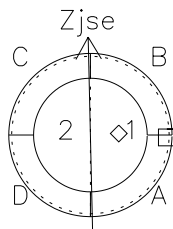

Galileo EPD Real Time Azimuth Anisotropies 02023

Software Version: RTAZIM_MEAN V 1.20
Data Production: 28-00-02
Plot Production: Mon Jan 28 02:03:12 2002
Color File: wondr3
Geofactor File: 1.1

- ◇ = Jupiter look direction
- = Corotation look direction