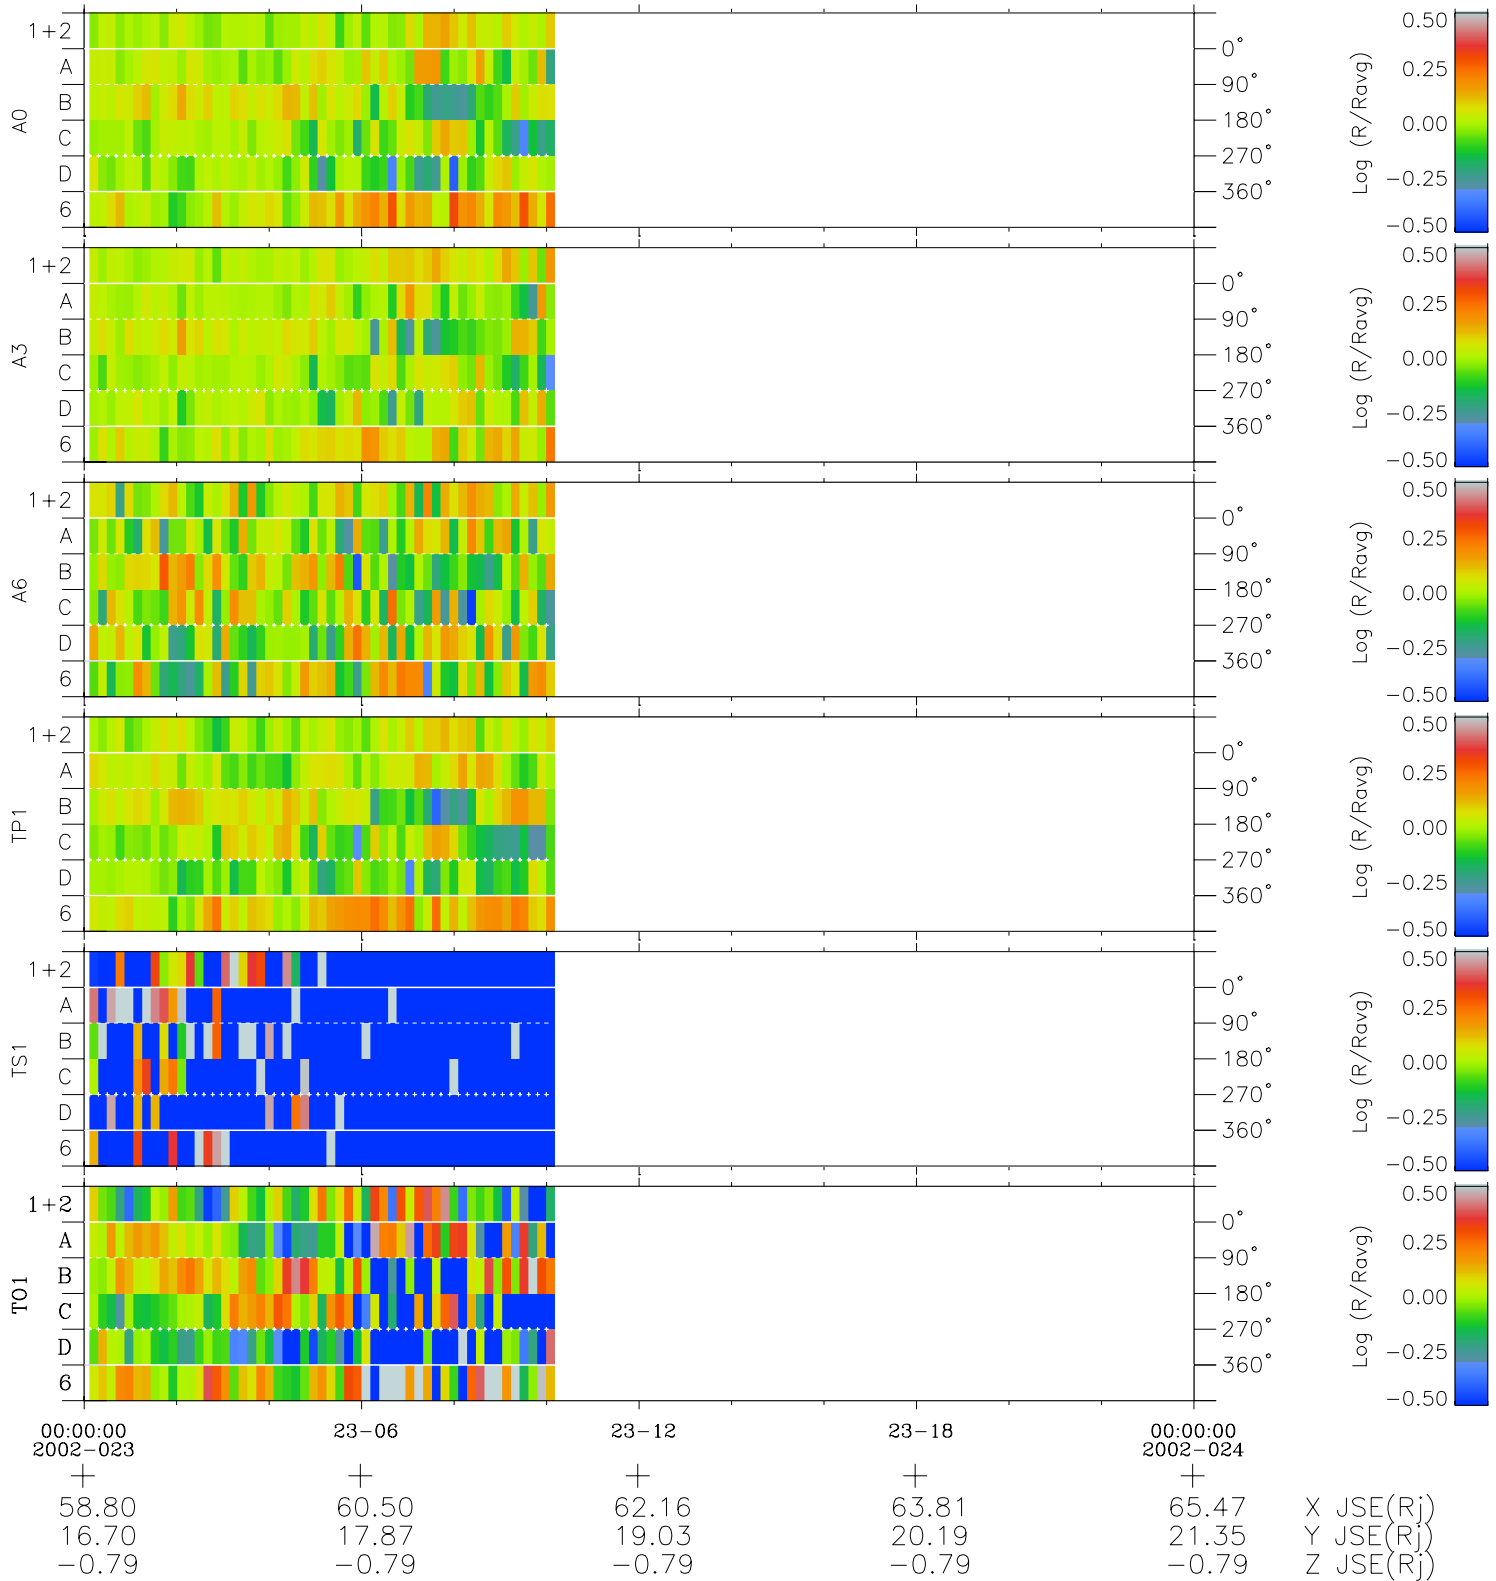

Galileo EPD Real Time Azimuth Anisotropies 02023

Software Version: RTAZIM_MEAN V 1.20
Data Production: 28-00-02
Plot Production: Mon Jan 28 02:03:12 2002
Color File: wondr3
Geofactor File: 1.1

- ◇ = Jupiter look direction
- = Corotation look direction