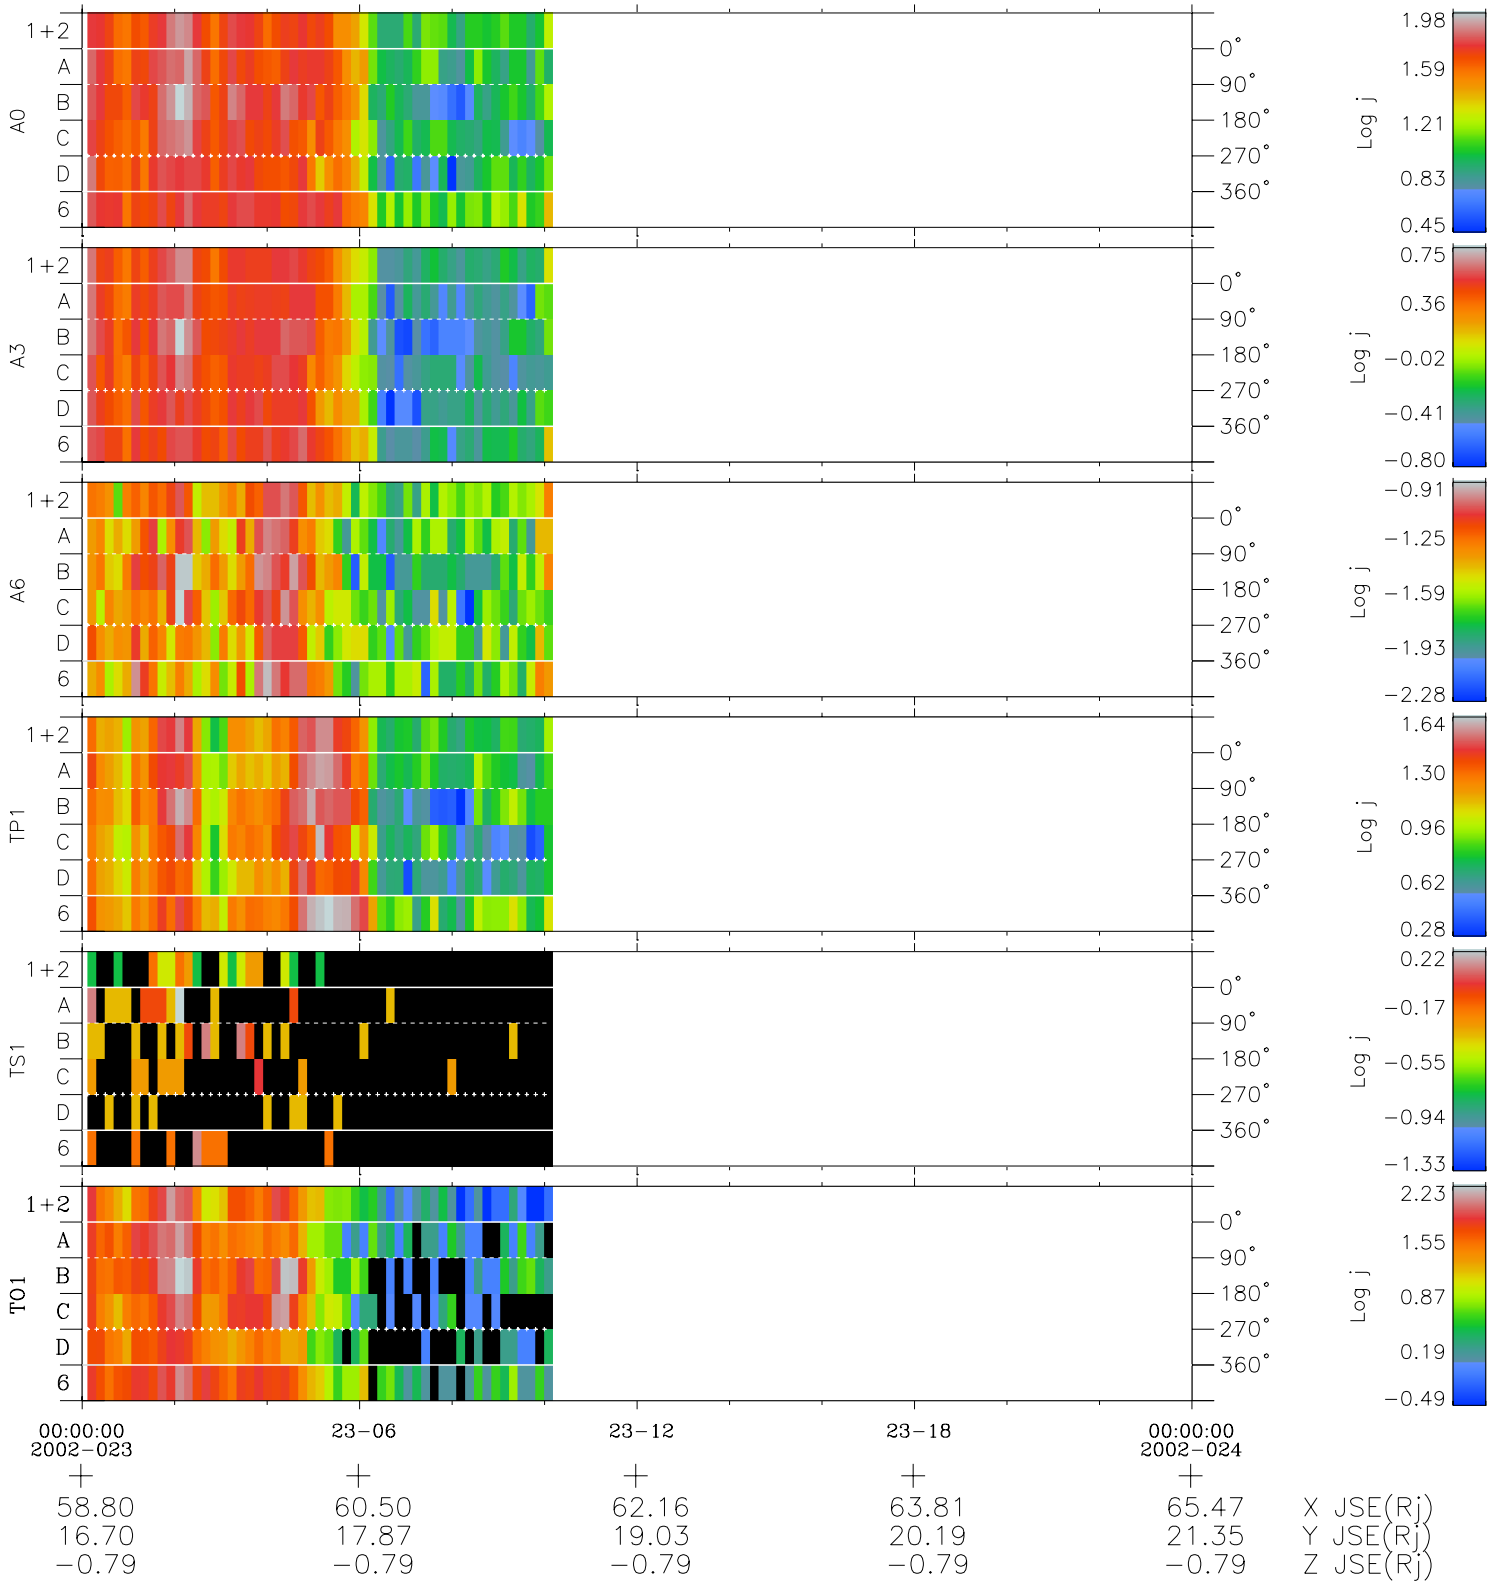

Galileo EPD Real Time Azimuth Anisotropies 02023

Software Version: RTAZIM_FLUX V 1.20
 Data Production: 28-00-02
 Plot Production: Mon Jan 28 02:03:18 2002
 Color File: wondr3
 Geofactor File: 1.1

◇ = Jupiter look direction
 □ = Corotation look direction