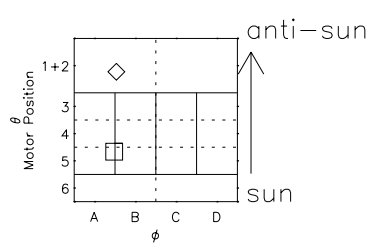

Galileo EPD Real Time Azimuth Anisotropies 02023

Software Version: RTAZIM_FLUX V 1.20
 Data Production: 28-00-02
 Plot Production: Mon Jan 28 02:03:18 2002
 Color File: wondr3
 Geofactor File: 1.1

◇ = Jupiter look direction
 □ = Corotation look direction