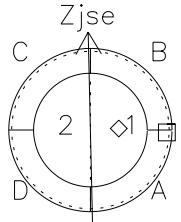

Galileo EPD Real Time Azimuth Anisotropies 02023

Software Version: RTAZIM_FLUX V 1.20
 Data Production: 28-00-02
 Plot Production: Mon Jan 28 02:03:18 2002
 Color File: wondr3
 Geofactor File: 1.1

◇ = Jupiter look direction
 □ = Corotation look direction