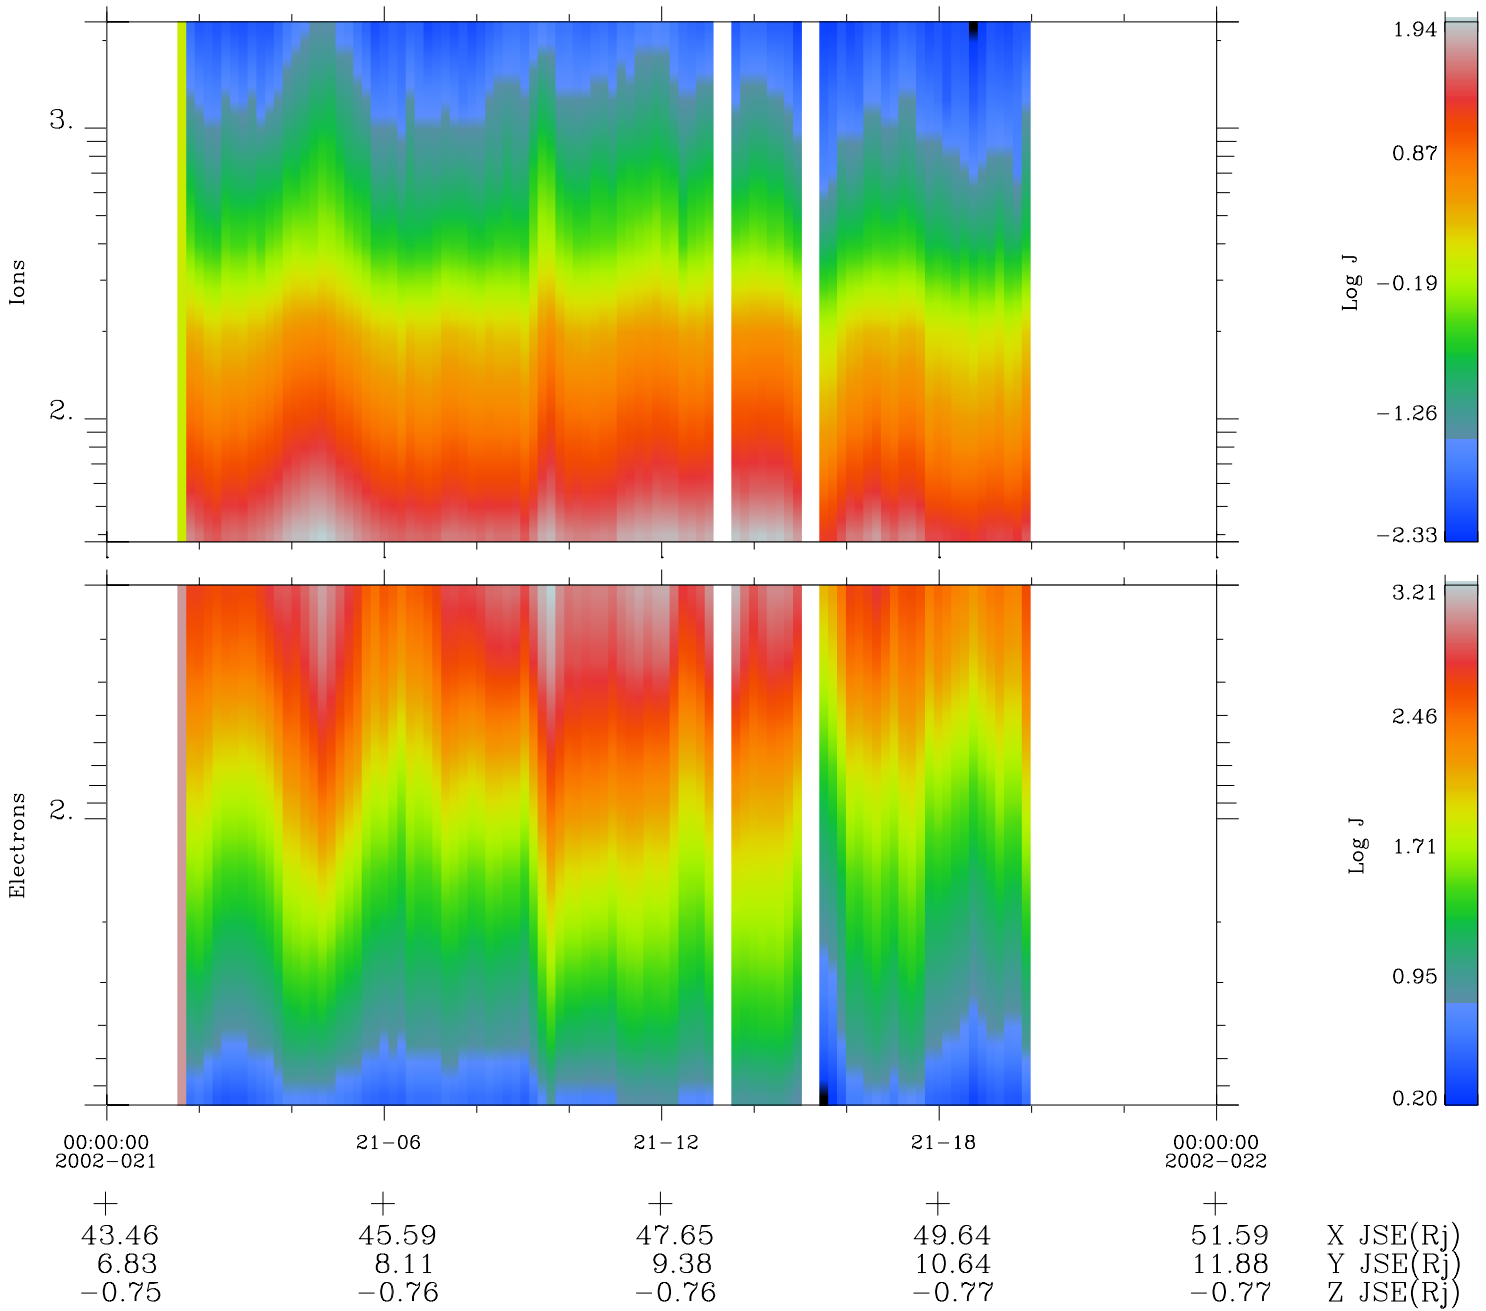

# Galileo EPD Real Time Omni Spectrum 02021

Software Version: RTSPEC\_OMNI V 1.20  
 Data Production: 23-00-02  
 Plot Production: Thu Jan 24 02:11:03 2002  
 Color File: wondr3  
 Geofactor File: 1.1

- ◇ = Jupiter look direction
- = Corotation look direction