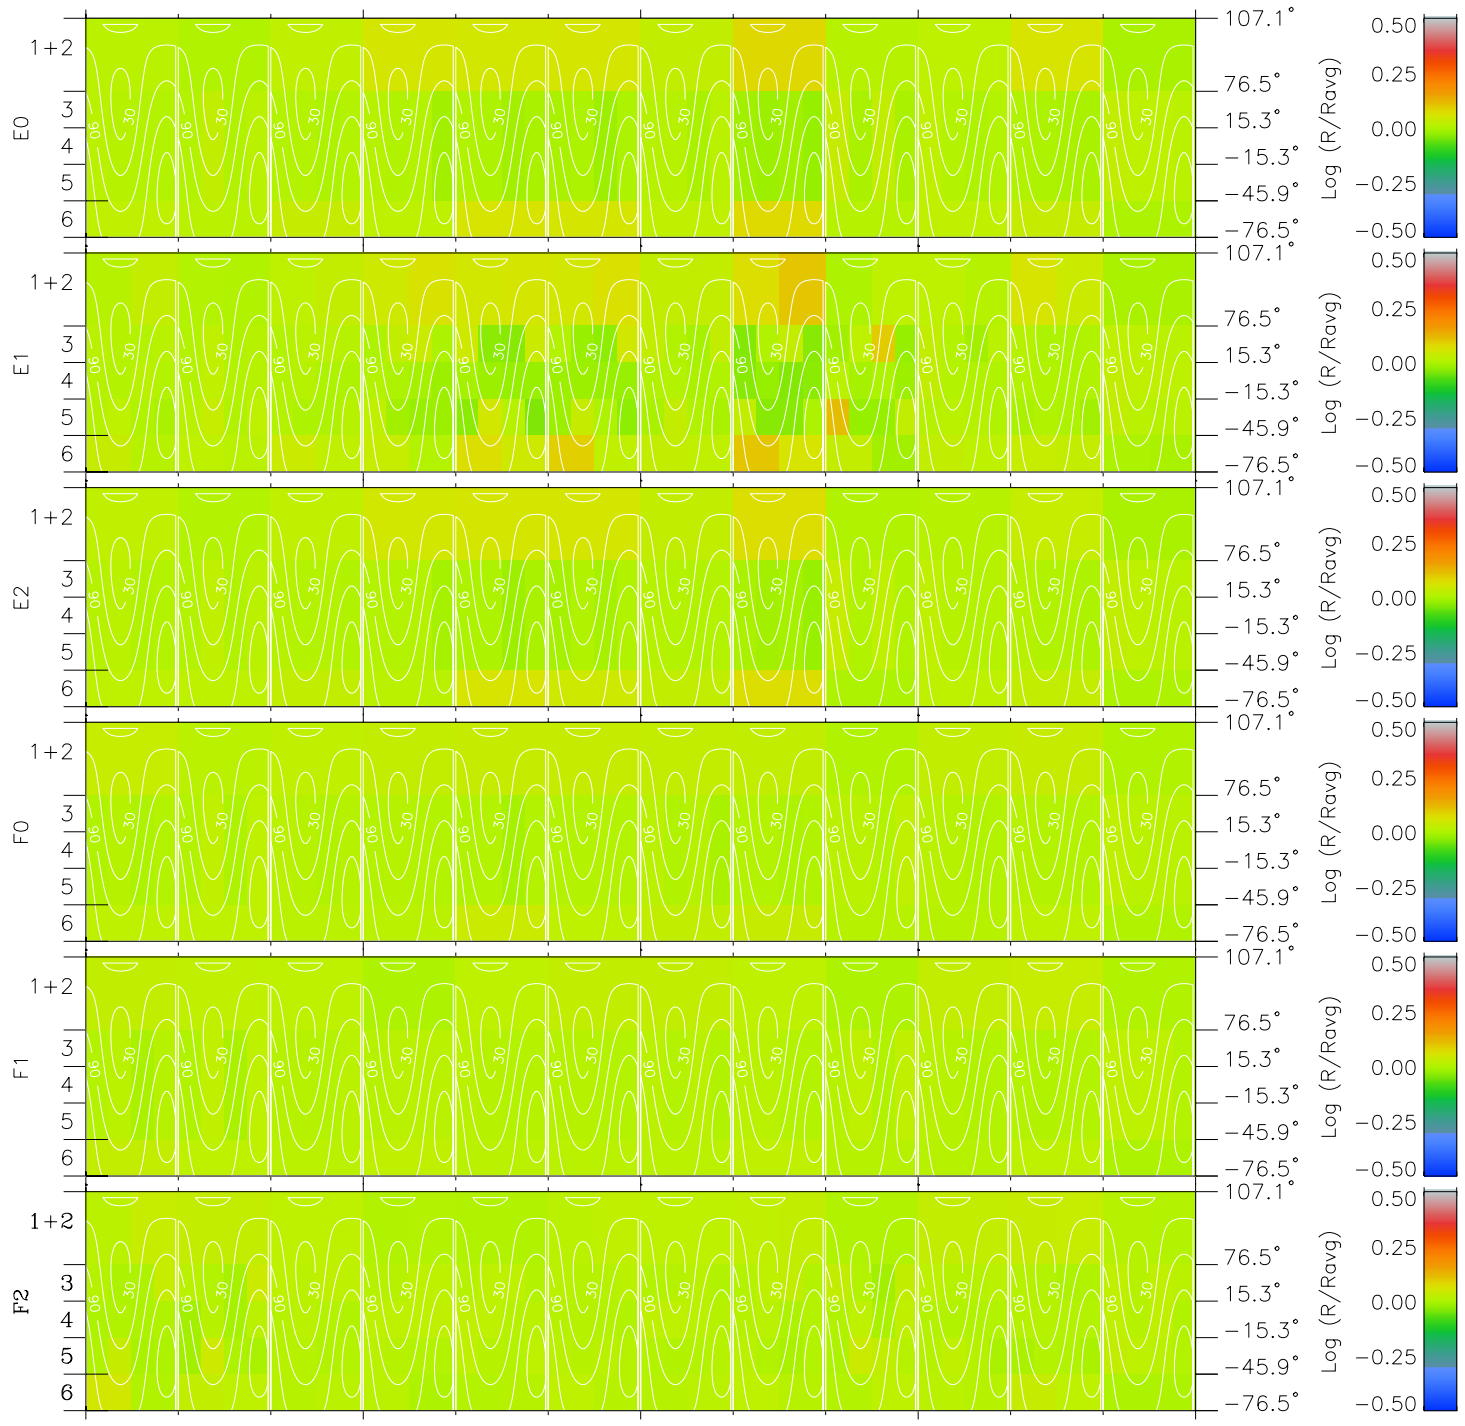

# Galileo EPD Real Time All-Sky Anisotropies 02019

Software Version: RTSKY\_MEAN V 1.20  
 Data Production: 23-00-02  
 Plot Production: Thu Jan 24 01:35:47 2002  
 Color File: wondr3  
 Geofactor File: 1.1

00:00:00 2002-019	19-06	19-12	19-18	00:00:00 2002-020	
+	+	+	+	+	X JSE(R <sub>j</sub> )
22.16	25.44	28.48	31.31	33.98	Y JSE(R <sub>j</sub> )
-3.80	-2.48	-1.14	0.21	1.55	Z JSE(R <sub>j</sub> )
-0.60	-0.63	-0.66	-0.68	-0.70	

- ◇ = Jupiter look direction
- = Corotation look direction