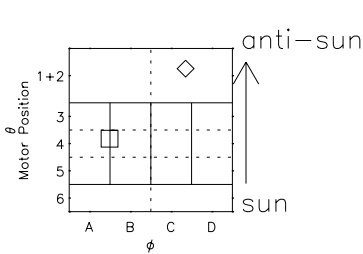

Galileo EPD Real Time All-Sky Anisotropies 02019

Software Version: RTSKY_NORM V 1.20
 Data Production: 23-00-02
 Plot Production: Thu Jan 24 01:36:13 2002
 Color File: wondr3
 Geofactor File: 1.1

◇ = Jupiter look direction
 □ = Corotation look direction