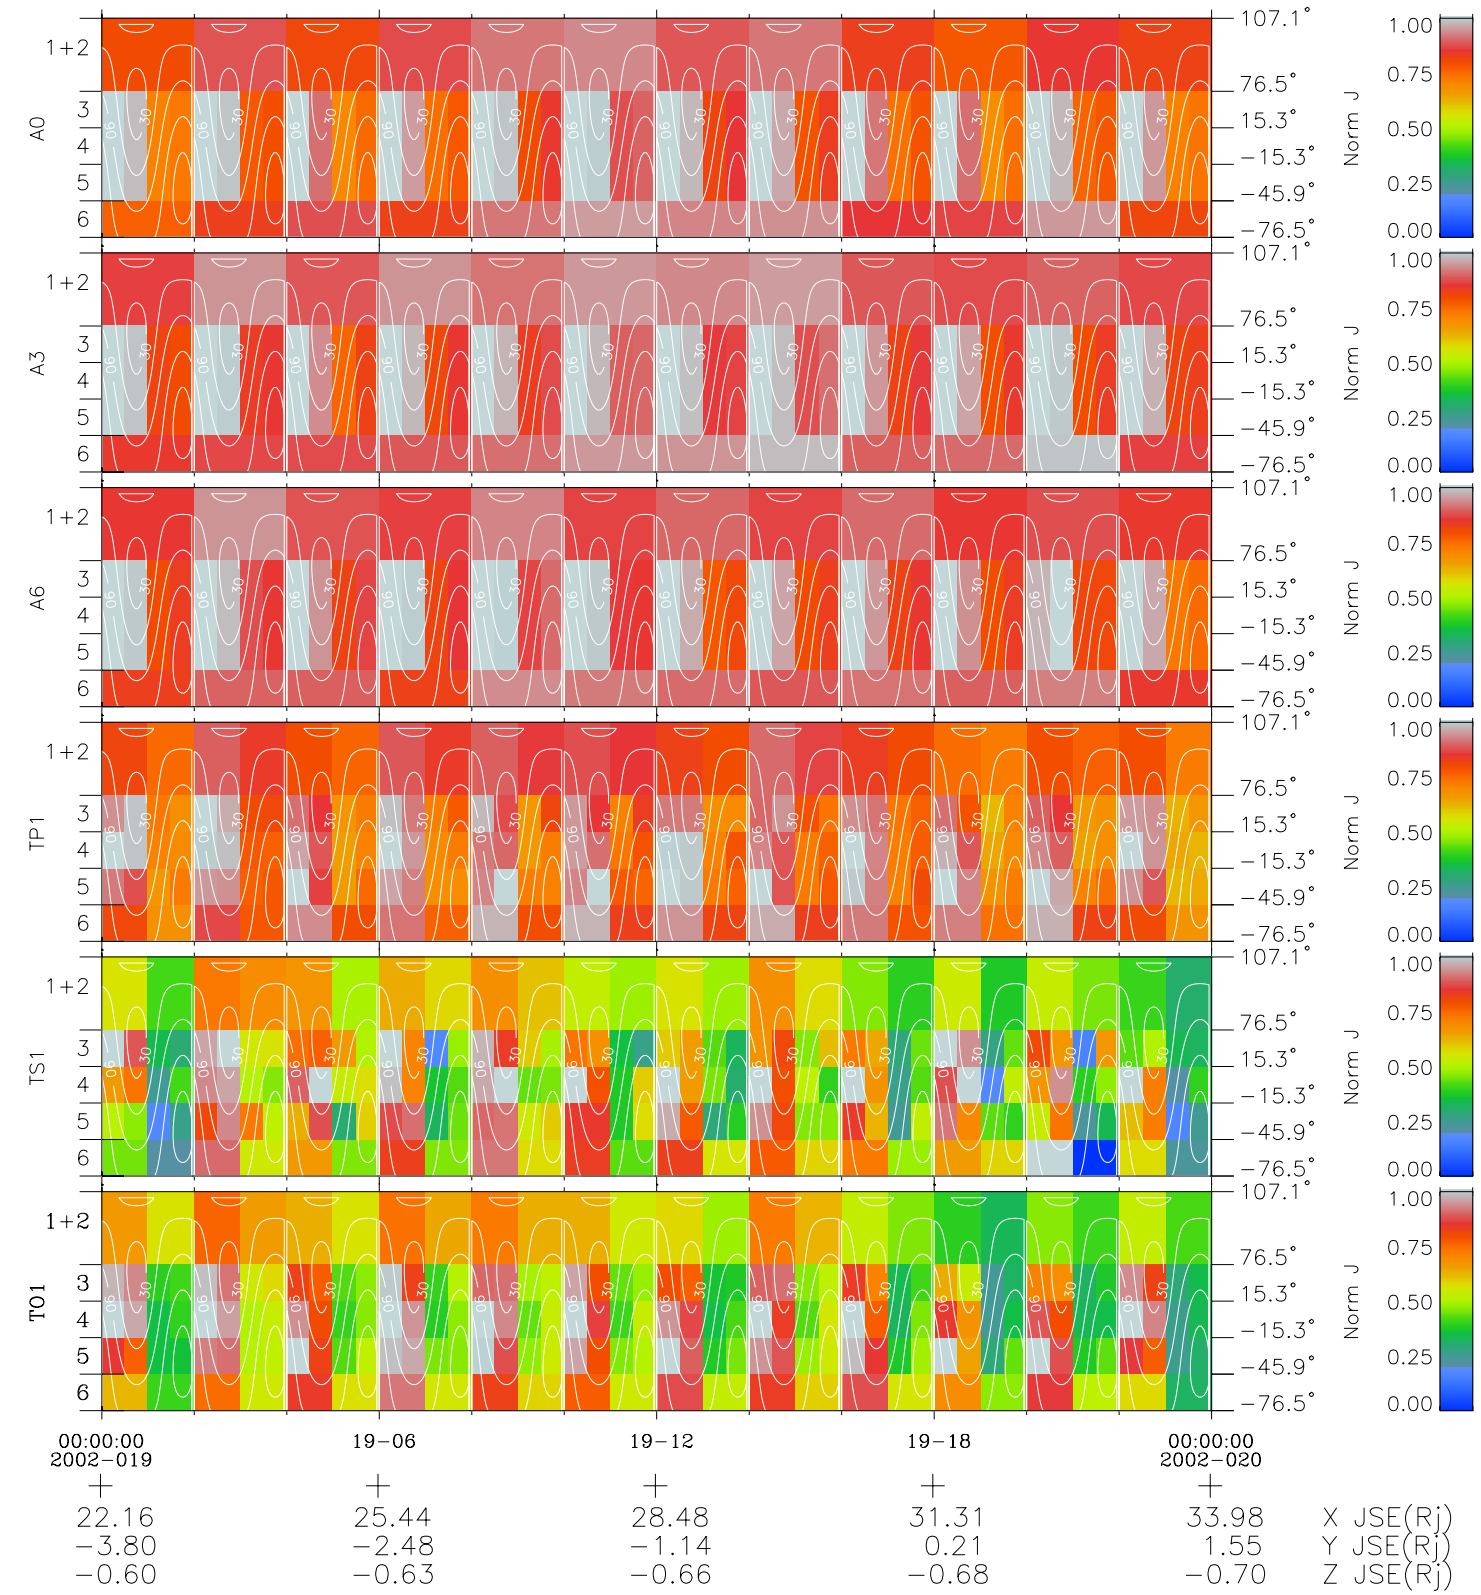

Galileo EPD Real Time All-Sky Anisotropies 02019

Software Version: RTSKY_NORM V 1.20
 Data Production: 23-00-02
 Plot Production: Thu Jan 24 01:36:13 2002
 Color File: wondr3
 Geofactor File: 1.1

◇ = Jupiter look direction
 □ = Corotation look direction