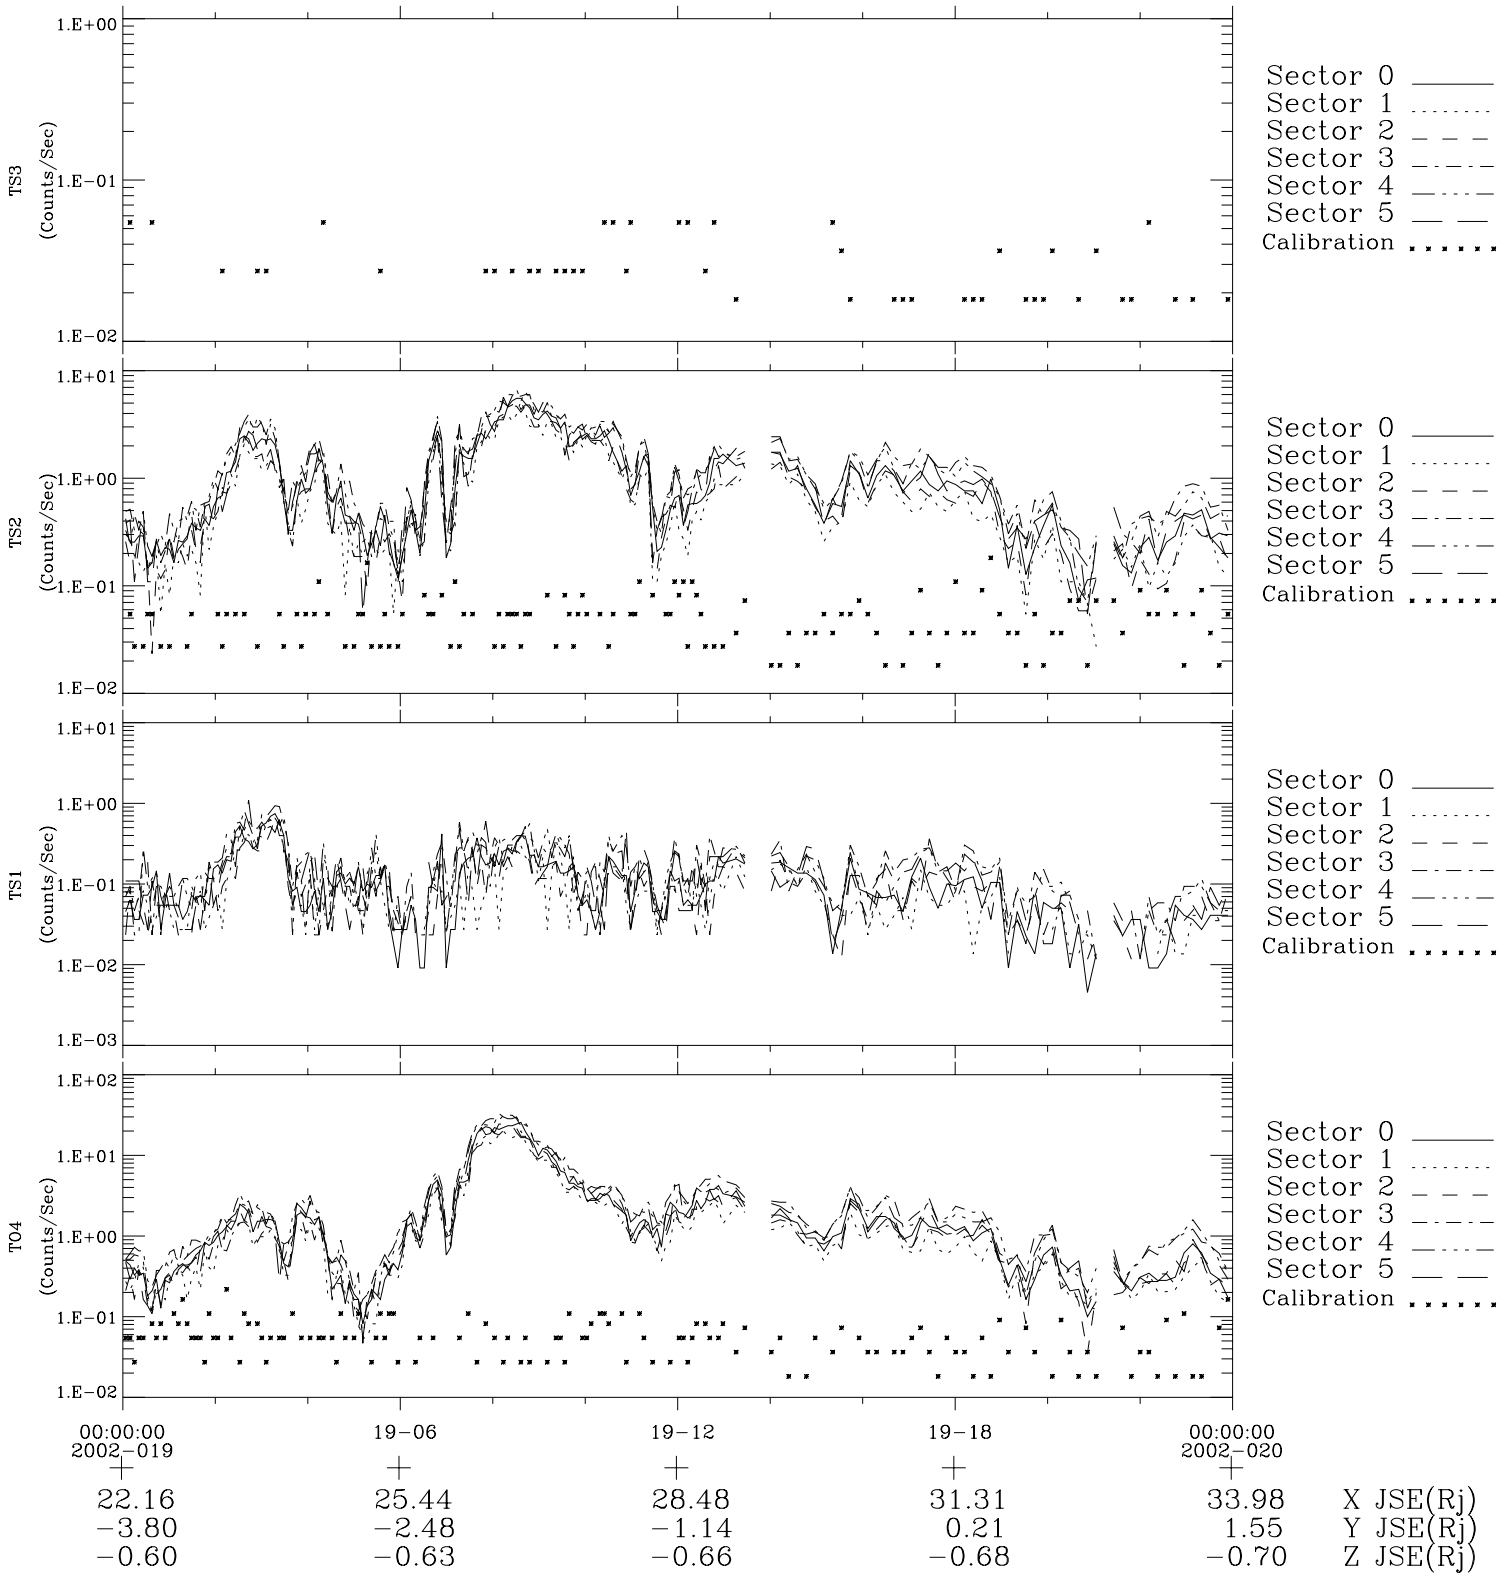

# Galileo EPD Real-Time Six-Sector 02019

Software Version: RTLINE\_R6 V 1.20  
Data Production: 23-00-02  
Plot Production: Thu Jan 24 01:38:02 2002

◇ = Jupiter look direction  
□ = Corotation look direction