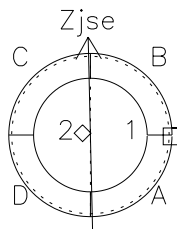

# Galileo EPD Real-Time Six-Sector 02019

Software Version: RTLINE\_R6 V 1.20  
Data Production: 23-00-02  
Plot Production: Thu Jan 24 01:38:02 2002

◇ = Jupiter look direction  
□ = Corotation look direction