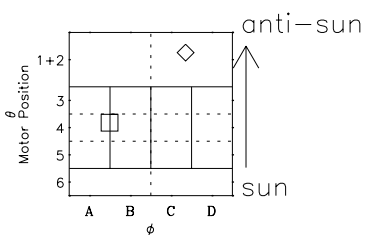

# Galileo EPD Real-Time Six-Sector 02019

Software Version: RTLINE\_R6 V 1.20  
Data Production: 23-00-02  
Plot Production: Thu Jan 24 01:38:02 2002

◇ = Jupiter look direction  
□ = Corotation look direction