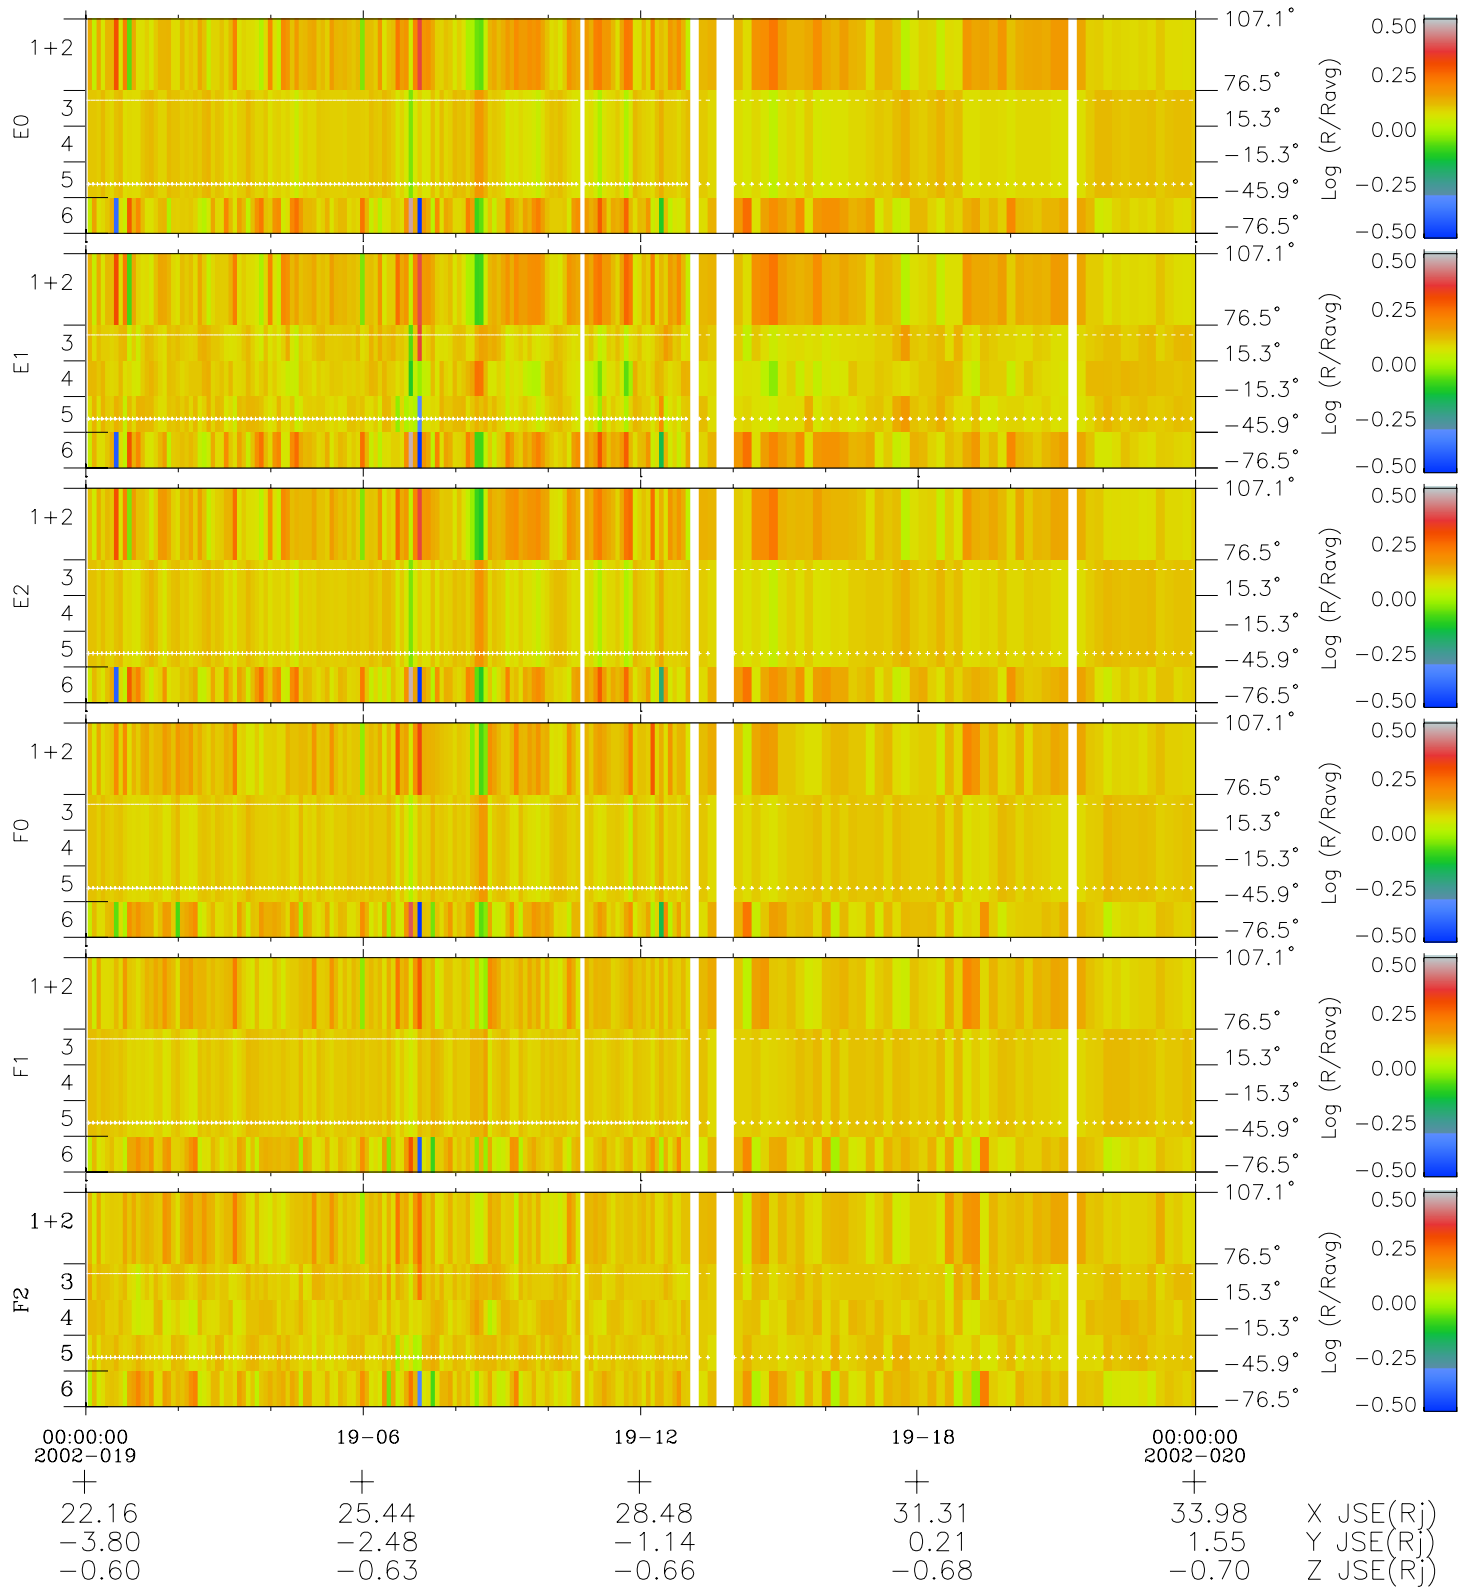

# Galileo EPD Real Elevation Anisotropies 02019

Software Version: RTELEV\_MEAN V 1.20  
 Data Production: 23-00-02  
 Plot Production: Thu Jan 24 01:36:36 2002  
 Color File: wondr3  
 Geofactor File: 1.1

- ◇ = Jupiter look direction
- = Corotation look direction