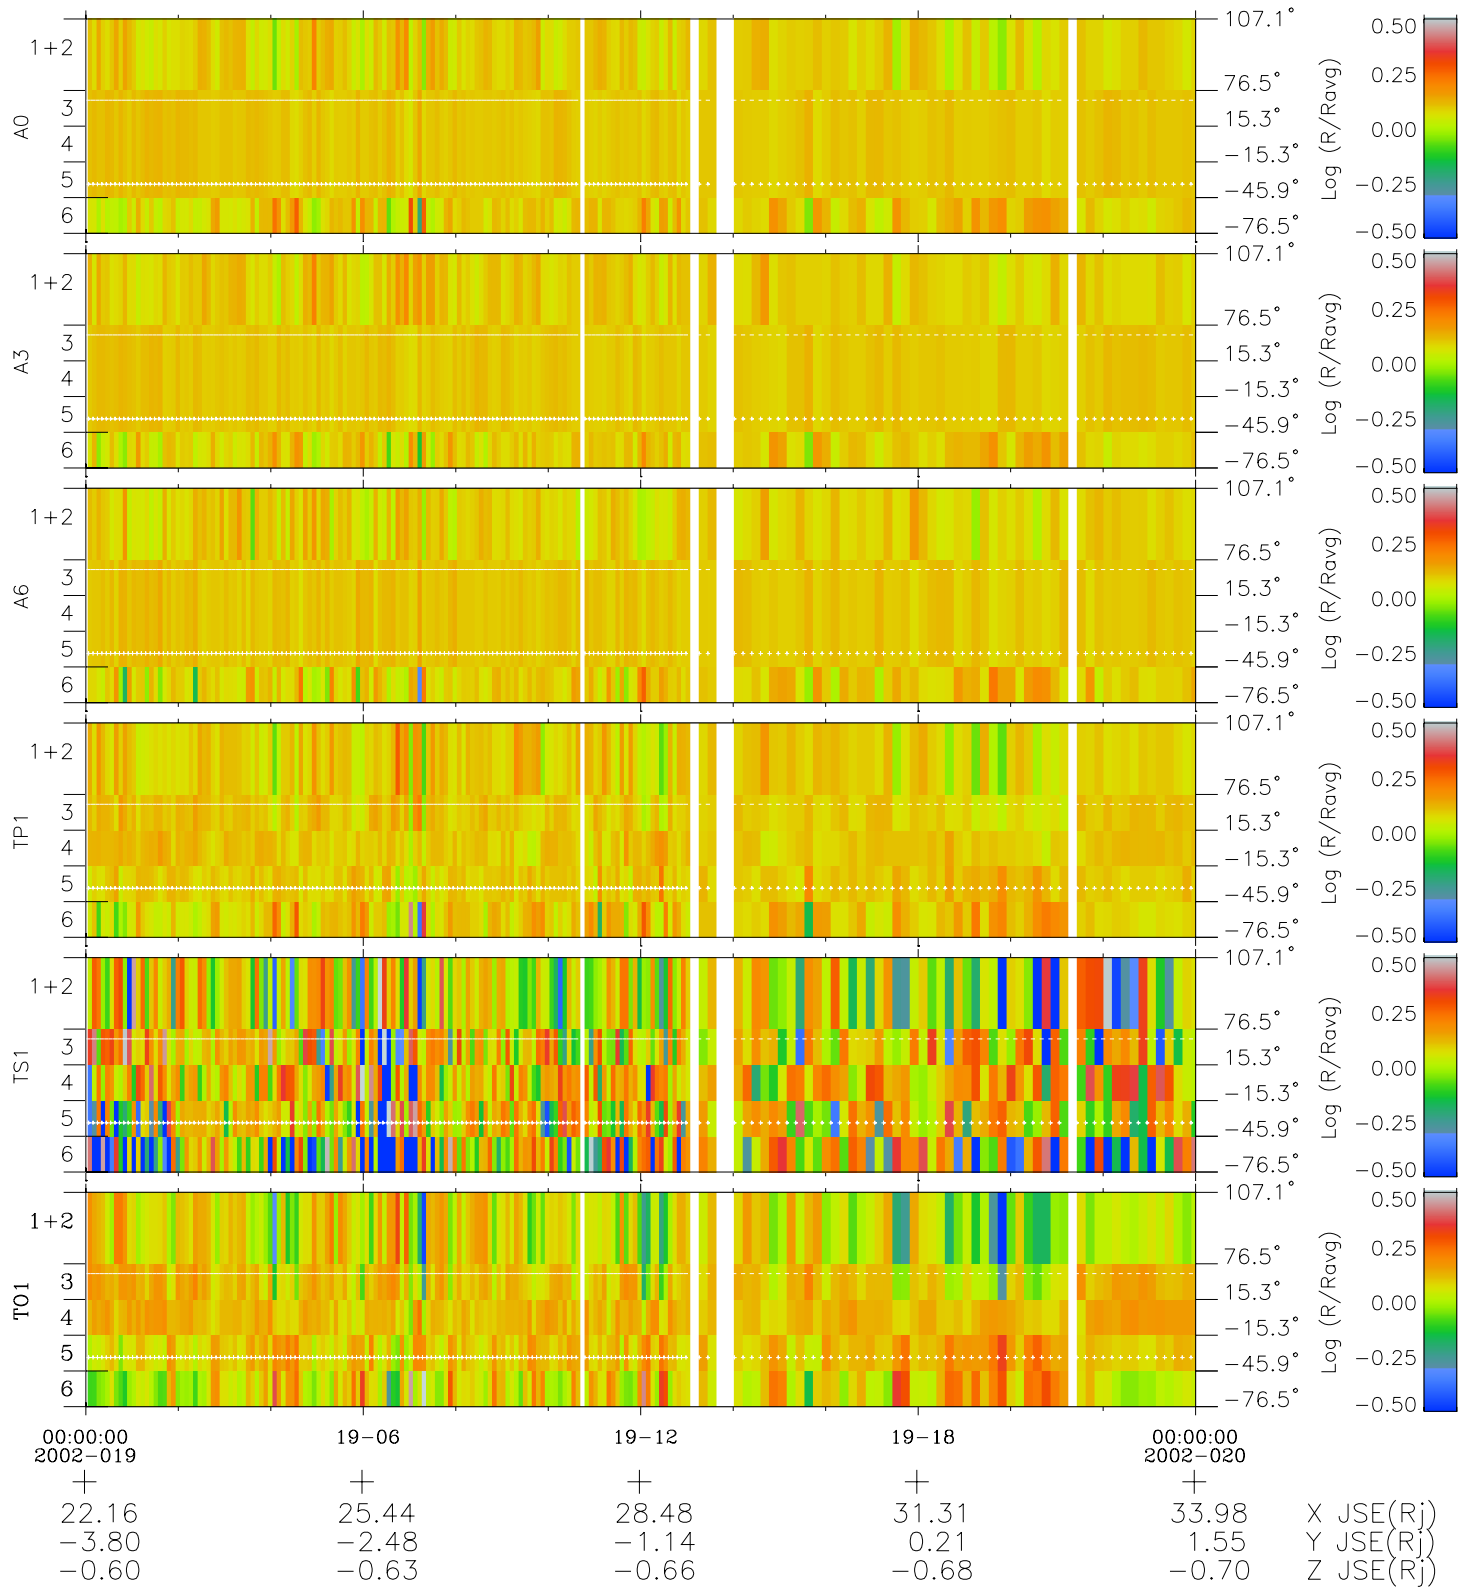

Galileo EPD Real Elevation Anisotropies 02019

Software Version: RTELEV_MEAN V 1.20
 Data Production: 23-00-02
 Plot Production: Thu Jan 24 01:36:29 2002
 Color File: wondr3
 Geofactor File: 1.1

- ◇ = Jupiter look direction
- = Corotation look direction