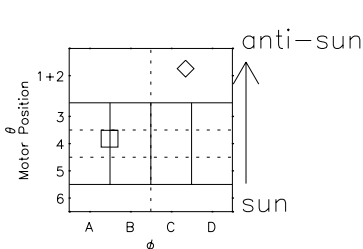

Galileo EPD Real Elevation Anisotropies 02019

Software Version: RTELEV_MEAN V 1.20
 Data Production: 23-00-02
 Plot Production: Thu Jan 24 01:36:29 2002
 Color File: wondr3
 Geofactor File: 1.1

- ◇ = Jupiter look direction
- = Corotation look direction