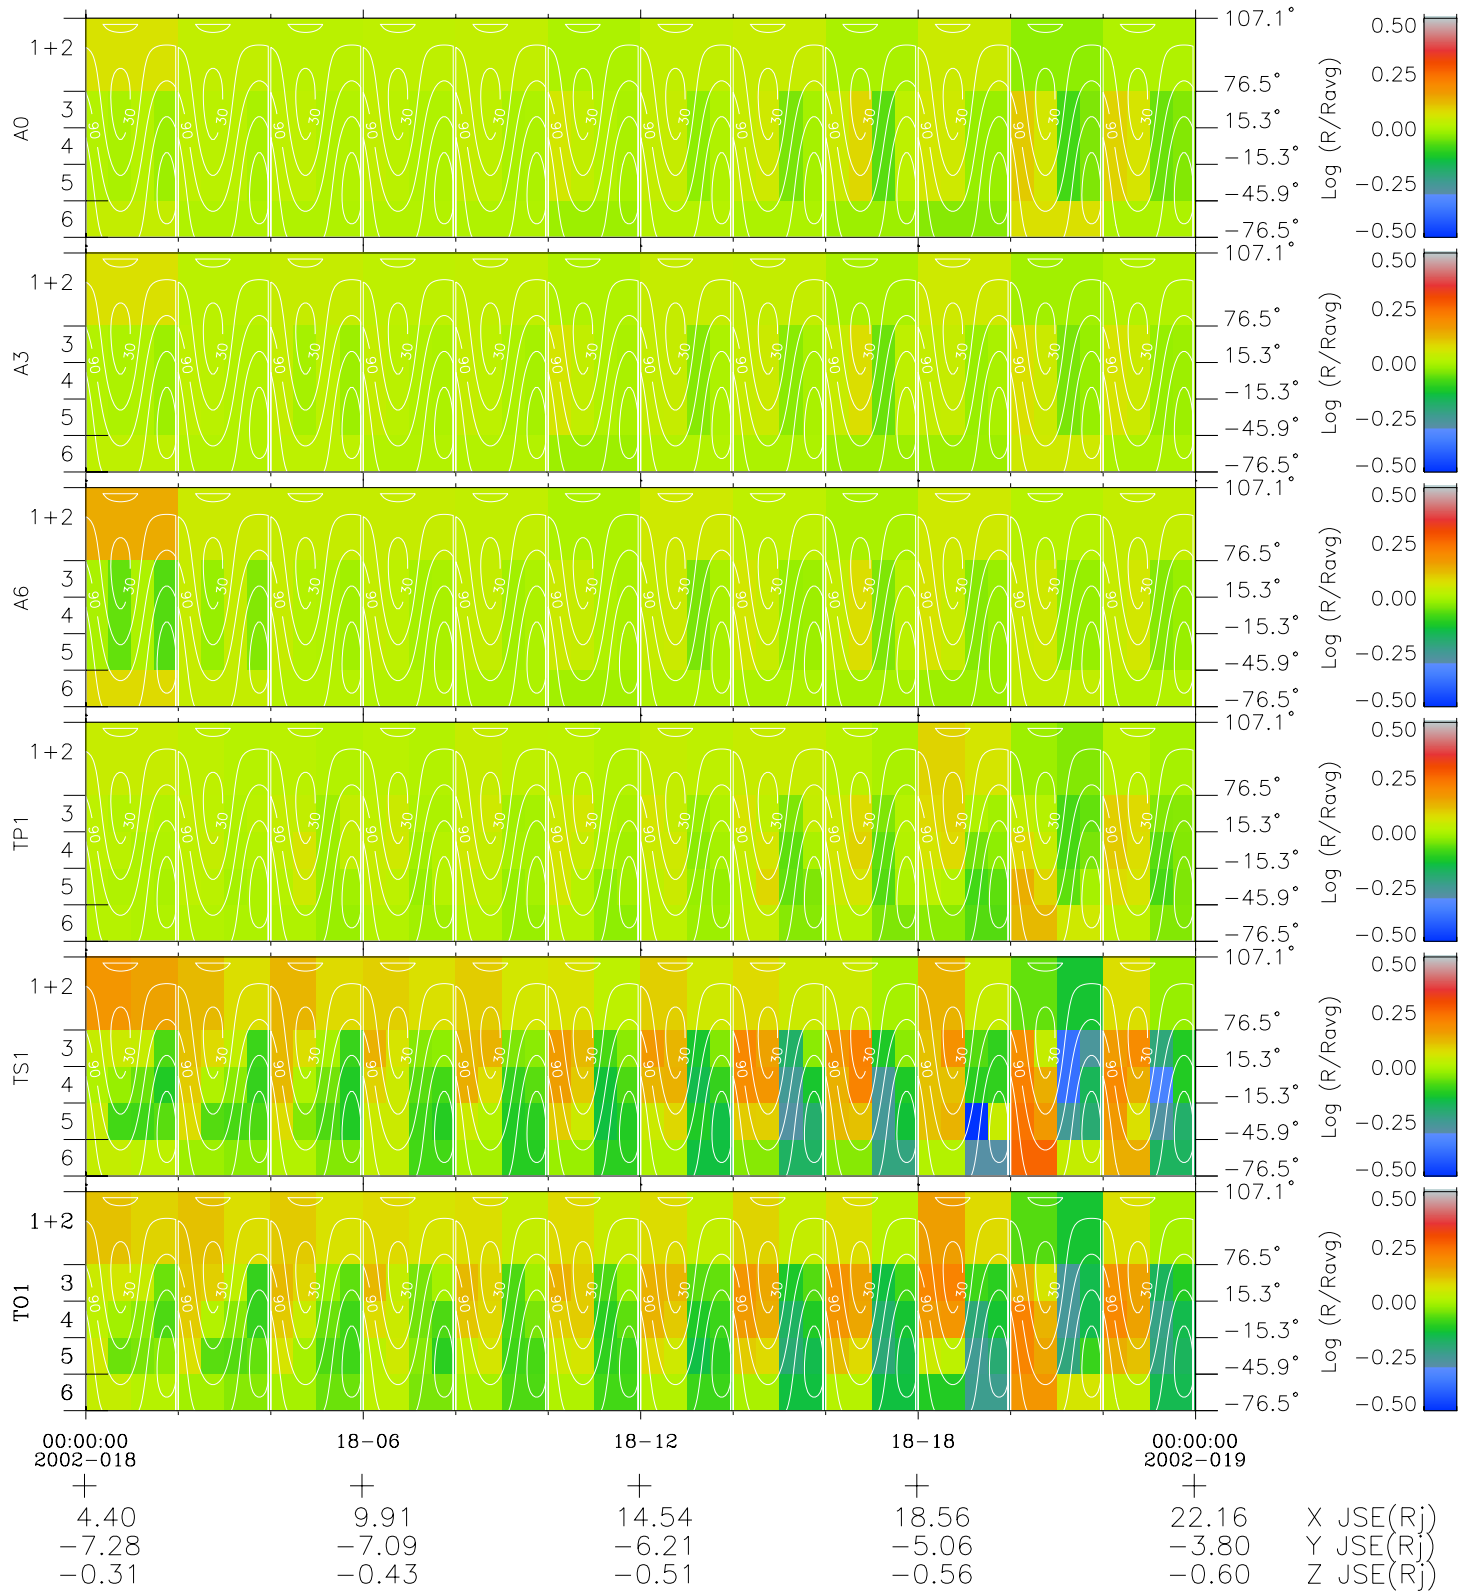

# Galileo EPD Real Time All-Sky Anisotropies 02018

Software Version: RTSKY\_MEAN V 1.20  
 Data Production: 23-00-02  
 Plot Production: Wed Jan 23 08:30:06 2002  
 Color File: wondr3  
 Geofactor File: 1.1

- ◇ = Jupiter look direction
- = Corotation look direction