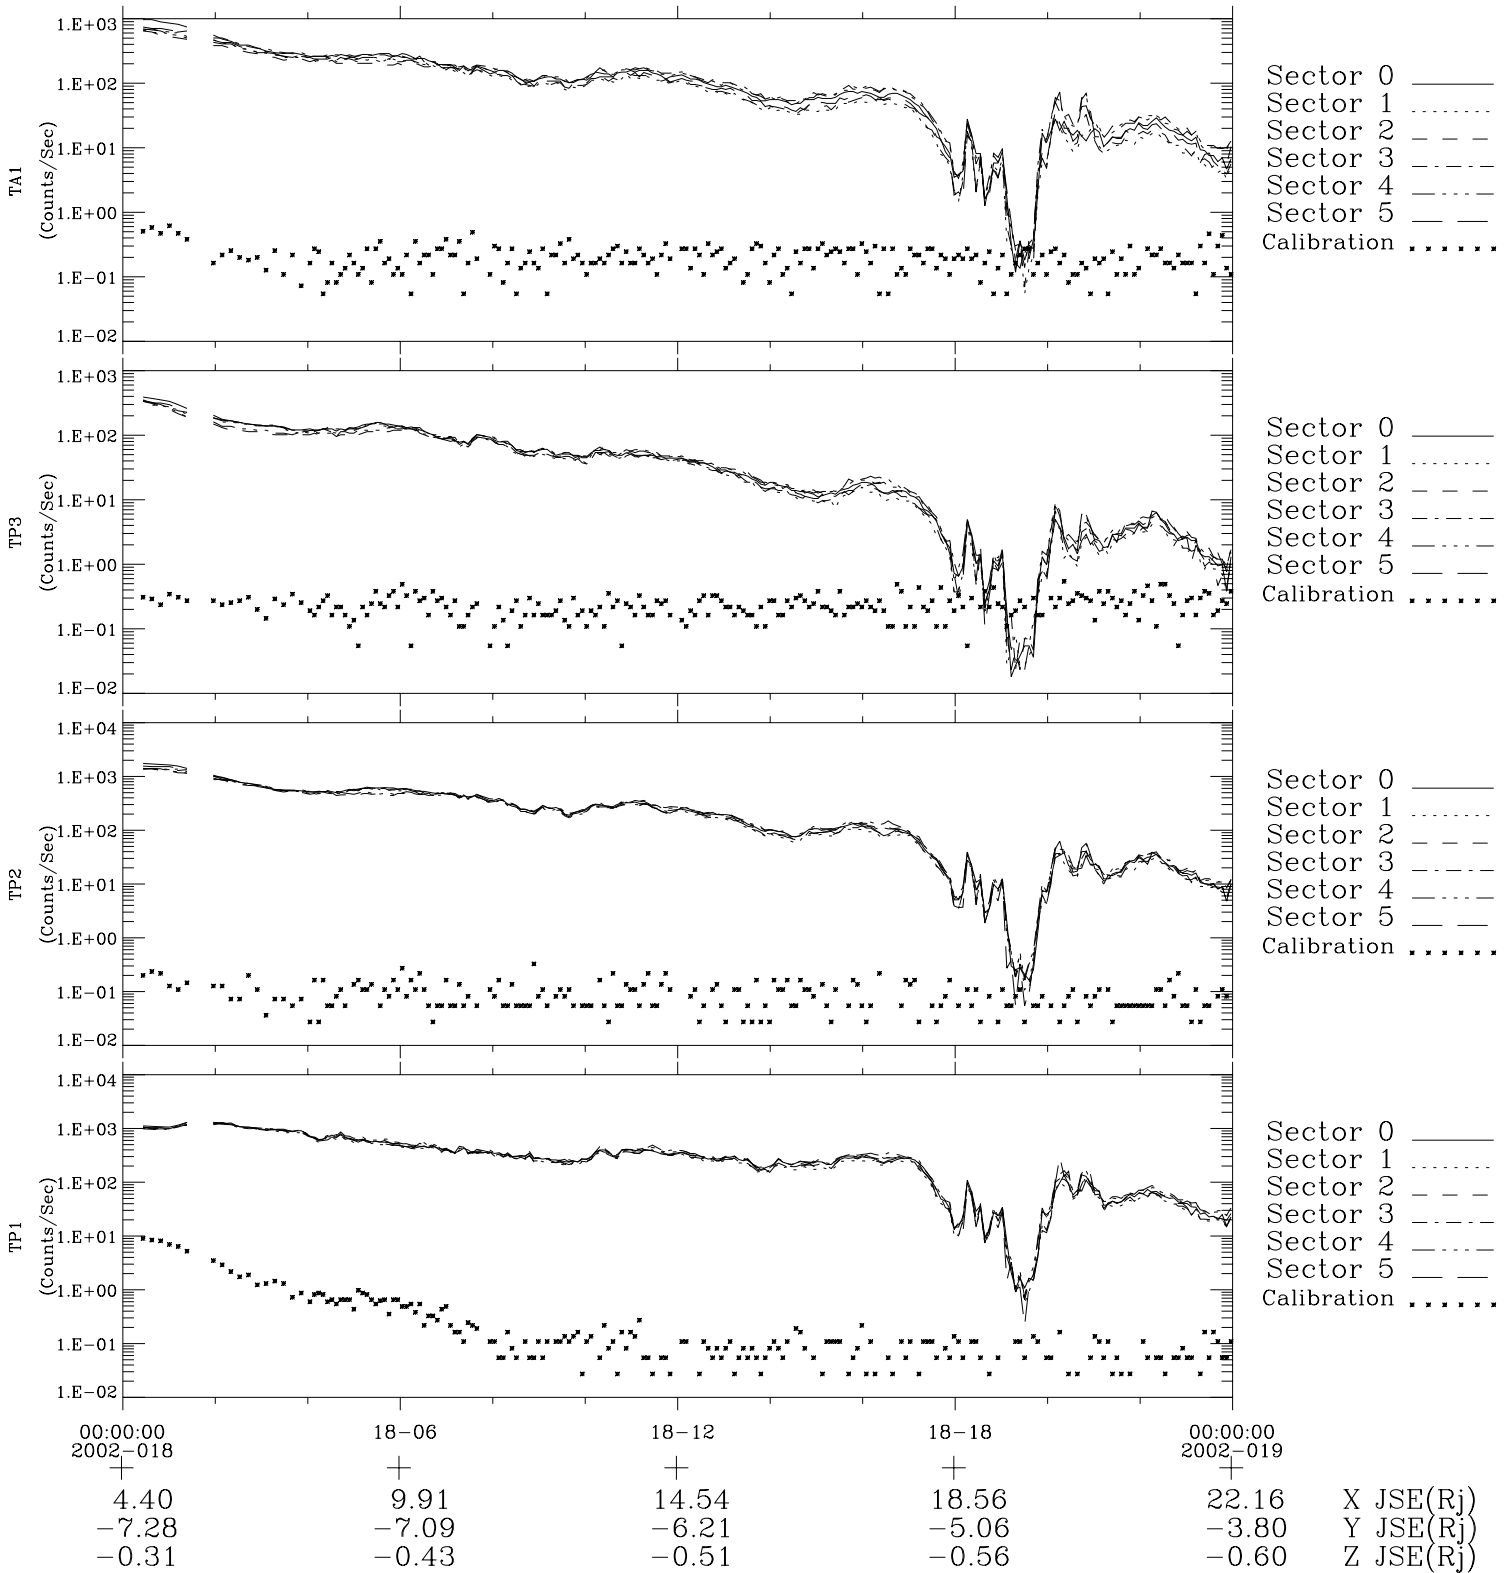

# Galileo EPD Real-Time Six-Sector 02018

Software Version: RTLINE\_R6 V 1.20  
Data Production: 23-00-02  
Plot Production: Wed Jan 23 08:33:10 2002

◇ = Jupiter look direction  
□ = Corotation look direction