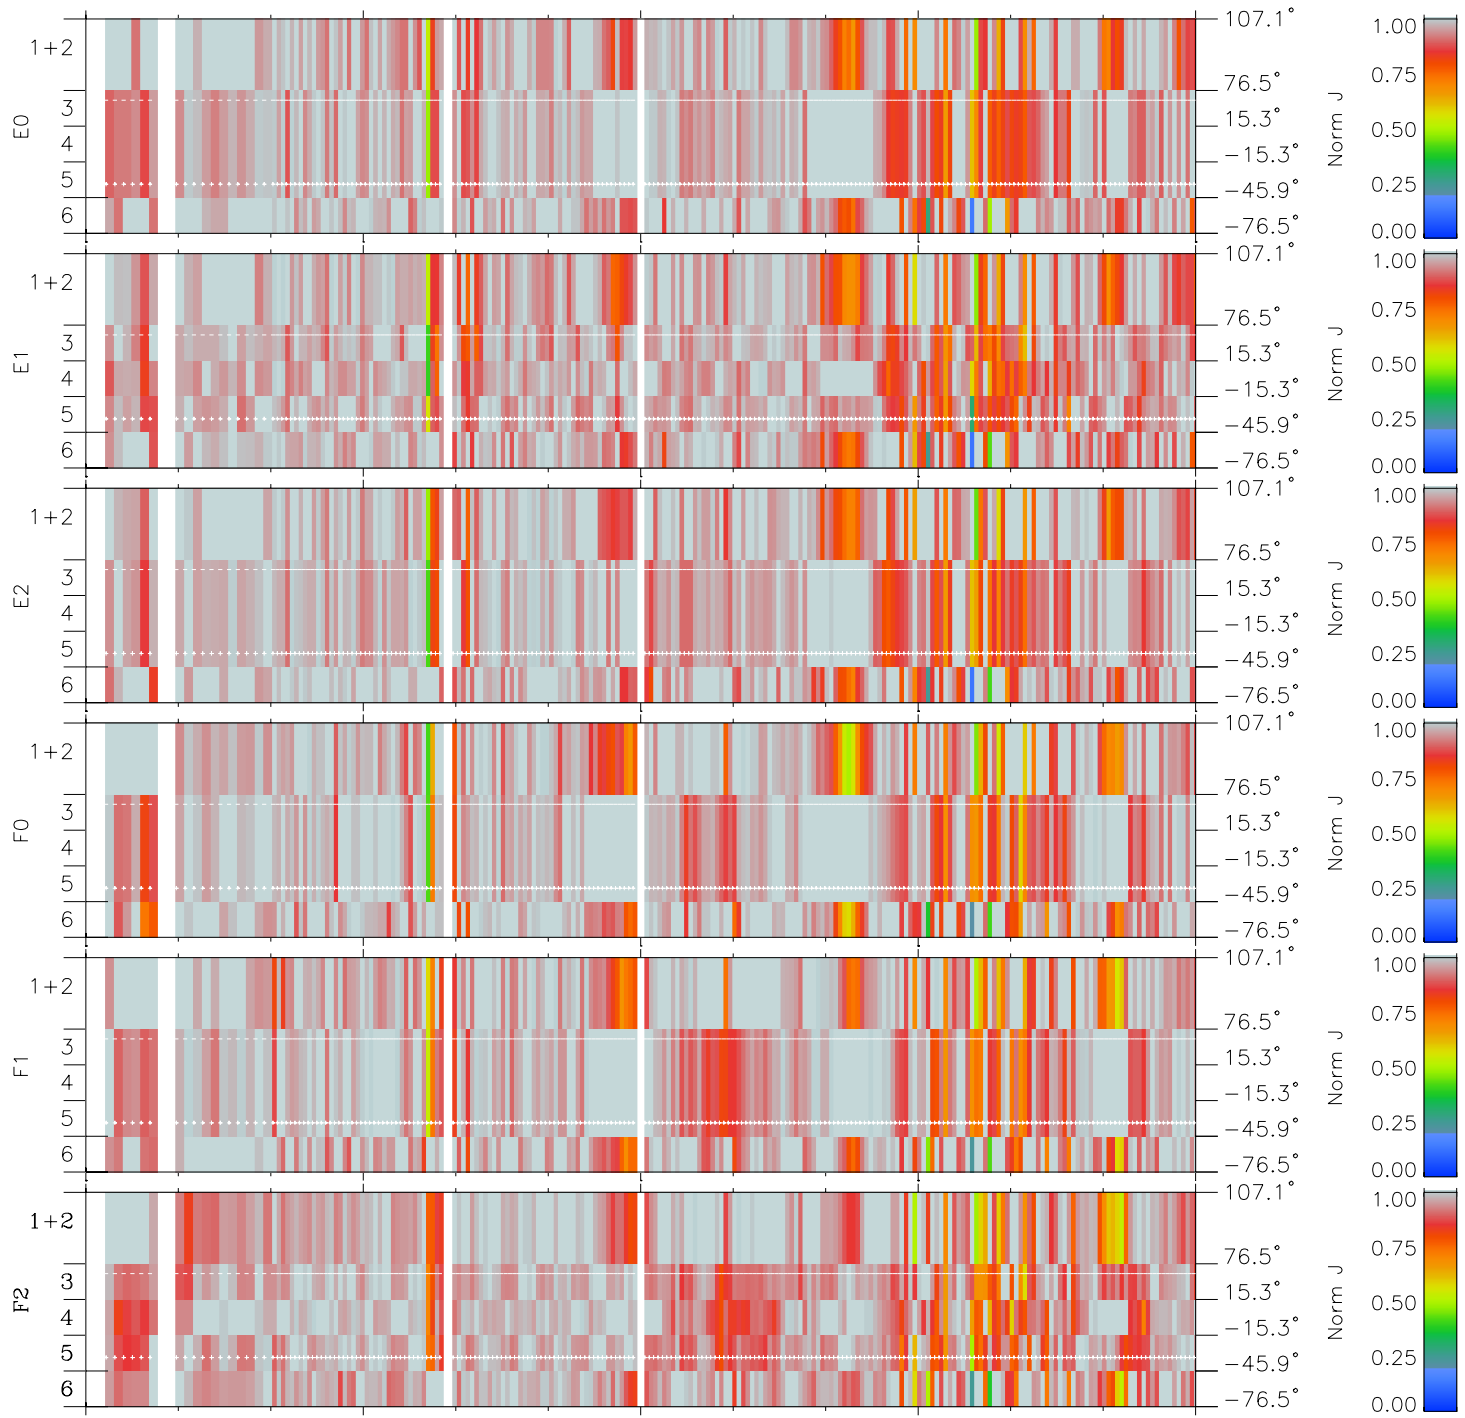

Galileo EPD Real Elevation Anisotropies 02018

Software Version: RTELEV_NORM V 1.20
 Data Production: 23-00-02
 Plot Production: Wed Jan 23 08:31:57 2002
 Color File: wondr3
 Geofactor File: 1.1

00:00:00 2002-01-18	18-06	18-12	18-18	00:00:00 2002-01-19	
+	+	+	+	+	X JSE(R _j)
4.40	9.91	14.54	18.56	22.16	Y JSE(R _j)
-7.28	-7.09	-6.21	-5.06	-3.80	Z JSE(R _j)
-0.31	-0.43	-0.51	-0.56	-0.60	

- ◇ = Jupiter look direction
- = Corotation look direction