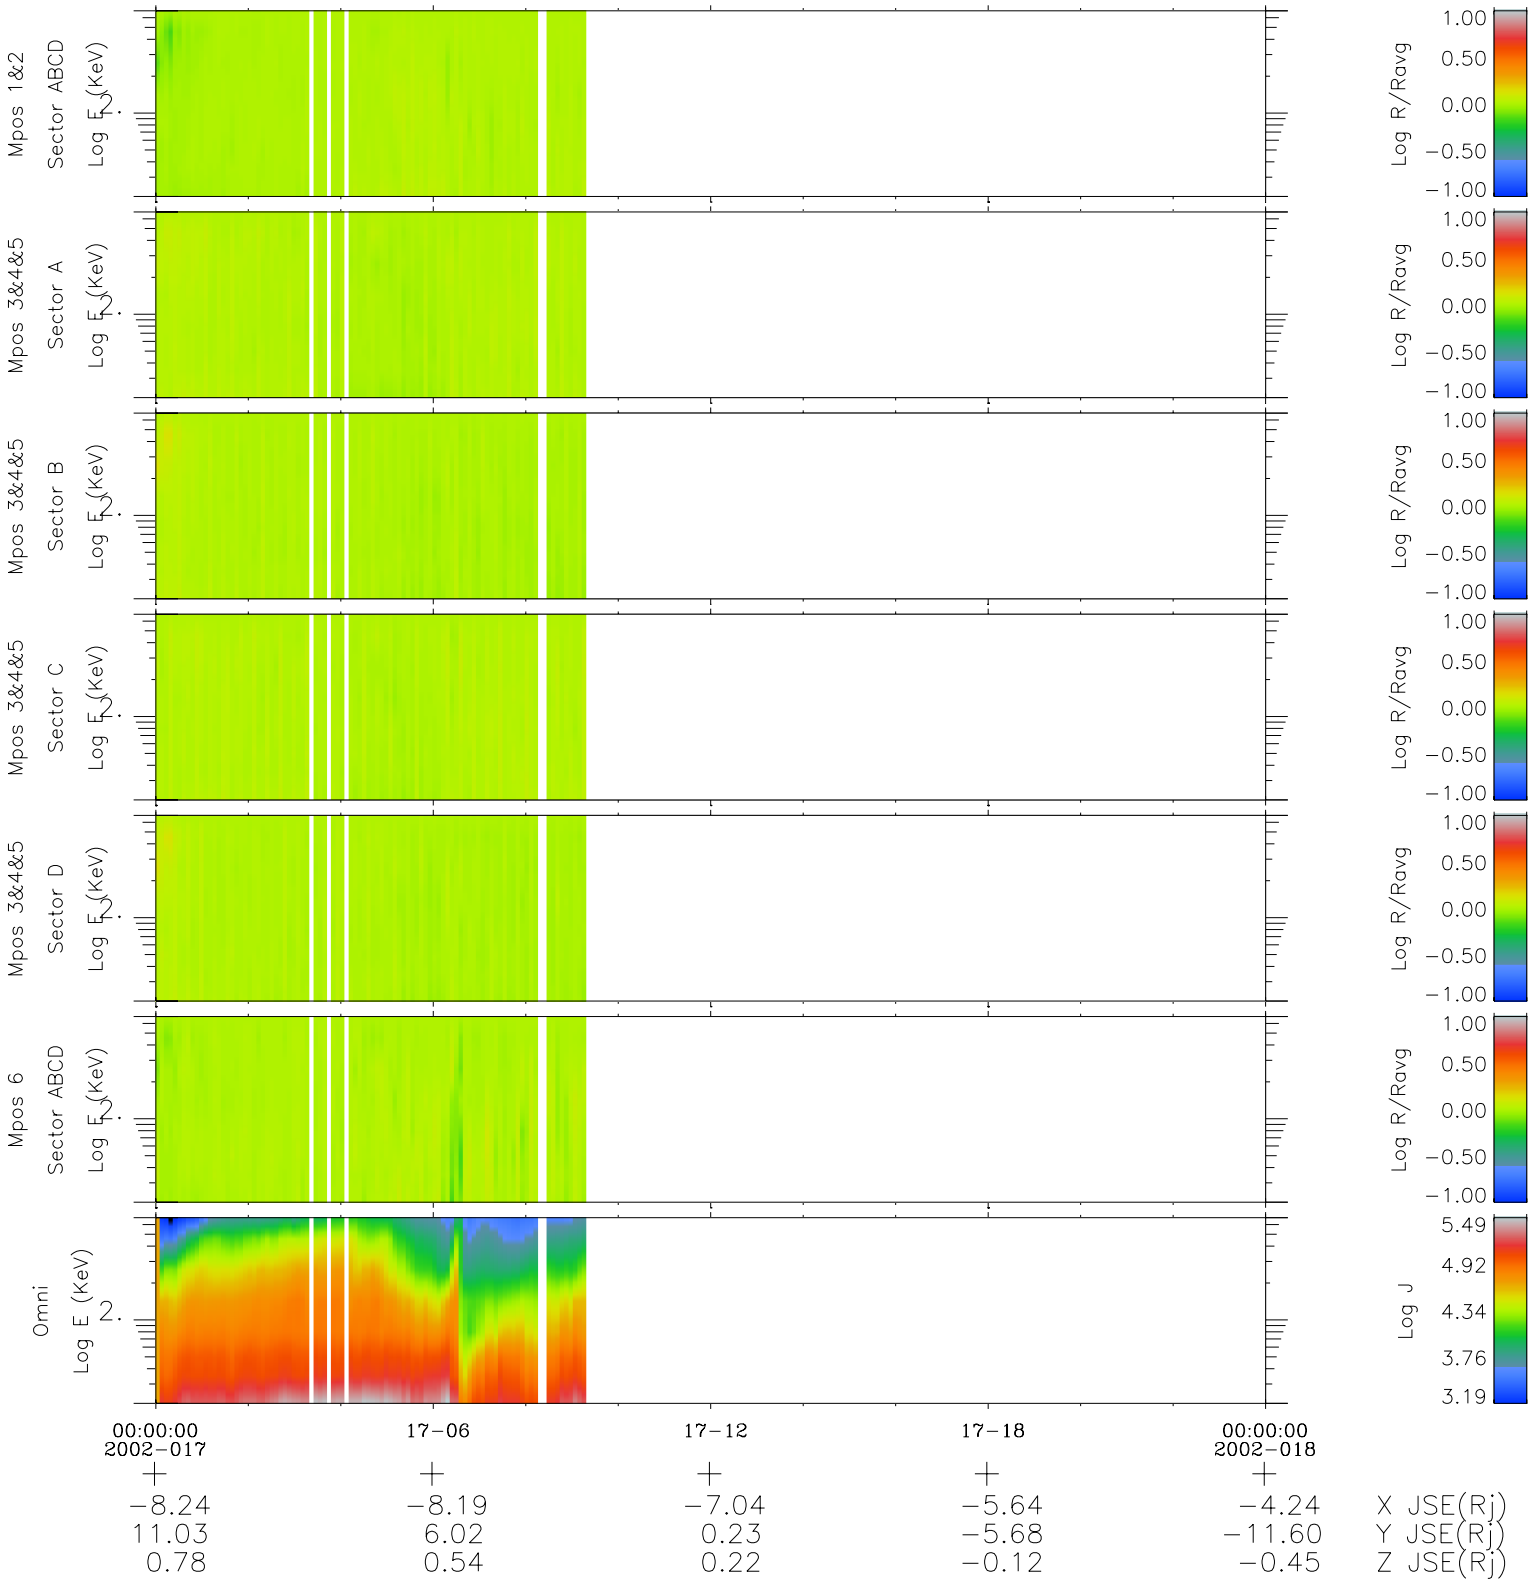

Galileo EPD Real Time R6 Electrons Spectra 02017

Software Version: RTSPEC_R6 V 1.20
 Data Production: 23-00-02
 Plot Production: Wed Jan 23 08:11:49 2002
 Color File: wondr3
 Geofactor File: 1.1

- ◇ = Jupiter look direction
- = Corotation look direction