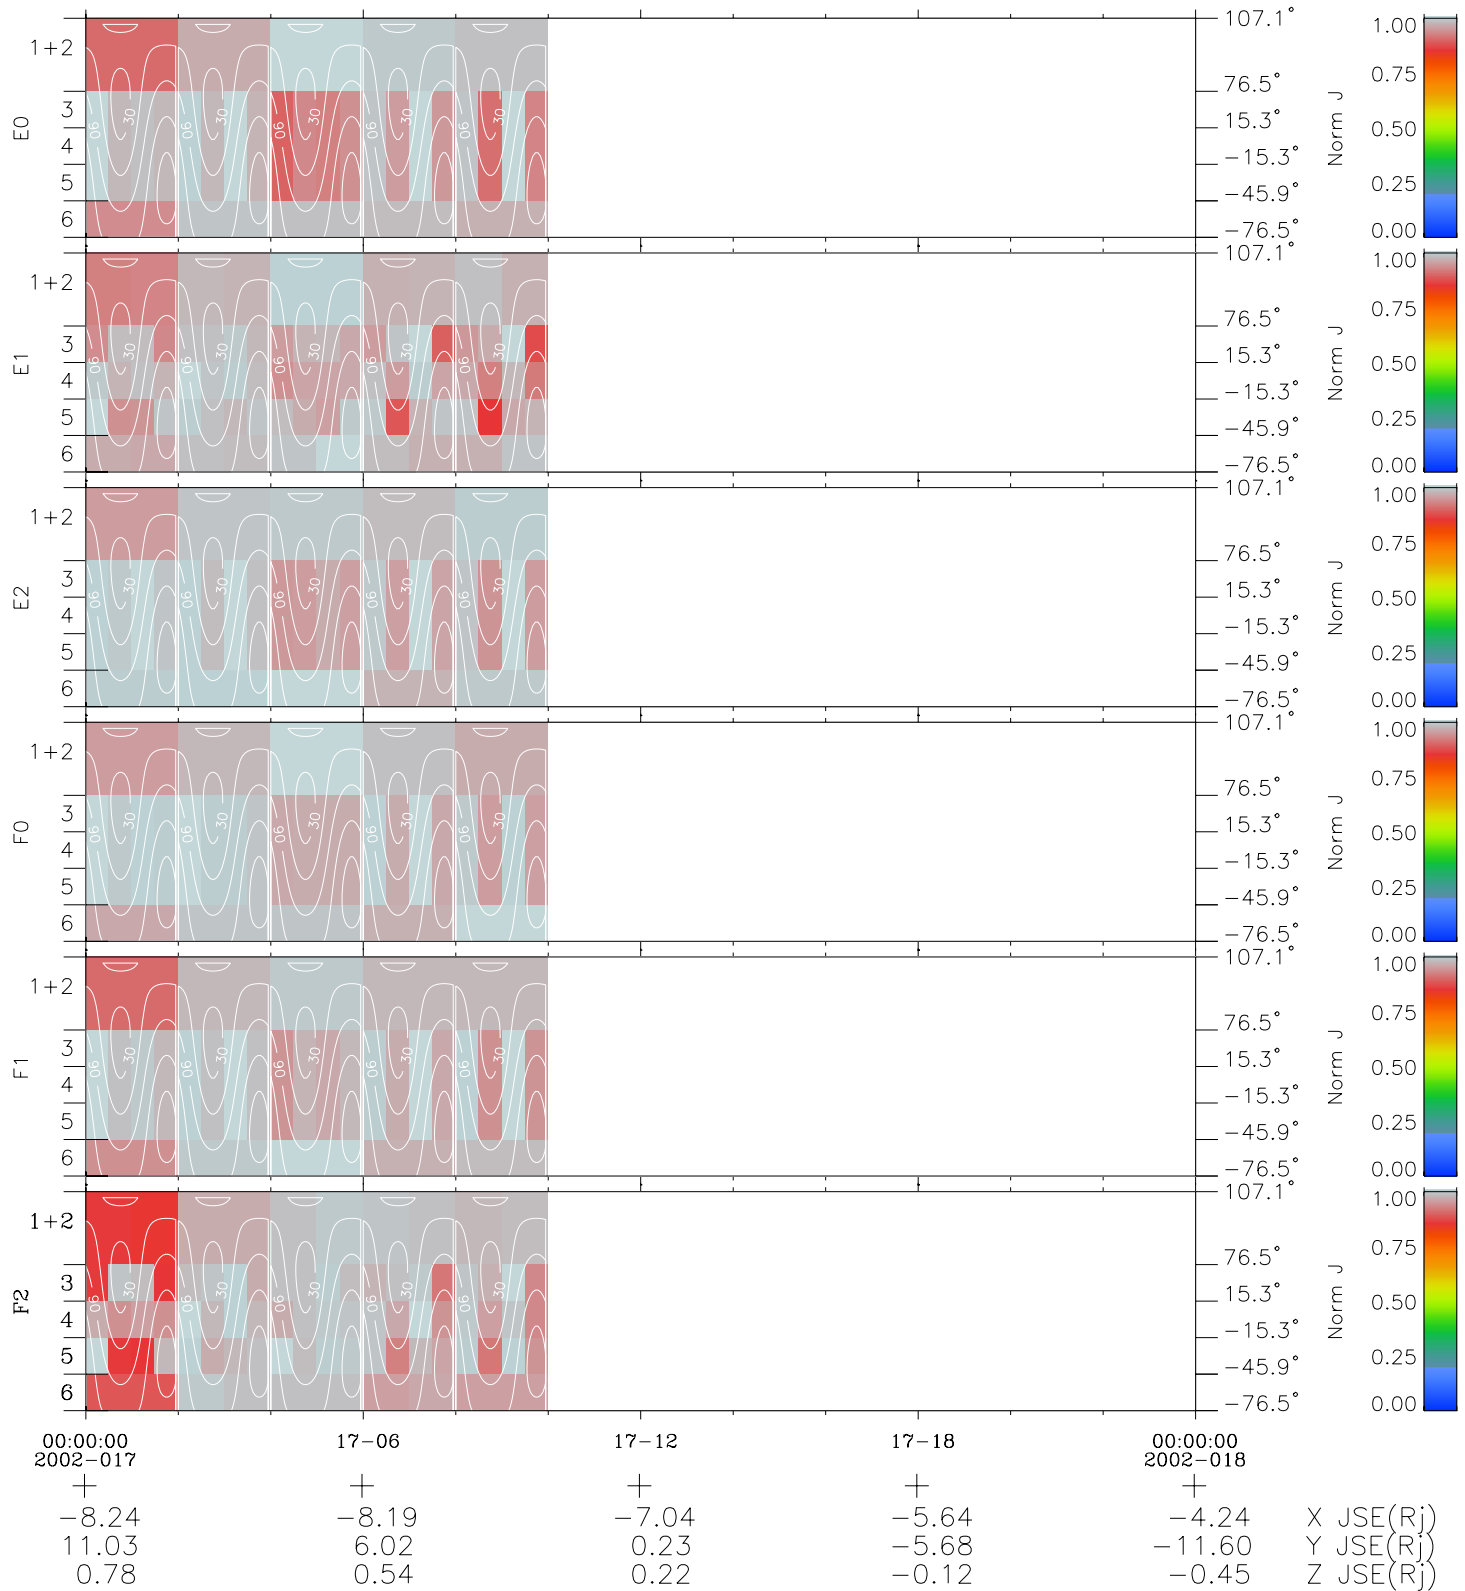

Galileo EPD Real Time All-Sky Anisotropies 02017

Software Version: RTSKY_NORM V 1.20
 Data Production: 23-00-02
 Plot Production: Wed Jan 23 08:12:27 2002
 Color File: wondr3
 Geofactor File: 1.1

- ◇ = Jupiter look direction
- = Corotation look direction