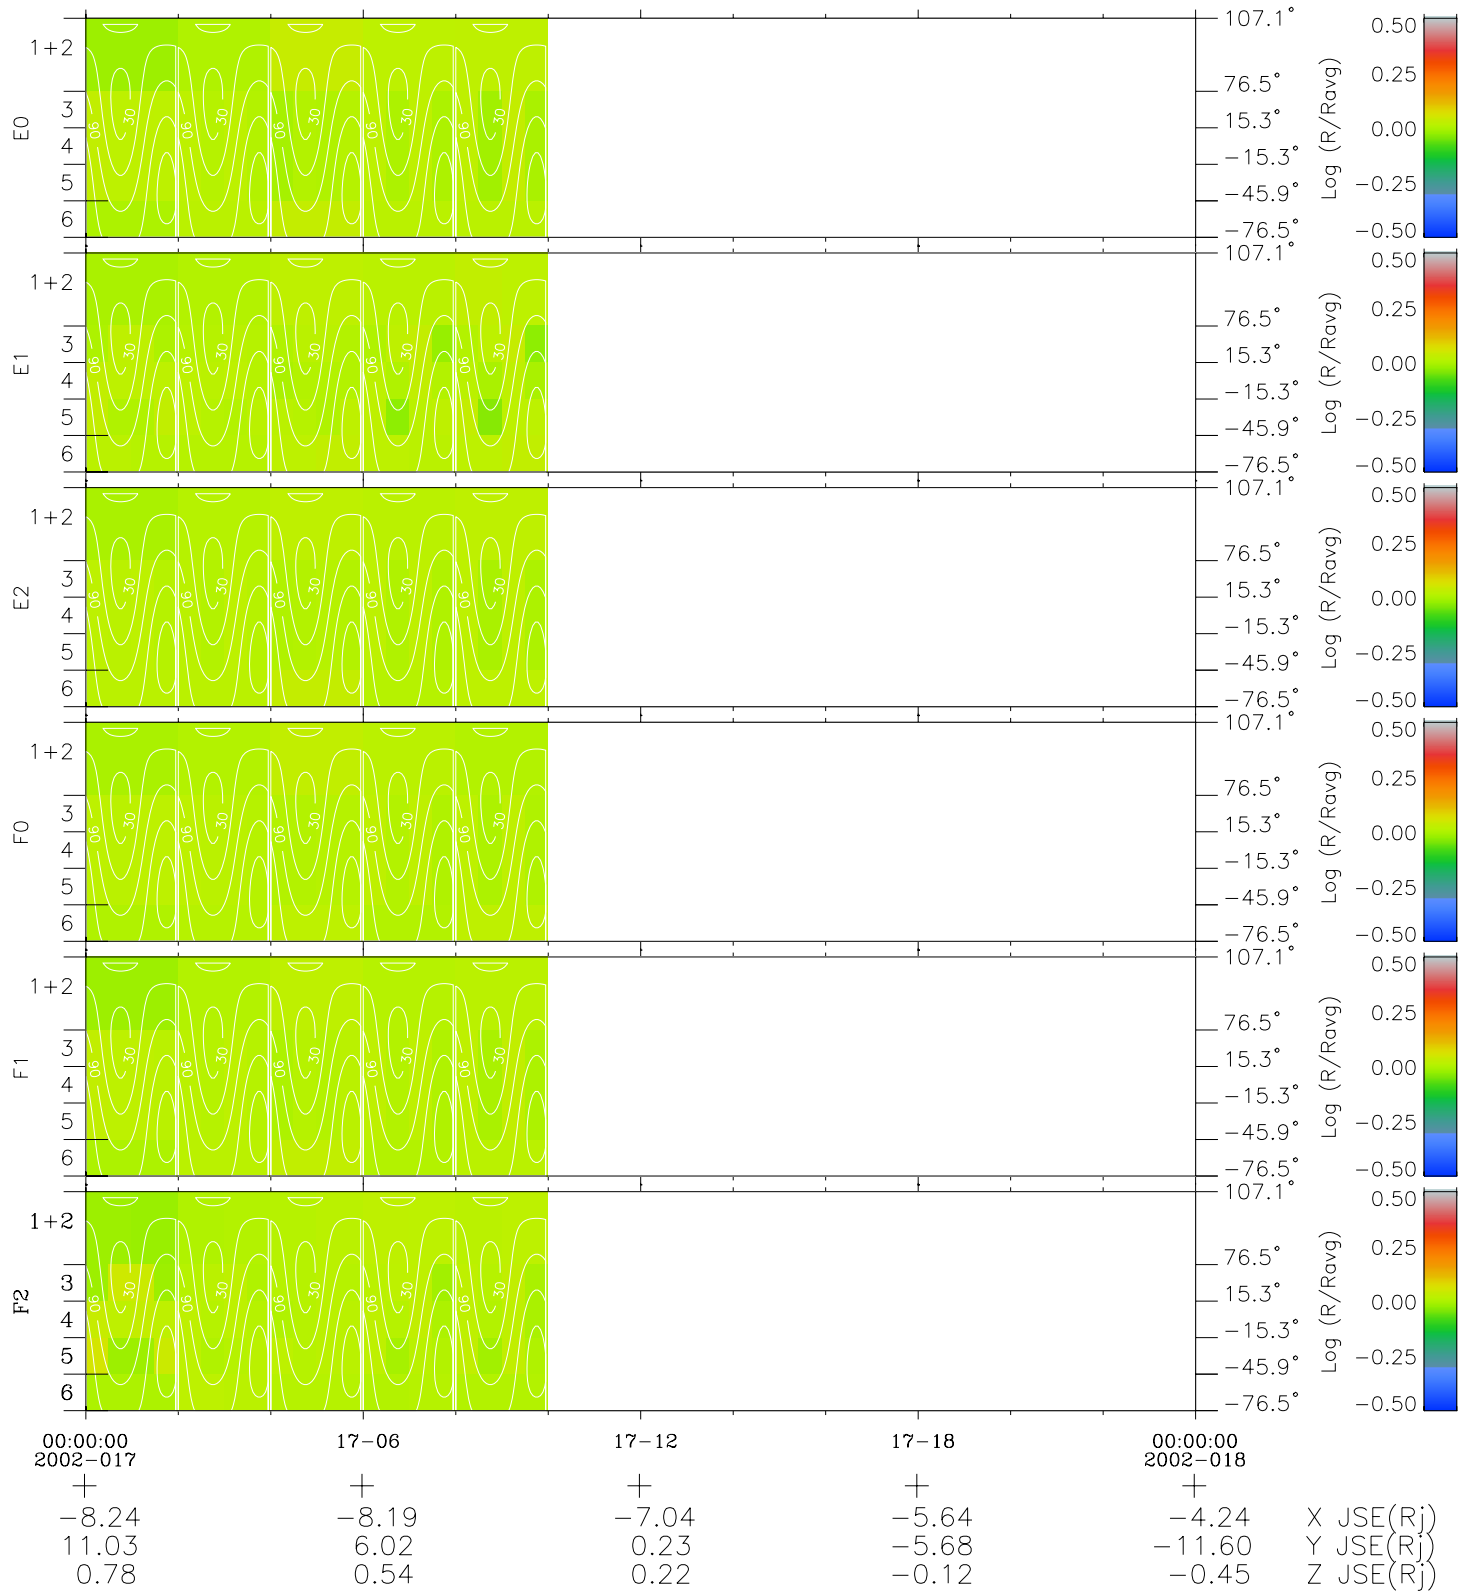

Galileo EPD Real Time All-Sky Anisotropies 02017

Software Version: RTSKY_MEAN V 1.20
 Data Production: 23-00-02
 Plot Production: Wed Jan 23 08:12:06 2002
 Color File: wondr3
 Geofactor File: 1.1

- ◇ = Jupiter look direction
- = Corotation look direction