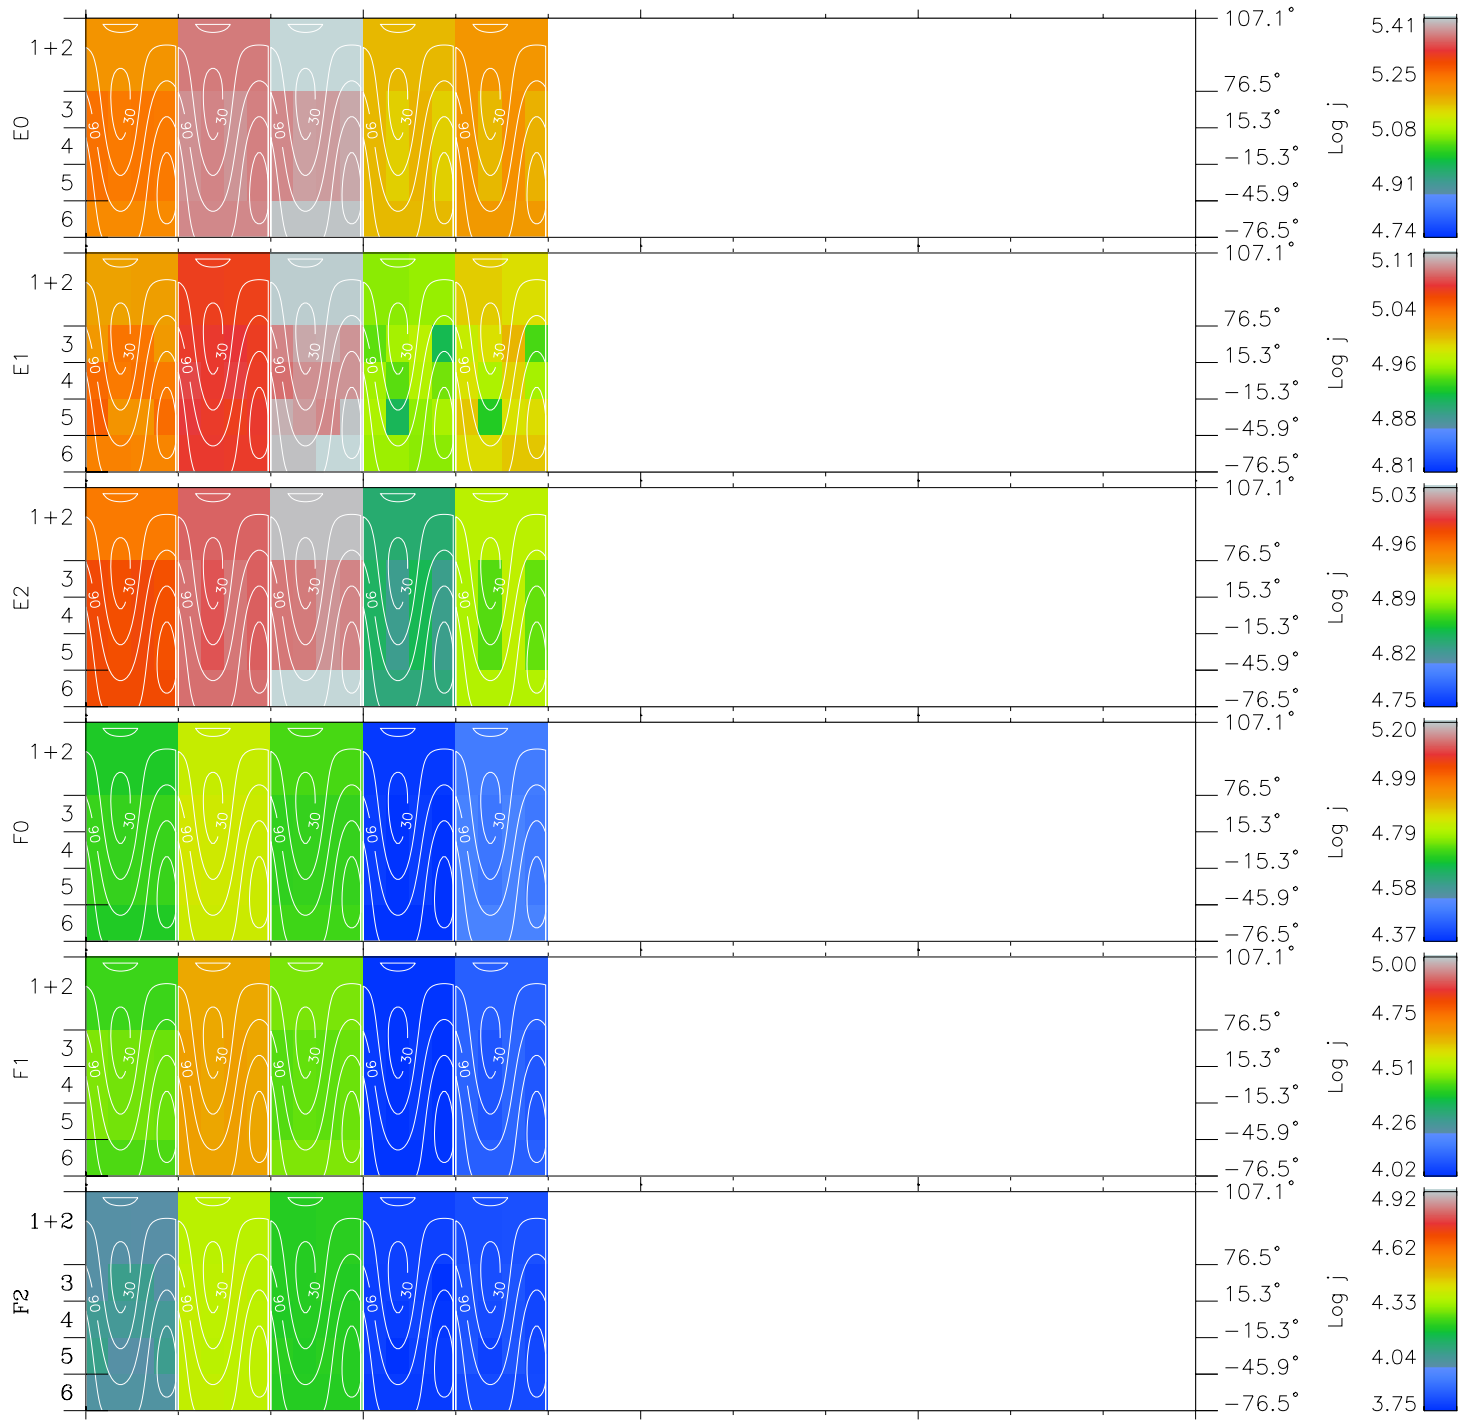

# Galileo EPD Real Time All-Sky Anisotropies 02017

Software Version: RTSKY\_FLUX V 1.20  
 Data Production: 23-00-02  
 Plot Production: Wed Jan 23 08:12:16 2002  
 Color File: wondr3  
 Geofactor File: 1.1

00:00:00 2002-017	17-06	17-12	17-18	00:00:00 2002-018	X JSE(R <sub>j</sub> )	Y JSE(R <sub>j</sub> )	Z JSE(R <sub>j</sub> )
+ -8.24 11.03 0.78	+ -8.19 6.02 0.54	+ -7.04 0.23 0.22	+ -5.64 -5.68 -0.12	+ -4.24 -11.60 -0.45			

- ◇ = Jupiter look direction
- = Corotation look direction