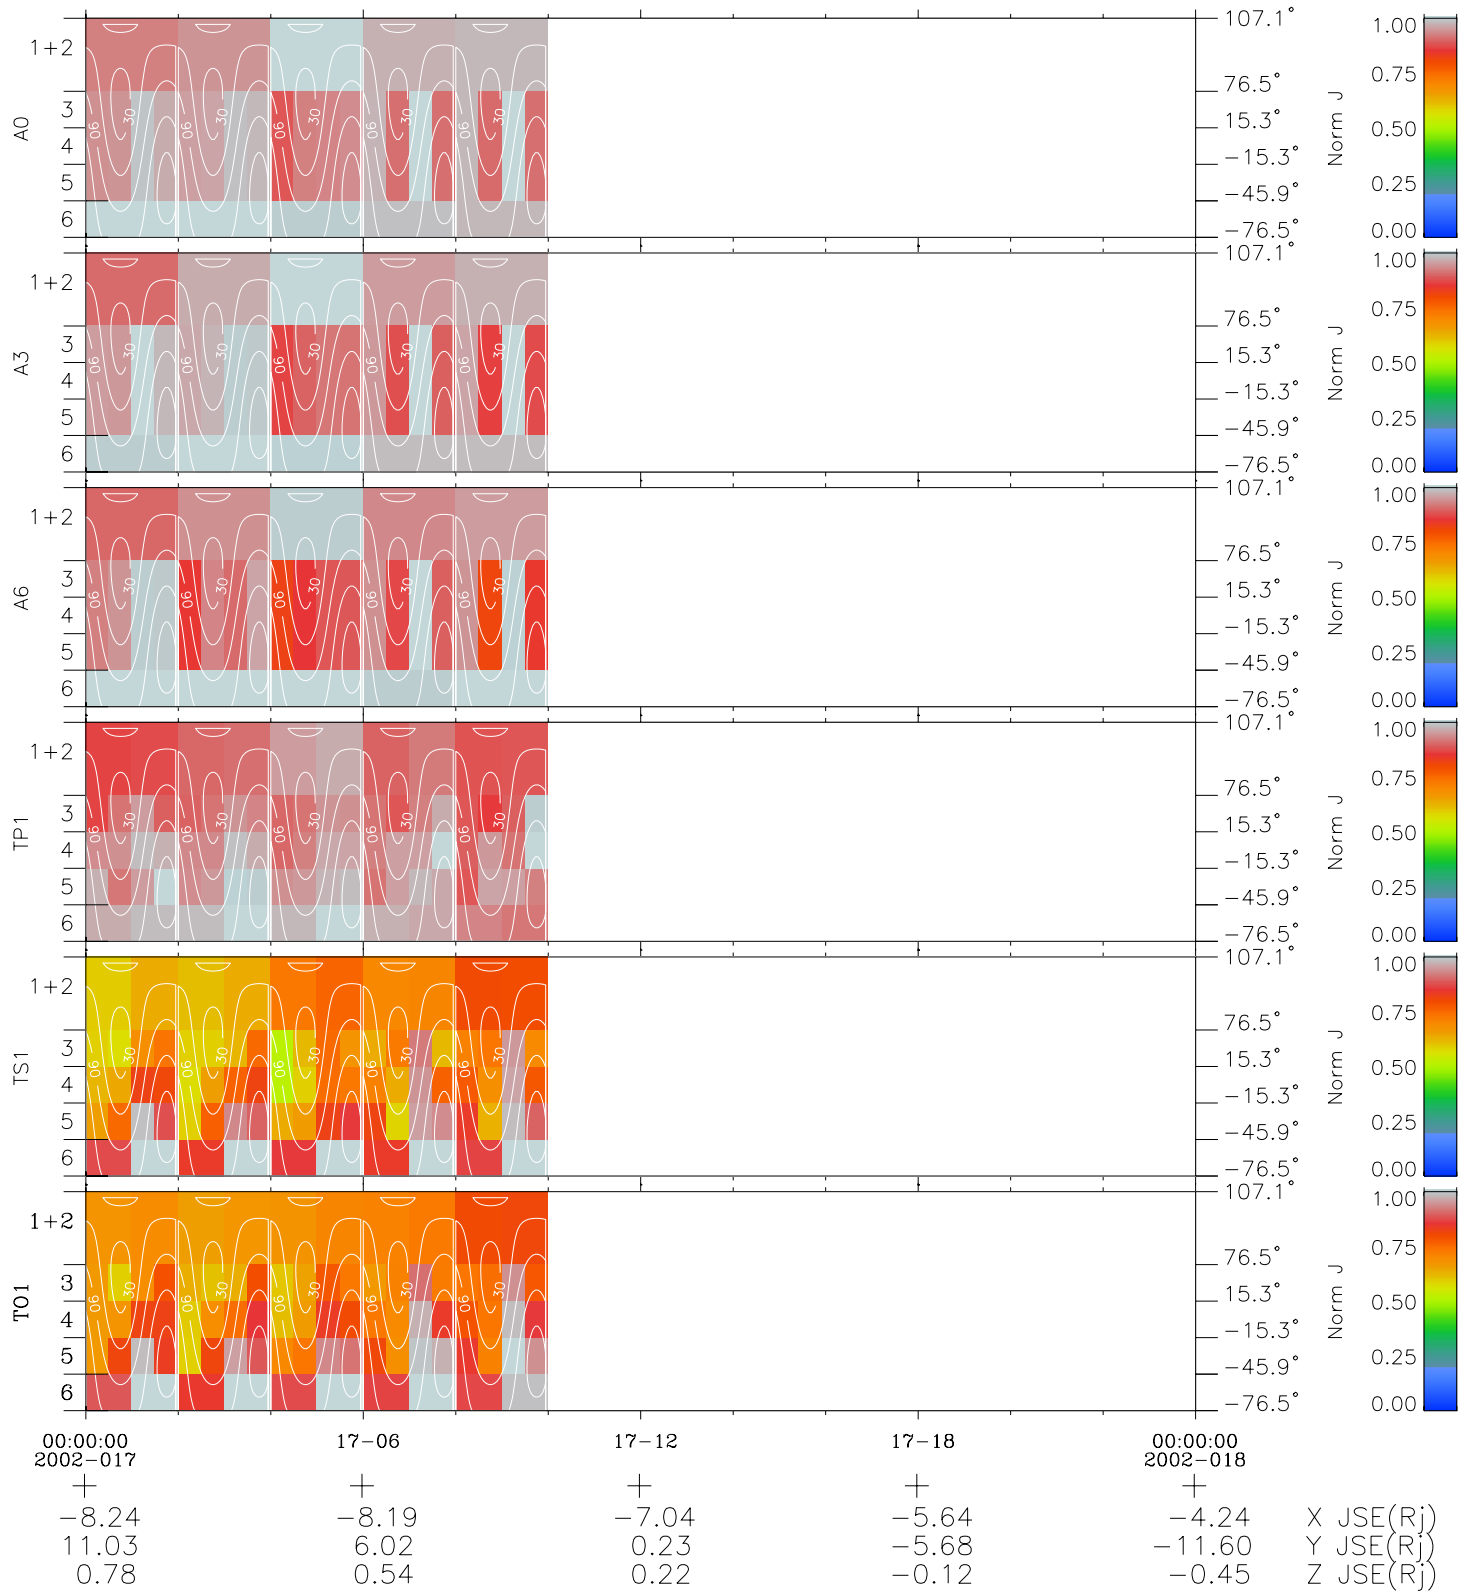

Galileo EPD Real Time All-Sky Anisotropies 02017

Software Version: RTSKY_NORM V 1.20
 Data Production: 23-00-02
 Plot Production: Wed Jan 23 08:12:22 2002
 Color File: wondr3
 Geofactor File: 1.1

- ◇ = Jupiter look direction
- = Corotation look direction