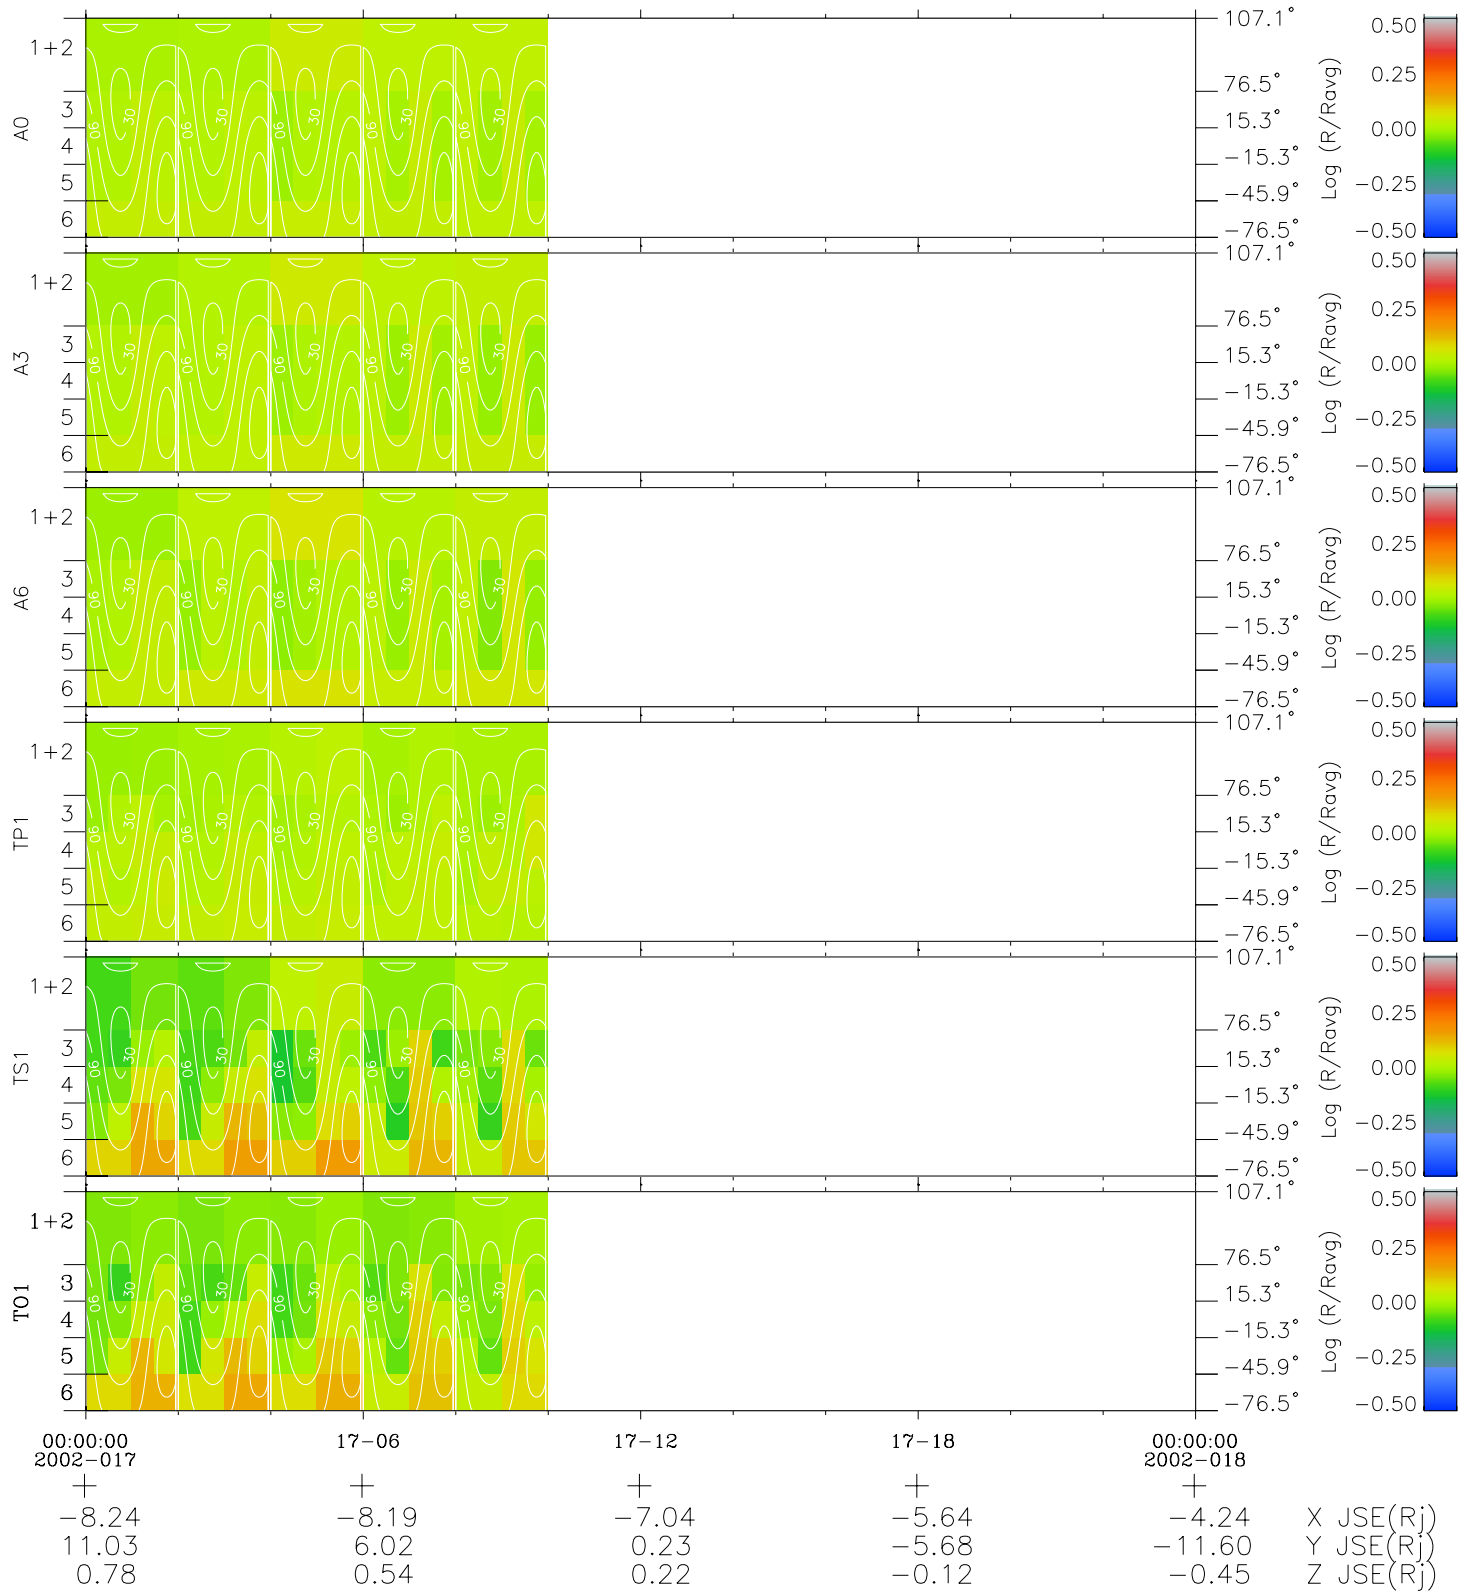

# Galileo EPD Real Time All-Sky Anisotropies 02017

Software Version: RTSKY\_MEAN V 1.20  
 Data Production: 23-00-02  
 Plot Production: Wed Jan 23 08:12:01 2002  
 Color File: wondr3  
 Geofactor File: 1.1

- ◇ = Jupiter look direction
- = Corotation look direction