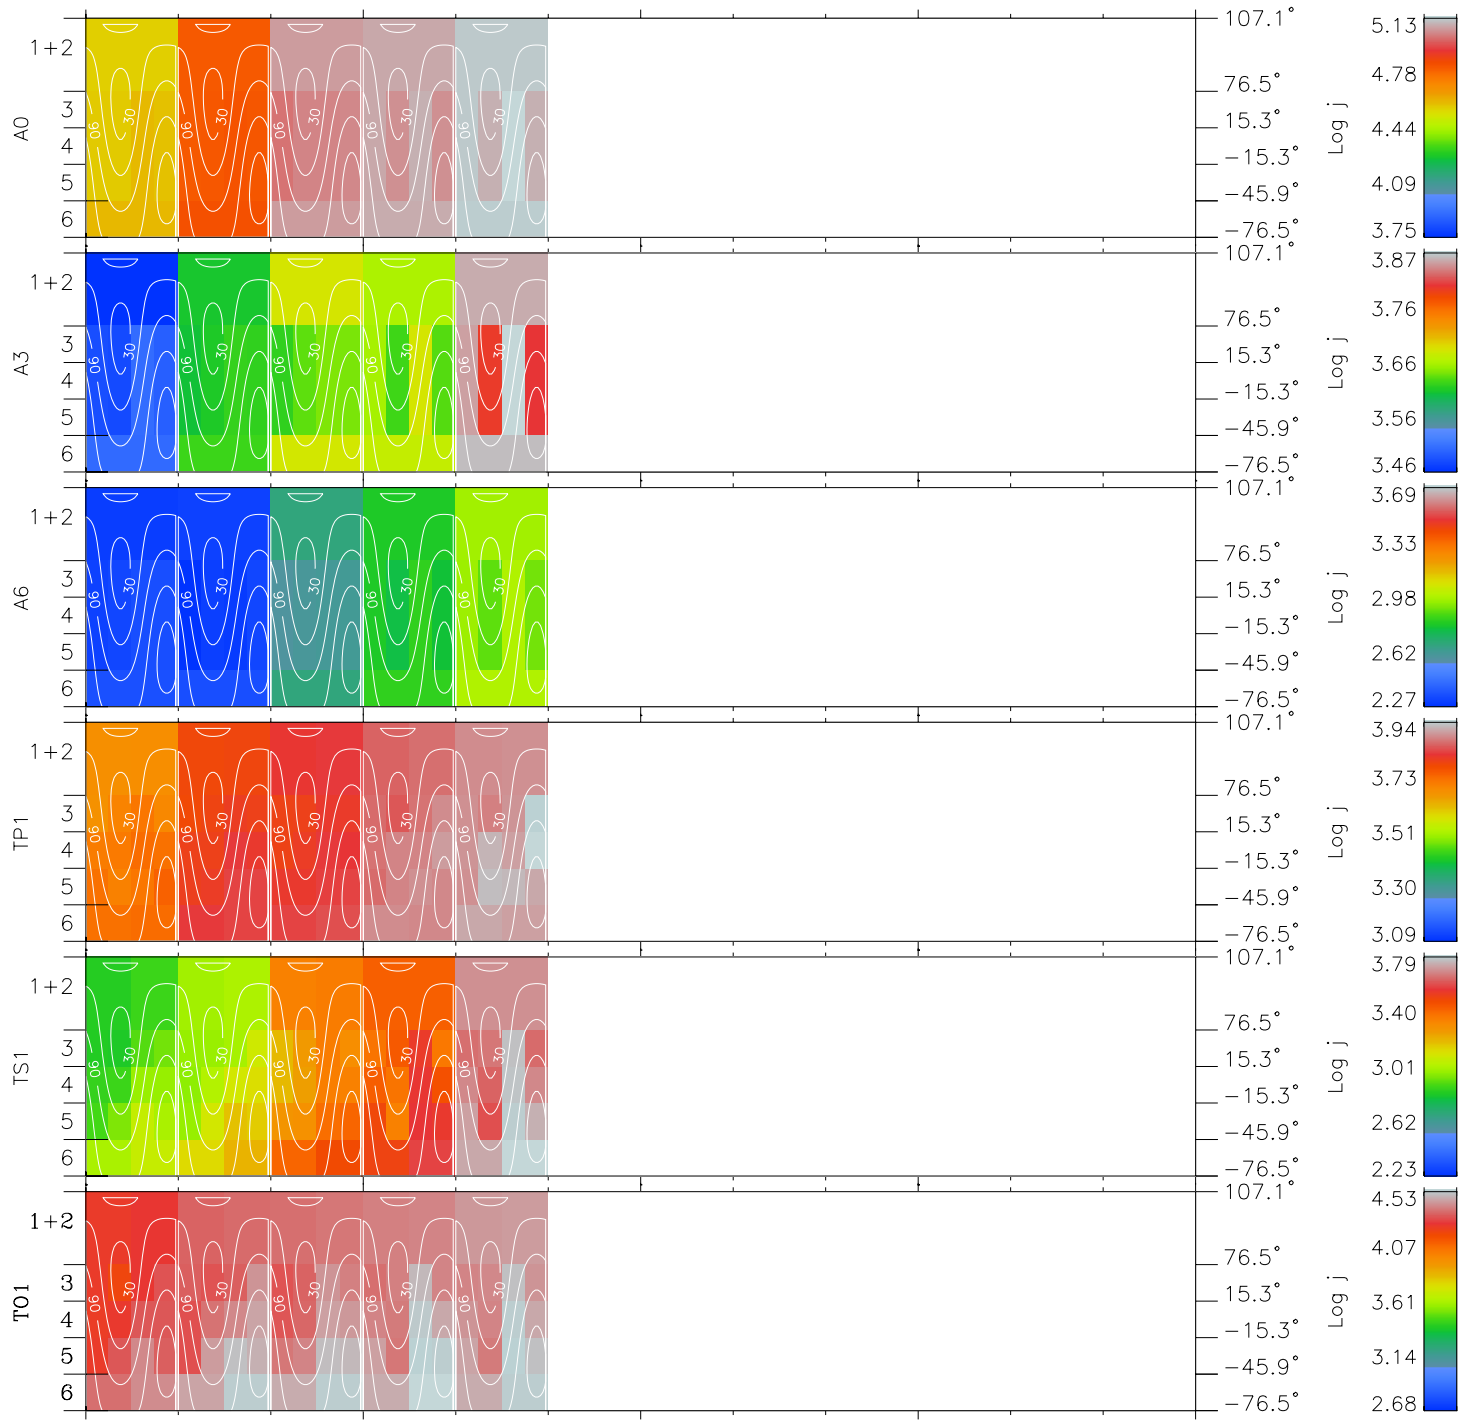

Galileo EPD Real Time All-Sky Anisotropies 02017

Software Version: RTSKY_FLUX V 1.20
 Data Production: 23-00-02
 Plot Production: Wed Jan 23 08:12:12 2002
 Color File: wondr3
 Geofactor File: 1.1

00:00:00 2002-017	17-06	17-12	17-18	00:00:00 2002-018	
+	+	+	+	+	
-8.24	-8.19	-7.04	-5.64	-4.24	X JSE(R _j)
11.03	6.02	0.23	-5.68	-11.60	Y JSE(R _j)
0.78	0.54	0.22	-0.12	-0.45	Z JSE(R _j)

- ◇ = Jupiter look direction
- = Corotation look direction