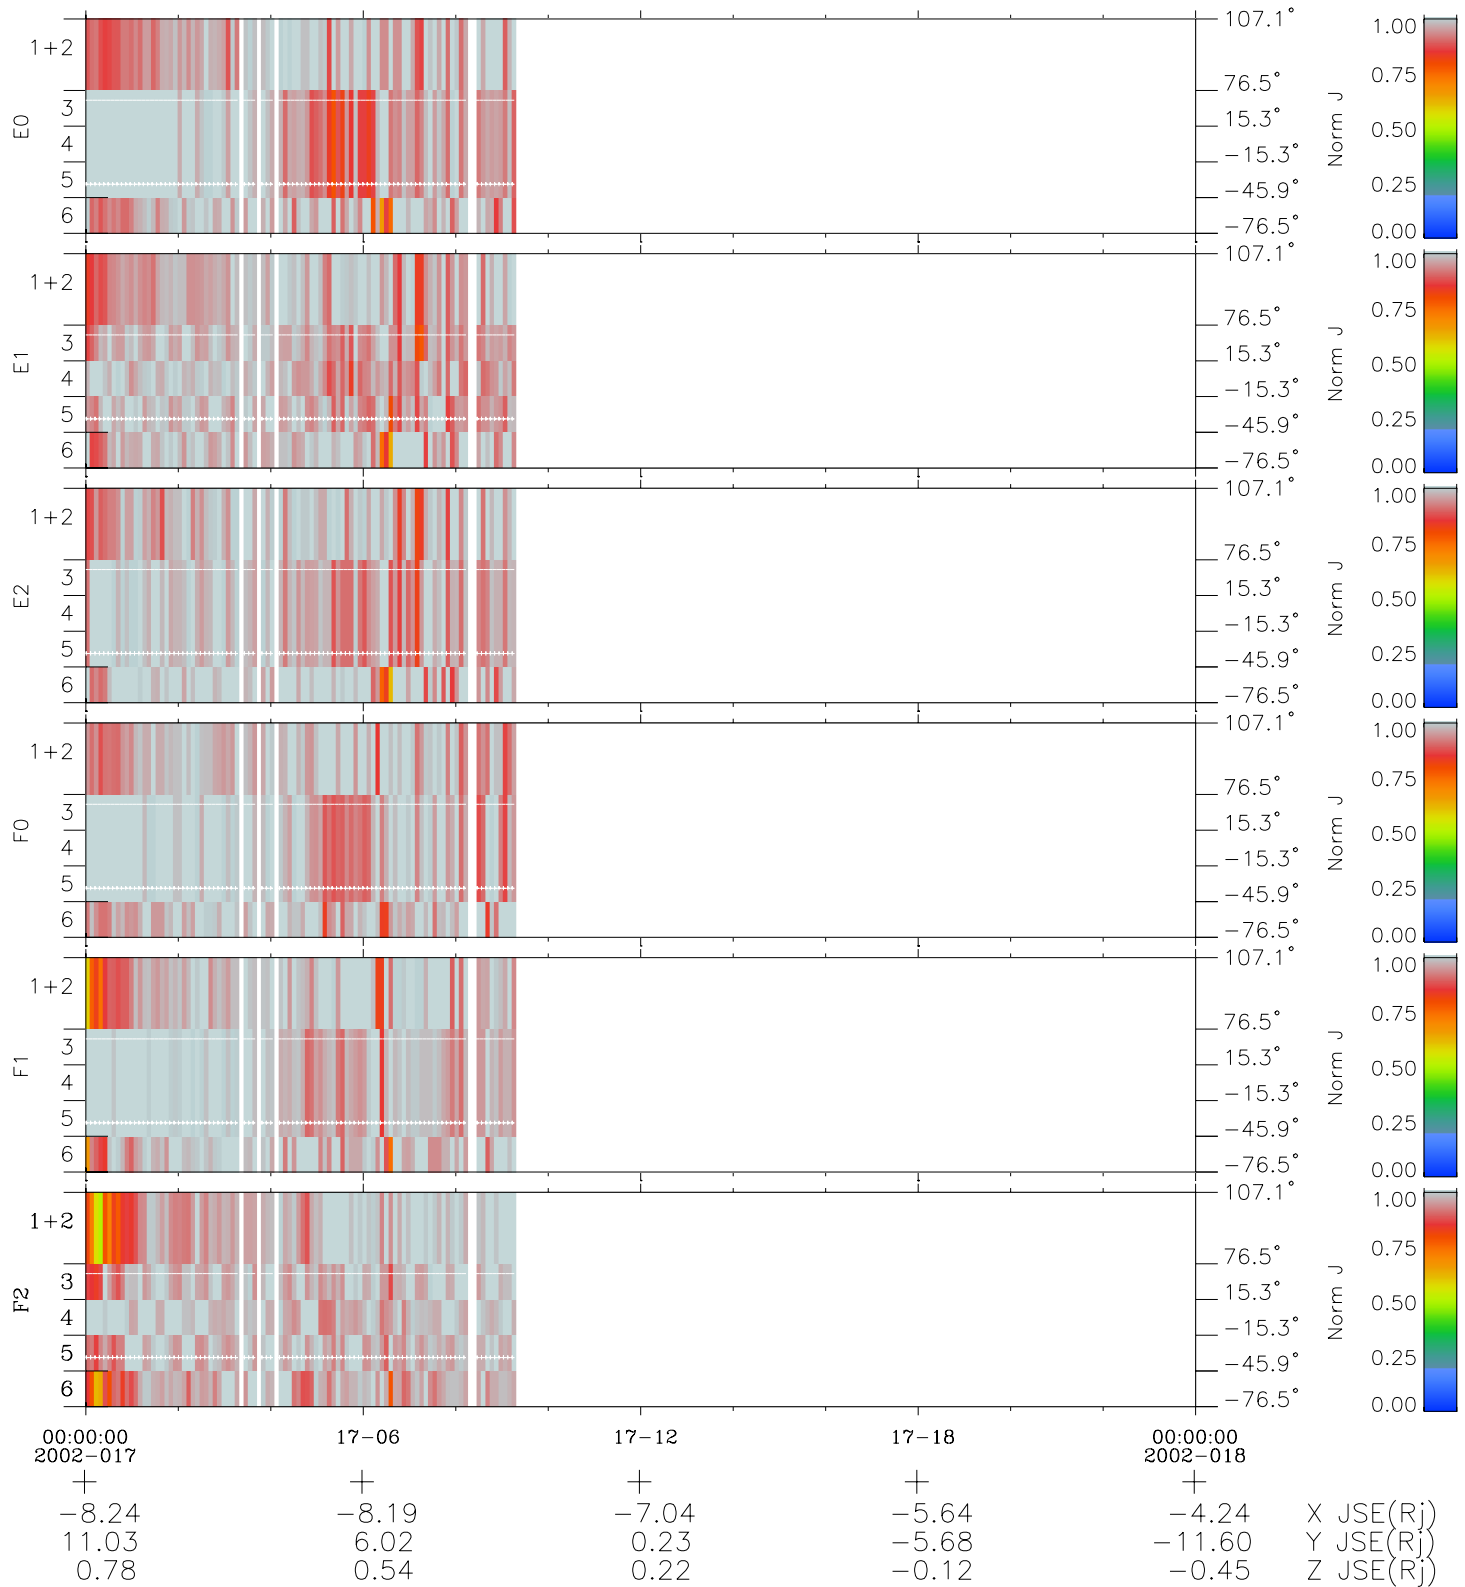

Galileo EPD Real Elevation Anisotropies 02017

Software Version: RTELEV_NORM V 1.20
 Data Production: 23-00-02
 Plot Production: Wed Jan 23 08:12:56 2002
 Color File: wondr3
 Geofactor File: 1.1

- ◇ = Jupiter look direction
- = Corotation look direction