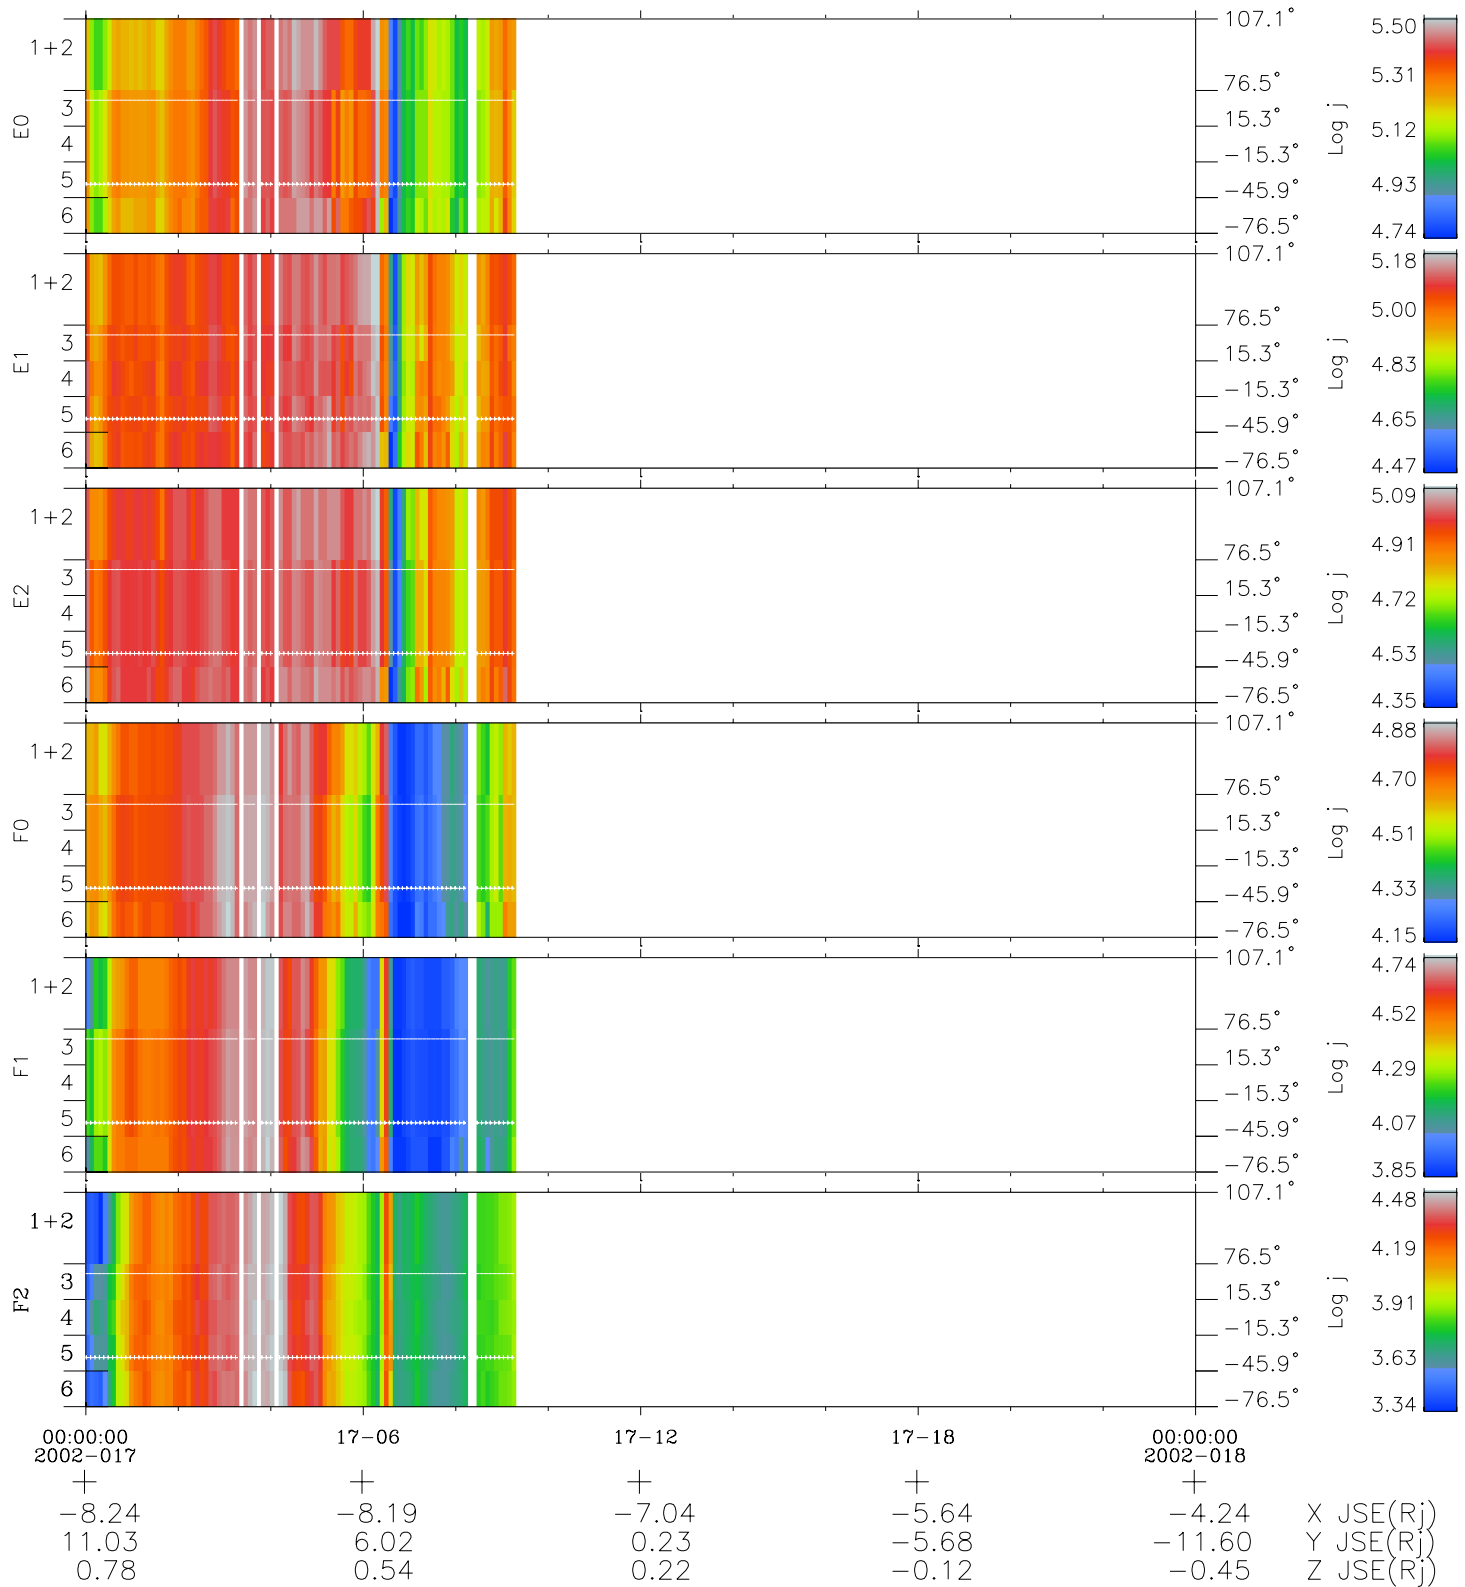

Galileo EPD Real Elevation Anisotropies 02017

Software Version: RTELEV_FLUX V 1.20
 Data Production: 23-00-02
 Plot Production: Wed Jan 23 08:12:46 2002
 Color File: wondr3
 Geofactor File: 1.1

- ◇ = Jupiter look direction
- = Corotation look direction